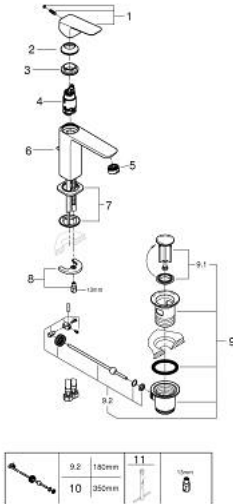

10 175 100 00 **GROHE CUBE BASIN MIXER 1/2"**
M-SIZE

PRODUCT DESCRIPTION

- Tyc: Chrome
- single hole installation
- metal lever
- GROHE SilkMove 28 mm ceramic cartridge
- adjustable flow rate limiter
- with temperature limiter
- GROHE LongLife finish
- Low Flow Rate for exceptional efficiency
- maximum flow rate (at 3 bar): 3.5 l/min
- GROHE FastFixation installation system
- pop-up waste set 1 1/4"
- flexible connection hoses

10 175 100 00 **GROHE CUBEO BASIN MIXER 1/2"**
M-SIZE

SPARE PARTS

- 1: Cubeo Lever (Spare part-nr. 1060130000)
 - 2: Cap (Spare part-nr. 46581000)
 - 3: Fitting ring (Spare part-nr. 07419000)
 - 4: cartridge (Spare part-nr. 1150629990)
 - 5: Mousseur (Spare part-nr. 48159000)
 - 6: Lift rod (Spare part-nr. 65936PD0)
 - 7: Cubeo Rosette (Spare part-nr. 1060150000)
 - 8: Shank mounting kit (Spare part-nr. 46249000)
 - 9: Waste set 1 1/4" (Spare part-nr. 28910000)
 - 9.1: Plug (Spare part-nr. 07182000)
 - 9.2: Eccentric rod (Spare part-nr. 07052000)
 - 10: Eccentric rod (Spare part-nr. 07341000)*
 - 11: Mounting wrench (Spare part-nr. 19017000)*
- * Optional accessories