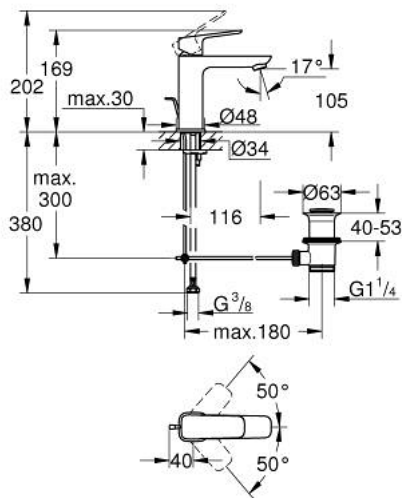

10 175 100 00 **GROHE CUBE BASIN MIXER 1/2"**
M-SIZE

PRODUCT DESCRIPTION

- Tyc: Chrome
- single hole installation
- metal lever
- GROHE SilkMove 28 mm ceramic cartridge
- adjustable flow rate limiter
- with temperature limiter
- GROHE LongLife finish
- Low Flow Rate for exceptional efficiency
- maximum flow rate (at 3 bar): 3.5 l/min
- GROHE FastFixation installation system
- pop-up waste set 1 1/4"
- flexible connection hoses

10 175 100 00 **GROHE CUBEO BASIN MIXER 1/2"**
M-SIZE

SPARE PARTS

- 1: Cubeo Lever (Spare part-nr. 1060130000)
 - 2: Cap (Spare part-nr. 46581000)
 - 3: Fitting ring (Spare part-nr. 07419000)
 - 4: cartridge (Spare part-nr. 1150629990)
 - 5: Mousseur (Spare part-nr. 48159000)
 - 6: Lift rod (Spare part-nr. 65936PD0)
 - 7: Cubeo Rosette (Spare part-nr. 1060150000)
 - 8: Shank mounting kit (Spare part-nr. 46249000)
 - 9: Waste set 1 1/4" (Spare part-nr. 28910000)
 - 9.1: Plug (Spare part-nr. 07182000)
 - 9.2: Eccentric rod (Spare part-nr. 07052000)
 - 10: Eccentric rod (Spare part-nr. 07341000)*
 - 11: Mounting wrench (Spare part-nr. 19017000)*
- * Optional accessories