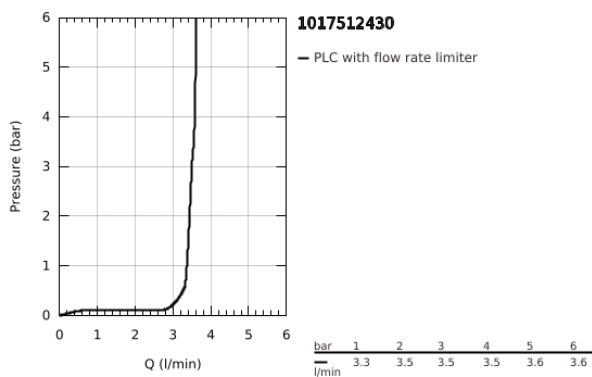

10 175 124 30 **GROHE CUBE0 BASIN MIXER 1/2"**
M-SIZE

PRODUCT DESCRIPTION

- Colour: matte black
- single hole installation
- metal lever
- GROHE SilkMove 28 mm ceramic cartridge
- adjustable flow rate limiter
- with temperature limiter
- Low Flow Rate for exceptional efficiency
- maximum flow rate (at 3 bar): 3.5 l/min
- GROHE FastFixation installation system
- pop-up waste set 1 1/4"
- flexible connection hoses

10 175 124 30 **GROHE CUBEO BASIN MIXER 1/2"**
M-SIZE

SPARE PARTS

- 1: Cubeo Lever (Spare part-nr. 1060132430)
 - 2: Cap (Spare part-nr. 465812430)
 - 3: retaining ring (Spare part-nr. 07419000)
 - 4: cartridge (Spare part-nr. 1150629990)
 - 5: Mousseur (Spare part-nr. 481592430)
 - 6: lift rod (Spare part-nr. 659362430)
 - 7: Cubeo Rosette (Spare part-nr. 1060152430)
 - 8: Shank mounting kit (Spare part-nr. 46249000)
 - 9: Waste set 1 1/4" (Spare part-nr. 289102430)
 - 9.1: Plug (Spare part-nr. 071822430)
 - 9.2: Eccentric rod (Spare part-nr. 07052000)
 - 10: Eccentric rod (Spare part-nr. 07341000)*
 - 11: Mounting wrench (Spare part-nr. 19017000)*
- * Optional accessories