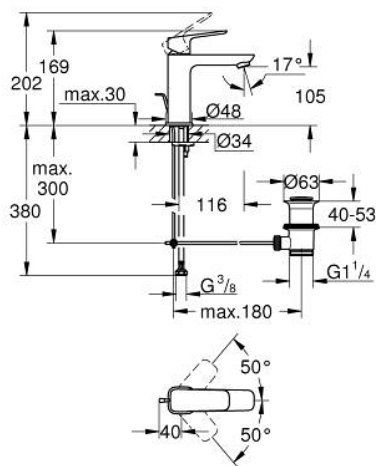

10 175 124 30 **GROHE CUBE0 BASIN MIXER 1/2"**
M-SIZE

PRODUCT DESCRIPTION

- Colour: matte black
- single hole installation
- metal lever
- GROHE SilkMove 28 mm ceramic cartridge
- adjustable flow rate limiter
- with temperature limiter
- Low Flow Rate for exceptional efficiency
- maximum flow rate (at 3 bar): 3.5 l/min
- GROHE FastFixation installation system
- pop-up waste set 1 1/4"
- flexible connection hoses

10 175 124 30 **GROHE CUBEO BASIN MIXER 1/2"**
M-SIZE

SPARE PARTS

- 1: Cubeo Lever (Spare part-nr. 1060132430)
 - 2: Cap (Spare part-nr. 465812430)
 - 3: retaining ring (Spare part-nr. 07419000)
 - 4: cartridge (Spare part-nr. 1150629990)
 - 5: Mousseur (Spare part-nr. 481592430)
 - 6: lift rod (Spare part-nr. 659362430)
 - 7: Cubeo Rosette (Spare part-nr. 1060152430)
 - 8: Shank mounting kit (Spare part-nr. 46249000)
 - 9: Waste set 1 1/4" (Spare part-nr. 289102430)
 - 9.1: Plug (Spare part-nr. 071822430)
 - 9.2: Eccentric rod (Spare part-nr. 07052000)
 - 10: Eccentric rod (Spare part-nr. 07341000)*
 - 11: Mounting wrench (Spare part-nr. 19017000)*
- * Optional accessories