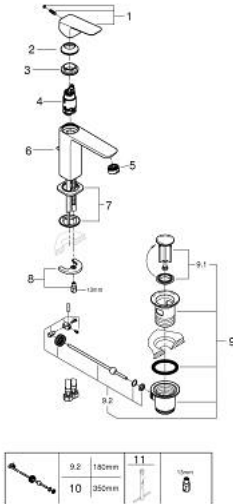

10 175 124 30 **GROHE CUBE0 BASIN MIXER 1/2"**
M-SIZE

PRODUCT DESCRIPTION

- Colour: matte black
- single hole installation
- metal lever
- GROHE SilkMove 28 mm ceramic cartridge
- adjustable flow rate limiter
- with temperature limiter
- Low Flow Rate for exceptional efficiency
- maximum flow rate (at 3 bar): 3.5 l/min
- GROHE FastFixation installation system
- pop-up waste set 1 1/4"
- flexible connection hoses

10 175 124 30 **GROHE CUBEO BASIN MIXER 1/2"**
M-SIZE

SPARE PARTS

- 1: Cubeo Lever (Spare part-nr. 1060132430)
 - 2: Cap (Spare part-nr. 465812430)
 - 3: retaining ring (Spare part-nr. 07419000)
 - 4: cartridge (Spare part-nr. 1150629990)
 - 5: Mousseur (Spare part-nr. 481592430)
 - 6: lift rod (Spare part-nr. 659362430)
 - 7: Cubeo Rosette (Spare part-nr. 1060152430)
 - 8: Shank mounting kit (Spare part-nr. 46249000)
 - 9: Waste set 1 1/4" (Spare part-nr. 289102430)
 - 9.1: Plug (Spare part-nr. 071822430)
 - 9.2: Eccentric rod (Spare part-nr. 07052000)
 - 10: Eccentric rod (Spare part-nr. 07341000)*
 - 11: Mounting wrench (Spare part-nr. 19017000)*
- * Optional accessories