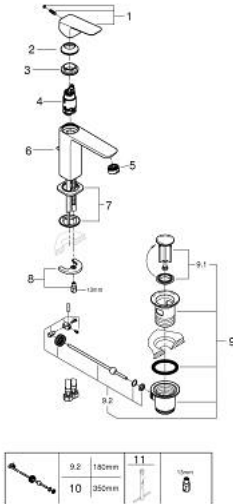

10 175 124 30 **GROHE CUBE0 BASIN MIXER 1/2"**
M-SIZE

PRODUCT DESCRIPTION

- Tyc: matte black
- single hole installation
- metal lever
- GROHE SilkMove 28 mm ceramic cartridge
- adjustable flow rate limiter
- with temperature limiter
- Low Flow Rate for exceptional efficiency
- maximum flow rate (at 3 bar): 3.5 l/min
- GROHE FastFixation installation system
- pop-up waste set 1 1/4"
- flexible connection hoses

10 175 124 30 **GROHE CUBEO BASIN MIXER 1/2"**
M-SIZE

SPARE PARTS

- 1: Cubeo Lever (Spare part-nr. 1060132430)
 - 2: Cap (Spare part-nr. 465812430)
 - 3: Fitting ring (Spare part-nr. 07419000)
 - 4: cartridge (Spare part-nr. 1150629990)
 - 5: Mousseur (Spare part-nr. 481592430)
 - 6: lift rod (Spare part-nr. 659362430)
 - 7: Cubeo Rosette (Spare part-nr. 1060152430)
 - 8: Shank mounting kit (Spare part-nr. 46249000)
 - 9: Waste set 1 1/4" (Spare part-nr. 289102430)
 - 9.1: Plug (Spare part-nr. 071822430)
 - 9.2: Eccentric rod (Spare part-nr. 07052000)
 - 10: Eccentric rod (Spare part-nr. 07341000)*
 - 11: Mounting wrench (Spare part-nr. 19017000)*
- * Optional accessories