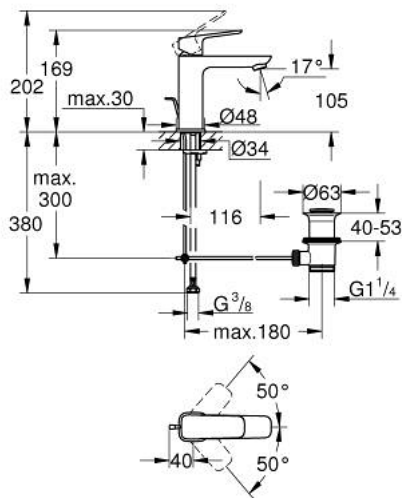

10 175 124 30 **GROHE CUBE0 BASIN MIXER 1/2"**
M-SIZE

PRODUCT DESCRIPTION

- Tyc: matte black
- single hole installation
- metal lever
- GROHE SilkMove 28 mm ceramic cartridge
- adjustable flow rate limiter
- with temperature limiter
- Low Flow Rate for exceptional efficiency
- maximum flow rate (at 3 bar): 3.5 l/min
- GROHE FastFixation installation system
- pop-up waste set 1 1/4"
- flexible connection hoses

10 175 124 30 **GROHE CUBEO BASIN MIXER 1/2"**
M-SIZE

SPARE PARTS

- 1: Cubeo Lever (Spare part-nr. 1060132430)
 - 2: Cap (Spare part-nr. 465812430)
 - 3: Fitting ring (Spare part-nr. 07419000)
 - 4: cartridge (Spare part-nr. 1150629990)
 - 5: Mousseur (Spare part-nr. 481592430)
 - 6: lift rod (Spare part-nr. 659362430)
 - 7: Cubeo Rosette (Spare part-nr. 1060152430)
 - 8: Shank mounting kit (Spare part-nr. 46249000)
 - 9: Waste set 1 1/4" (Spare part-nr. 289102430)
 - 9.1: Plug (Spare part-nr. 071822430)
 - 9.2: Eccentric rod (Spare part-nr. 07052000)
 - 10: Eccentric rod (Spare part-nr. 07341000)*
 - 11: Mounting wrench (Spare part-nr. 19017000)*
- * Optional accessories