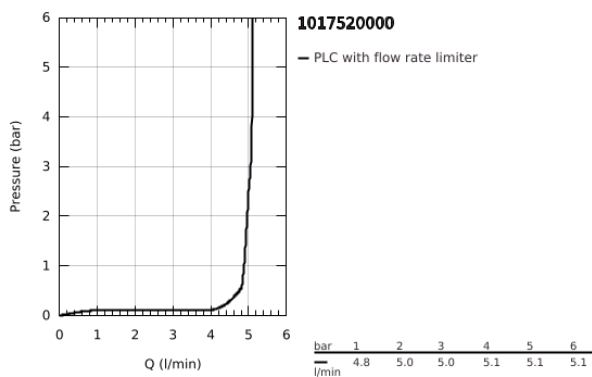

10 175 200 00 **GROHE CUBE BASIN MIXER 1/2"**
M-SIZE

PRODUCT DESCRIPTION

- Colour: chrome
- single hole installation
- metal lever
- GROHE SilkMove 28 mm ceramic cartridge
- adjustable flow rate limiter
- with temperature limiter
- GROHE LongLife finish
- GROHE EcoJoy - less water, perfect flow
- maximum flow rate (at 3 bar): 5 l/min
- GROHE FastFixation installation system
- smooth body with push-open waste set 1 1/4"
- flexible connection hoses

10 175 200 00 **GROHE CUBEO BASIN MIXER 1/2"**
M-SIZE

SPARE PARTS

- 1: Cubeo Lever (Spare part-nr. 1060130000)
 - 2: Cap (Spare part-nr. 46581000)
 - 3: retaining ring (Spare part-nr. 07419000)
 - 4: Cartridge (Spare part-nr. 46580000)
 - 5: Mousseur (Spare part-nr. 48159000)
 - 6: Cubeo Rosette (Spare part-nr. 1060150000)
 - 7: Shank mounting kit (Spare part-nr. 46249000)
 - 8: Waste set with push-open plug (Spare part-nr. 65807000)
 - 9: Mounting wrench (Spare part-nr. 19017000)*
- * Optional accessories