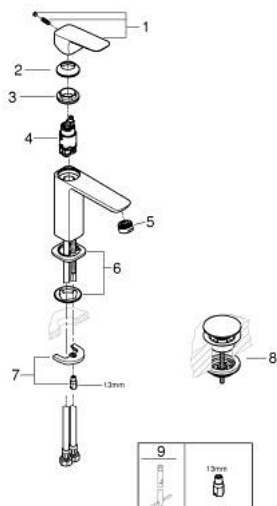

10 175 200 00 **GROHE CUBE BASIN MIXER 1/2"**
M-SIZE

PRODUCT DESCRIPTION

- Colour: chrome
- single hole installation
- metal lever
- GROHE SilkMove 28 mm ceramic cartridge
- adjustable flow rate limiter
- with temperature limiter
- GROHE LongLife finish
- GROHE EcoJoy - less water, perfect flow
- maximum flow rate (at 3 bar): 5 l/min
- GROHE FastFixation installation system
- smooth body with push-open waste set 1 1/4"
- flexible connection hoses

10 175 200 00 **GROHE CUBEO BASIN MIXER 1/2"**
M-SIZE

SPARE PARTS

- 1: Cubeo Lever (Spare part-nr. 1060130000)
 - 2: Cap (Spare part-nr. 46581000)
 - 3: retaining ring (Spare part-nr. 07419000)
 - 4: Cartridge (Spare part-nr. 46580000)
 - 5: Mousseur (Spare part-nr. 48159000)
 - 6: Cubeo Rosette (Spare part-nr. 1060150000)
 - 7: Shank mounting kit (Spare part-nr. 46249000)
 - 8: Waste set with push-open plug (Spare part-nr. 65807000)
 - 9: Mounting wrench (Spare part-nr. 19017000)*
- * Optional accessories