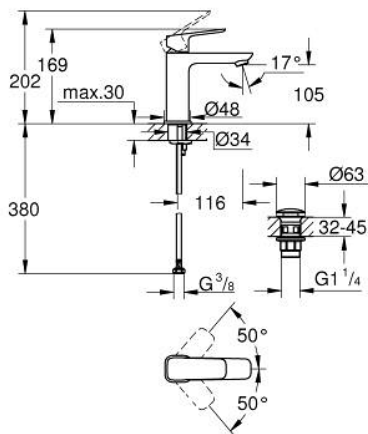

10 175 200 00 **GROHE CUBE BASIN MIXER 1/2"**
M-SIZE

PRODUCT DESCRIPTION

- Colour: chrome
- single hole installation
- metal lever
- GROHE SilkMove 28 mm ceramic cartridge
- adjustable flow rate limiter
- with temperature limiter
- GROHE LongLife finish
- GROHE EcoJoy - less water, perfect flow
- maximum flow rate (at 3 bar): 5 l/min
- GROHE FastFixation installation system
- smooth body with push-open waste set 1 1/4"
- flexible connection hoses

10 175 200 00 **GROHE CUBEO BASIN MIXER 1/2"**
M-SIZE

SPARE PARTS

- 1: Cubeo Lever (Spare part-nr. 1060130000)
 - 2: Cap (Spare part-nr. 46581000)
 - 3: retaining ring (Spare part-nr. 07419000)
 - 4: Cartridge (Spare part-nr. 46580000)
 - 5: Mousseur (Spare part-nr. 48159000)
 - 6: Cubeo Rosette (Spare part-nr. 1060150000)
 - 7: Shank mounting kit (Spare part-nr. 46249000)
 - 8: Waste set with push-open plug (Spare part-nr. 65807000)
 - 9: Mounting wrench (Spare part-nr. 19017000)*
- * Optional accessories