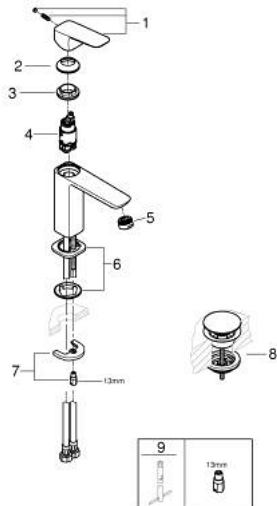

10 175 200 00 **GROHE CUBE0 BASIN MIXER 1/2"**
M-SIZE

PRODUCT DESCRIPTION

- Tyc: Chrome
- single hole installation
- metal lever
- GROHE SilkMove 28 mm ceramic cartridge
- adjustable flow rate limiter
- with temperature limiter
- GROHE LongLife finish
- GROHE EcoJoy - Less water, perfect flow
- maximum flow rate (at 3 bar): 5 l/min
- GROHE FastFixation installation system
- smooth body with push-open waste set 1 1/4"
- flexible connection hoses

10 175 200 00 **GROHE CUBEO BASIN MIXER 1/2"**
M-SIZE

SPARE PARTS

- 1: Cubeo Lever (Spare part-nr. 1060130000)
 - 2: Cap (Spare part-nr. 46581000)
 - 3: Fitting ring (Spare part-nr. 07419000)
 - 4: Cartridge (Spare part-nr. 46580000)
 - 5: Mousseur (Spare part-nr. 48159000)
 - 6: Cubeo Rosette (Spare part-nr. 1060150000)
 - 7: Shank mounting kit (Spare part-nr. 46249000)
 - 8: Waste set with push-open plug (Spare part-nr. 65807000)
 - 9: Mounting wrench (Spare part-nr. 19017000)*
- * Optional accessories