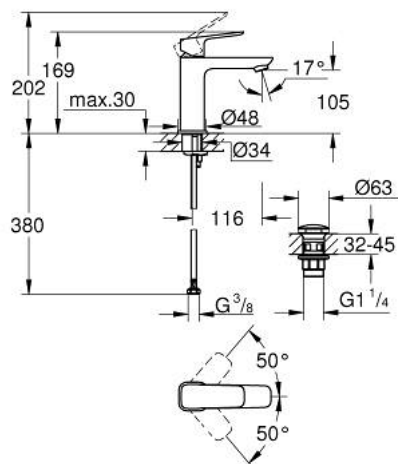

10 175 200 00 **GROHE CUBE0 BASIN MIXER 1/2"**
M-SIZE

PRODUCT DESCRIPTION

- Tyc: Chrome
- single hole installation
- metal lever
- GROHE SilkMove 28 mm ceramic cartridge
- adjustable flow rate limiter
- with temperature limiter
- GROHE LongLife finish
- GROHE EcoJoy - Less water, perfect flow
- maximum flow rate (at 3 bar): 5 l/min
- GROHE FastFixation installation system
- smooth body with push-open waste set 1 1/4"
- flexible connection hoses

10 175 200 00 **GROHE CUBEO BASIN MIXER 1/2"**
M-SIZE

SPARE PARTS

- 1: Cubeo Lever (Spare part-nr. 1060130000)
 - 2: Cap (Spare part-nr. 46581000)
 - 3: Fitting ring (Spare part-nr. 07419000)
 - 4: Cartridge (Spare part-nr. 46580000)
 - 5: Mousseur (Spare part-nr. 48159000)
 - 6: Cubeo Rosette (Spare part-nr. 1060150000)
 - 7: Shank mounting kit (Spare part-nr. 46249000)
 - 8: Waste set with push-open plug (Spare part-nr. 65807000)
 - 9: Mounting wrench (Spare part-nr. 19017000)*
- * Optional accessories