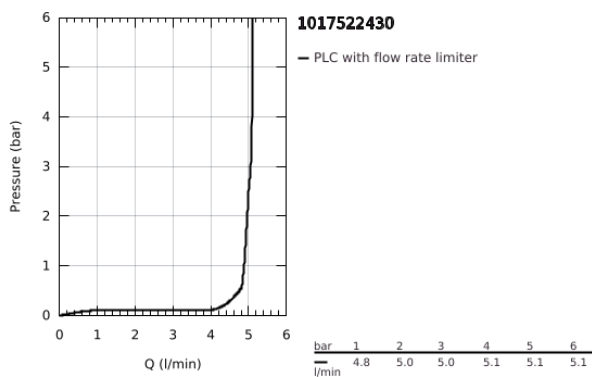

10 175 224 30 **GROHE CUBE BASIN MIXER 1/2"**
M-SIZE

PRODUCT DESCRIPTION

- Colour: matte black
- single hole installation
- metal lever
- GROHE SilkMove 28 mm ceramic cartridge
- adjustable flow rate limiter
- with temperature limiter
- GROHE EcoJoy - less water, perfect flow
- maximum flow rate (at 3 bar): 5 l/min
- GROHE FastFixation installation system
- smooth body with push-open waste set 1 1/4"
- flexible connection hoses

10 175 224 30 **GROHE CUBEO BASIN MIXER 1/2"**
M-SIZE

SPARE PARTS

- 1: Cubeo Lever (Spare part-nr. 1060132430)
 - 2: Cap (Spare part-nr. 465812430)
 - 3: retaining ring (Spare part-nr. 07419000)
 - 4: Cartridge (Spare part-nr. 46580000)
 - 5: Mousseur (Spare part-nr. 481592430)
 - 6: Cubeo Rosette (Spare part-nr. 1060152430)
 - 7: Shank mounting kit (Spare part-nr. 46249000)
 - 8: Waste set with push-open plug (Spare part-nr. 658072430)
 - 9: Mounting wrench (Spare part-nr. 19017000)*
- * Optional accessories