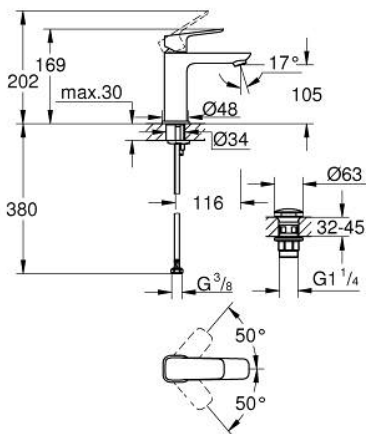

10 175 224 30 **GROHE CUBE BASIN MIXER 1/2"**
M-SIZE

PRODUCT DESCRIPTION

- Colour: matte black
- single hole installation
- metal lever
- GROHE SilkMove 28 mm ceramic cartridge
- adjustable flow rate limiter
- with temperature limiter
- GROHE EcoJoy - less water, perfect flow
- maximum flow rate (at 3 bar): 5 l/min
- GROHE FastFixation installation system
- smooth body with push-open waste set 1 1/4"
- flexible connection hoses

10 175 224 30 **GROHE CUBEO BASIN MIXER 1/2"**
M-SIZE

SPARE PARTS

- 1: Cubeo Lever (Spare part-nr. 1060132430)
 - 2: Cap (Spare part-nr. 465812430)
 - 3: retaining ring (Spare part-nr. 07419000)
 - 4: Cartridge (Spare part-nr. 46580000)
 - 5: Mousseur (Spare part-nr. 481592430)
 - 6: Cubeo Rosette (Spare part-nr. 1060152430)
 - 7: Shank mounting kit (Spare part-nr. 46249000)
 - 8: Waste set with push-open plug (Spare part-nr. 658072430)
 - 9: Mounting wrench (Spare part-nr. 19017000)*
- * Optional accessories