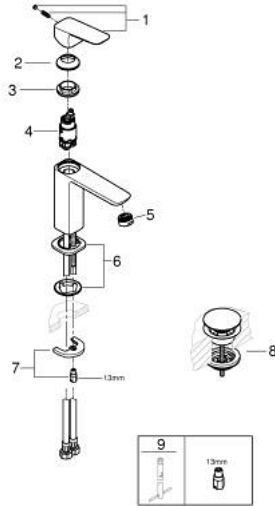

10 175 224 30 **GROHE CUBE BASIN MIXER 1/2"**
M-SIZE

PRODUCT DESCRIPTION

- Colour: matte black
- single hole installation
- metal lever
- GROHE SilkMove 28 mm ceramic cartridge
- adjustable flow rate limiter
- with temperature limiter
- GROHE EcoJoy - less water, perfect flow
- maximum flow rate (at 3 bar): 5 l/min
- GROHE FastFixation installation system
- smooth body with push-open waste set 1 1/4"
- flexible connection hoses

10 175 224 30 **GROHE CUBEO BASIN MIXER 1/2"**
M-SIZE

SPARE PARTS

- 1: Cubeo Lever (Spare part-nr. 1060132430)
 - 2: Cap (Spare part-nr. 465812430)
 - 3: retaining ring (Spare part-nr. 07419000)
 - 4: Cartridge (Spare part-nr. 46580000)
 - 5: Mousseur (Spare part-nr. 481592430)
 - 6: Cubeo Rosette (Spare part-nr. 1060152430)
 - 7: Shank mounting kit (Spare part-nr. 46249000)
 - 8: Waste set with push-open plug (Spare part-nr. 658072430)
 - 9: Mounting wrench (Spare part-nr. 19017000)*
- * Optional accessories