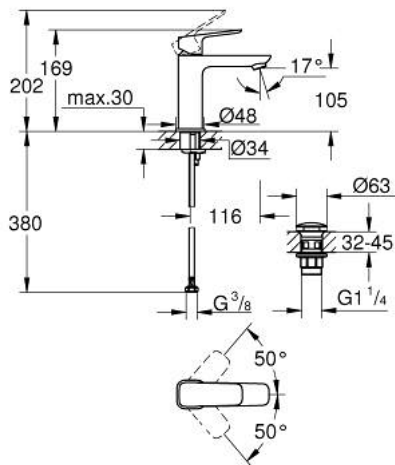

10 175 224 30 **GROHE CUBE0 BASIN MIXER 1/2"**
M-SIZE

PRODUCT DESCRIPTION

- Tyc: matte black
- single hole installation
- metal lever
- GROHE SilkMove 28 mm ceramic cartridge
- adjustable flow rate limiter
- with temperature limiter
- GROHE EcoJoy - Less water, perfect flow
- maximum flow rate (at 3 bar): 5 l/min
- GROHE FastFixation installation system
- smooth body with push-open waste set 1 1/4"
- flexible connection hoses

10 175 224 30 **GROHE CUBEO BASIN MIXER 1/2"**
M-SIZE

SPARE PARTS

- 1: Cubeo Lever (Spare part-nr. 1060132430)
 - 2: Cap (Spare part-nr. 465812430)
 - 3: Fitting ring (Spare part-nr. 07419000)
 - 4: Cartridge (Spare part-nr. 46580000)
 - 5: Mousseur (Spare part-nr. 481592430)
 - 6: Cubeo Rosette (Spare part-nr. 1060152430)
 - 7: Shank mounting kit (Spare part-nr. 46249000)
 - 8: Waste set with push-open plug (Spare part-nr. 658072430)
 - 9: Mounting wrench (Spare part-nr. 19017000)*
- * Optional accessories