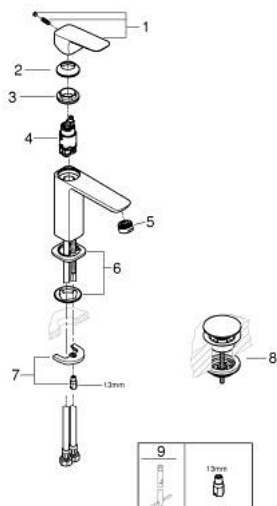

10 175 224 30 **GROHE CUBE0 BASIN MIXER 1/2"**
M-SIZE

PRODUCT DESCRIPTION

- Tyc: matte black
- single hole installation
- metal lever
- GROHE SilkMove 28 mm ceramic cartridge
- adjustable flow rate limiter
- with temperature limiter
- GROHE EcoJoy - Less water, perfect flow
- maximum flow rate (at 3 bar): 5 l/min
- GROHE FastFixation installation system
- smooth body with push-open waste set 1 1/4"
- flexible connection hoses

10 175 224 30 **GROHE CUBEO BASIN MIXER 1/2"**
M-SIZE

SPARE PARTS

- 1: Cubeo Lever (Spare part-nr. 1060132430)
 - 2: Cap (Spare part-nr. 465812430)
 - 3: Fitting ring (Spare part-nr. 07419000)
 - 4: Cartridge (Spare part-nr. 46580000)
 - 5: Mousseur (Spare part-nr. 481592430)
 - 6: Cubeo Rosette (Spare part-nr. 1060152430)
 - 7: Shank mounting kit (Spare part-nr. 46249000)
 - 8: Waste set with push-open plug (Spare part-nr. 658072430)
 - 9: Mounting wrench (Spare part-nr. 19017000)*
- * Optional accessories