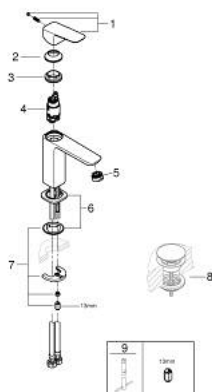

10 175 500 00 **GROHE CUBEO BASIN MIXER 1/2"**  
**M-SIZE**

**SPARE PARTS**

- 1: Cubeo Lever (Spare part-nr. 1060130000)
  - 2: Cap (Spare part-nr. 46581000)
  - 3: retaining ring (Spare part-nr. 07419000)
  - 4: Cartridge (Spare part-nr. 46580000)
  - 5: Mousseur (Spare part-nr. 48159000)
  - 6: Cubeo Rosette (Spare part-nr. 1060150000)
  - 7: Shank mounting kit (Spare part-nr. 46645000)
  - 8: Waste set with push-open plug (Spare part-nr. 65807000)\*
  - 9: Mounting wrench (Spare part-nr. 19017000)\*
- \* Optional accessories