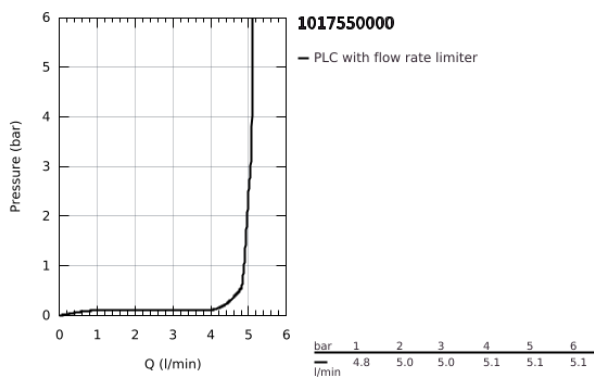

10 175 500 00 **GROHE CUBE0 BASIN MIXER 1/2"**
M-SIZE

PRODUCT DESCRIPTION

- Colour: chrome
- single hole installation
- metal lever
- GROHE SilkMove 28 mm ceramic cartridge
- adjustable flow rate limiter
- with temperature limiter
- GROHE EcoJoy - less water, perfect flow
- maximum flow rate (at 3 bar): 5 l/min
- GROHE FastFixation installation system
- smooth body
- flexible connection hoses

10 175 500 00 **GROHE CUBEO BASIN MIXER 1/2"**
M-SIZE

SPARE PARTS

- 1: Cubeo Lever (Spare part-nr. 1060130000)
 - 2: Cap (Spare part-nr. 46581000)
 - 3: retaining ring (Spare part-nr. 07419000)
 - 4: Cartridge (Spare part-nr. 46580000)
 - 5: Mousseur (Spare part-nr. 48159000)
 - 6: Cubeo Rosette (Spare part-nr. 1060150000)
 - 7: Shank mounting kit (Spare part-nr. 46645000)
 - 8: Waste set with push-open plug (Spare part-nr. 65807000)*
 - 9: Mounting wrench (Spare part-nr. 19017000)*
- * Optional accessories