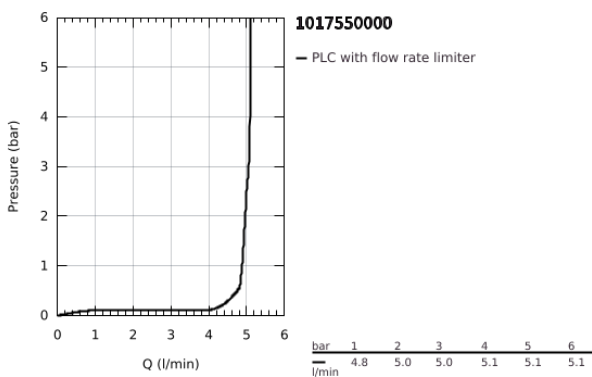

10 175 500 00 **GROHE CUBE0 BASIN MIXER 1/2"**  
**M-SIZE**

**PRODUCT DESCRIPTION**

- Colour: chrome
- single hole installation
- metal lever
- GROHE SilkMove 28 mm ceramic cartridge
- adjustable flow rate limiter
- with temperature limiter
- AquaCalibrator
- maximum flow rate (at 3 bar): 5 l/min
- FastFixation installation system
- smooth body
- flexible connection hoses

10 175 500 00 **GROHE CUBEO BASIN MIXER 1/2"**  
**M-SIZE**

**SPARE PARTS**

- 1: Cubeo Lever (Spare part-nr. 1060130000)
  - 2: Cap (Spare part-nr. 46581000)
  - 3: retaining ring (Spare part-nr. 07419000)
  - 4: Cartridge (Spare part-nr. 46580000)
  - 5: Mousseur (Spare part-nr. 48159000)
  - 6: Cubeo Rosette (Spare part-nr. 1060150000)
  - 7: Shank mounting kit (Spare part-nr. 46645000)
  - 8: Waste set with push-open plug (Spare part-nr. 65807000)\*
  - 9: Mounting wrench (Spare part-nr. 19017000)\*
- \* Optional accessories