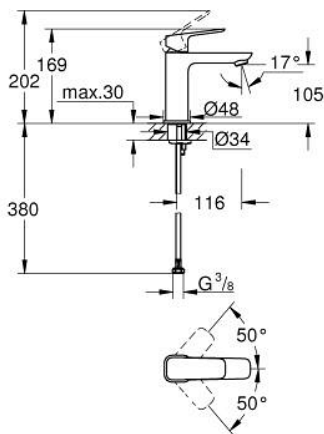

10 175 500 00 **GROHE CUBE0 BASIN MIXER 1/2"**
M-SIZE

PRODUCT DESCRIPTION

- Colour: chrome
- single hole installation
- metal lever
- GROHE SilkMove 28 mm ceramic cartridge
- adjustable flow rate limiter
- with temperature limiter
- GROHE EcoJoy - less water, perfect flow
- maximum flow rate (at 3 bar): 5 l/min
- GROHE FastFixation installation system
- smooth body
- flexible connection hoses

10 175 500 00 **GROHE CUBEO BASIN MIXER 1/2"**
M-SIZE

SPARE PARTS

- 1: Cubeo Lever (Spare part-nr. 1060130000)
 - 2: Cap (Spare part-nr. 46581000)
 - 3: retaining ring (Spare part-nr. 07419000)
 - 4: Cartridge (Spare part-nr. 46580000)
 - 5: Mousseur (Spare part-nr. 48159000)
 - 6: Cubeo Rosette (Spare part-nr. 1060150000)
 - 7: Shank mounting kit (Spare part-nr. 46645000)
 - 8: Waste set with push-open plug (Spare part-nr. 65807000)*
 - 9: Mounting wrench (Spare part-nr. 19017000)*
- * Optional accessories