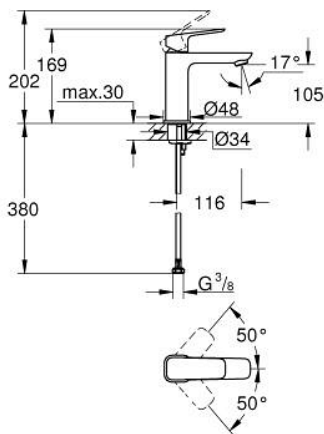

10 175 500 00 **GROHE CUBE0 BASIN MIXER 1/2"**  
**M-SIZE**

**PRODUCT DESCRIPTION**

- Colour: chrome
- single hole installation
- metal lever
- GROHE SilkMove 28 mm ceramic cartridge
- adjustable flow rate limiter
- with temperature limiter
- AquaCalibrator
- maximum flow rate (at 3 bar): 5 l/min
- FastFixation installation system
- smooth body
- flexible connection hoses

10 175 500 00 **GROHE CUBEO BASIN MIXER 1/2"**  
**M-SIZE**

**SPARE PARTS**

- 1: Cubeo Lever (Spare part-nr. 1060130000)
  - 2: Cap (Spare part-nr. 46581000)
  - 3: retaining ring (Spare part-nr. 07419000)
  - 4: Cartridge (Spare part-nr. 46580000)
  - 5: Mousseur (Spare part-nr. 48159000)
  - 6: Cubeo Rosette (Spare part-nr. 1060150000)
  - 7: Shank mounting kit (Spare part-nr. 46645000)
  - 8: Waste set with push-open plug (Spare part-nr. 65807000)\*
  - 9: Mounting wrench (Spare part-nr. 19017000)\*
- \* Optional accessories