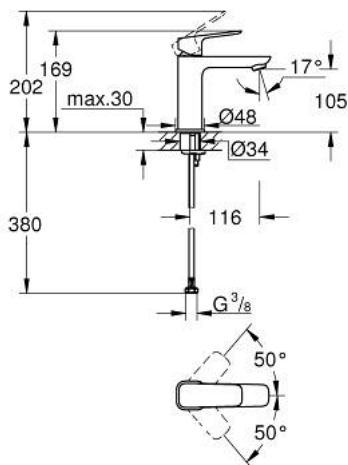

10 175 500 00 **GROHE CUBE BASIN MIXER 1/2"**
M-SIZE

PRODUCT DESCRIPTION

- Tyc: Chrome
- single hole installation
- metal lever
- GROHE SilkMove 28 mm ceramic cartridge
- adjustable flow rate limiter
- with temperature limiter
- AquaCalibrator
- maximum flow rate (at 3 bar): 5 l/min
- FastFixation installation system
- smooth body
- flexible connection hoses

10 175 500 00 **GROHE CUBEO BASIN MIXER 1/2"**
M-SIZE

SPARE PARTS

- 1: Cubeo Lever (Spare part-nr. 1060130000)
 - 2: Cap (Spare part-nr. 46581000)
 - 3: Fitting ring (Spare part-nr. 07419000)
 - 4: Cartridge (Spare part-nr. 46580000)
 - 5: Mousseur (Spare part-nr. 48159000)
 - 6: Cubeo Rosette (Spare part-nr. 1060150000)
 - 7: Shank mounting kit (Spare part-nr. 46645000)
 - 8: Waste set with push-open plug (Spare part-nr. 65807000)*
 - 9: Mounting wrench (Spare part-nr. 19017000)*
- * Optional accessories