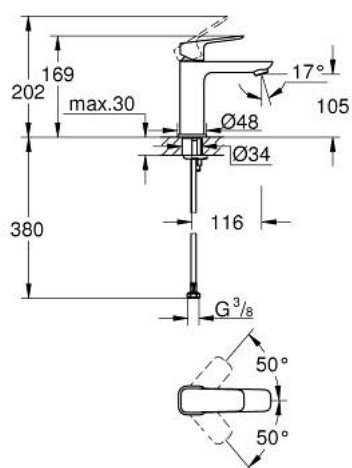

10 175 500 00 **GROHE CUBE BASIN MIXER 1/2"**
M-SIZE

PRODUCT DESCRIPTION

- Tyc: Chrome
- single hole installation
- metal lever
- GROHE SilkMove 28 mm ceramic cartridge
- adjustable flow rate limiter
- with temperature limiter
- GROHE EcoJoy - Less water, perfect flow
- maximum flow rate (at 3 bar): 5 l/min
- GROHE FastFixation installation system
- smooth body
- flexible connection hoses

10 175 500 00 **GROHE CUBEO BASIN MIXER 1/2"**
M-SIZE

SPARE PARTS

- 1: Cubeo Lever (Spare part-nr. 1060130000)
 - 2: Cap (Spare part-nr. 46581000)
 - 3: Fitting ring (Spare part-nr. 07419000)
 - 4: Cartridge (Spare part-nr. 46580000)
 - 5: Mousseur (Spare part-nr. 48159000)
 - 6: Cubeo Rosette (Spare part-nr. 1060150000)
 - 7: Shank mounting kit (Spare part-nr. 46645000)
 - 8: Waste set with push-open plug (Spare part-nr. 65807000)*
 - 9: Mounting wrench (Spare part-nr. 19017000)*
- * Optional accessories