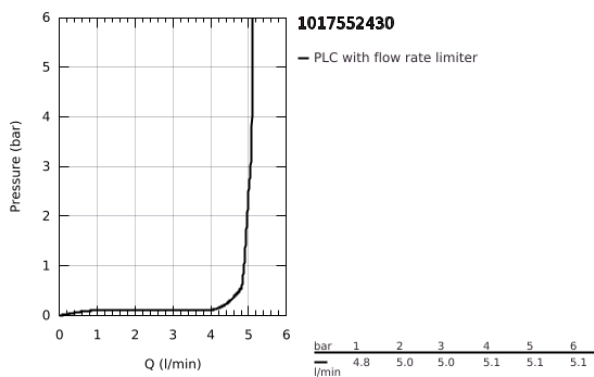

10 175 524 30 **GROHE CUBE0 BASIN MIXER 1/2"**
M-SIZE

PRODUCT DESCRIPTION

- Colour: matte black
- single hole installation
- metal lever
- GROHE SilkMove 28 mm ceramic cartridge
- adjustable flow rate limiter
- with temperature limiter
- GROHE EcoJoy - less water, perfect flow
- maximum flow rate (at 3 bar): 5 l/min
- GROHE FastFixation installation system
- smooth body
- flexible connection hoses

10 175 524 30 **GROHE CUBEO BASIN MIXER 1/2"**
M-SIZE

SPARE PARTS

- 1: Cubeo Lever (Spare part-nr. 1060132430)
- 2: Cap (Spare part-nr. 465812430)
- 3: retaining ring (Spare part-nr. 07419000)
- 4: Cartridge (Spare part-nr. 46580000)
- 5: Mousseur (Spare part-nr. 481592430)
- 6: Cubeo Rosette (Spare part-nr. 1060152430)
- 7: Shank mounting kit (Spare part-nr. 46645000)
- 8: Waste set with push-open plug (Spare part-nr. 658072430)*
- 9: Mounting wrench (Spare part-nr. 19017000)*