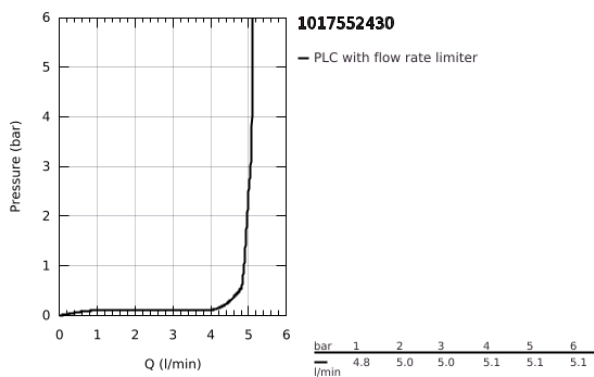

10 175 524 30 **GROHE CUBE0 BASIN MIXER 1/2"**  
**M-SIZE**

**PRODUCT DESCRIPTION**

- Colour: matte black
- single hole installation
- metal lever
- GROHE SilkMove 28 mm ceramic cartridge
- adjustable flow rate limiter
- with temperature limiter
- AquaCalibrator
- maximum flow rate (at 3 bar): 5 l/min
- FastFixation installation system
- smooth body
- flexible connection hoses

10 175 524 30 **GROHE CUBEO BASIN MIXER 1/2"**  
**M-SIZE**

**SPARE PARTS**

- 1: Cubeo Lever (Spare part-nr. 1060132430)
  - 2: Cap (Spare part-nr. 465812430)
  - 3: retaining ring (Spare part-nr. 07419000)
  - 4: Cartridge (Spare part-nr. 46580000)
  - 5: Mousseur (Spare part-nr. 481592430)
  - 6: Cubeo Rosette (Spare part-nr. 1060152430)
  - 7: Shank mounting kit (Spare part-nr. 46645000)
  - 8: Waste set with push-open plug (Spare part-nr. 658072430)\*
  - 9: Mounting wrench (Spare part-nr. 19017000)\*
- \* Optional accessories