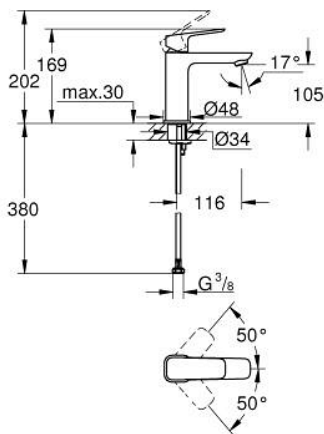

10 175 524 30 **GROHE CUBE0 BASIN MIXER 1/2"**
M-SIZE

PRODUCT DESCRIPTION

- Colour: matte black
- single hole installation
- metal lever
- GROHE SilkMove 28 mm ceramic cartridge
- adjustable flow rate limiter
- with temperature limiter
- GROHE EcoJoy - less water, perfect flow
- maximum flow rate (at 3 bar): 5 l/min
- GROHE FastFixation installation system
- smooth body
- flexible connection hoses

10 175 524 30 **GROHE CUBEO BASIN MIXER 1/2"**
M-SIZE

SPARE PARTS

- 1: Cubeo Lever (Spare part-nr. 1060132430)
- 2: Cap (Spare part-nr. 465812430)
- 3: retaining ring (Spare part-nr. 07419000)
- 4: Cartridge (Spare part-nr. 46580000)
- 5: Mousseur (Spare part-nr. 481592430)
- 6: Cubeo Rosette (Spare part-nr. 1060152430)
- 7: Shank mounting kit (Spare part-nr. 46645000)
- 8: Waste set with push-open plug (Spare part-nr. 658072430)*
- 9: Mounting wrench (Spare part-nr. 19017000)*