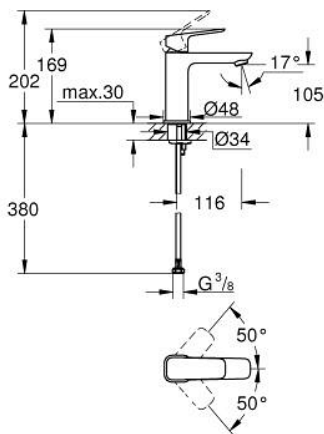

10 175 524 30 **GROHE CUBE0 BASIN MIXER 1/2"**  
**M-SIZE**

**PRODUCT DESCRIPTION**

- Colour: matte black
- single hole installation
- metal lever
- GROHE SilkMove 28 mm ceramic cartridge
- adjustable flow rate limiter
- with temperature limiter
- AquaCalibrator
- maximum flow rate (at 3 bar): 5 l/min
- FastFixation installation system
- smooth body
- flexible connection hoses

10 175 524 30 **GROHE CUBEO BASIN MIXER 1/2"**  
**M-SIZE**

**SPARE PARTS**

- 1: Cubeo Lever (Spare part-nr. 1060132430)
  - 2: Cap (Spare part-nr. 465812430)
  - 3: retaining ring (Spare part-nr. 07419000)
  - 4: Cartridge (Spare part-nr. 46580000)
  - 5: Mousseur (Spare part-nr. 481592430)
  - 6: Cubeo Rosette (Spare part-nr. 1060152430)
  - 7: Shank mounting kit (Spare part-nr. 46645000)
  - 8: Waste set with push-open plug (Spare part-nr. 658072430)\*
  - 9: Mounting wrench (Spare part-nr. 19017000)\*
- \* Optional accessories