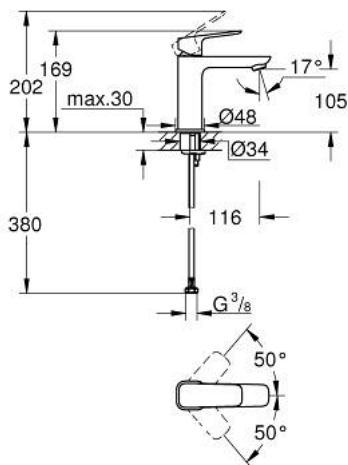

10 175 524 30 **GROHE CUBE BASIN MIXER 1/2"**  
**M-SIZE**

**PRODUCT DESCRIPTION**

- Tyc: matte black
- single hole installation
- metal lever
- GROHE SilkMove 28 mm ceramic cartridge
- adjustable flow rate limiter
- with temperature limiter
- GROHE EcoJoy - Less water, perfect flow
- maximum flow rate (at 3 bar): 5 l/min
- GROHE FastFixation installation system
- smooth body
- flexible connection hoses

10 175 524 30 **GROHE CUBEO BASIN MIXER 1/2"**  
**M-SIZE**

**SPARE PARTS**

- 1: Cubeo Lever (Spare part-nr. 1060132430)
  - 2: Cap (Spare part-nr. 465812430)
  - 3: Fitting ring (Spare part-nr. 07419000)
  - 4: Cartridge (Spare part-nr. 46580000)
  - 5: Mousseur (Spare part-nr. 481592430)
  - 6: Cubeo Rosette (Spare part-nr. 1060152430)
  - 7: Shank mounting kit (Spare part-nr. 46645000)
  - 8: Waste set with push-open plug (Spare part-nr. 658072430)\*
  - 9: Mounting wrench (Spare part-nr. 19017000)\*
- \* Optional accessories