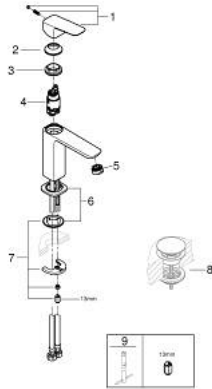

10 175 524 30 **GROHE CUBE BASIN MIXER 1/2"**  
**M-SIZE**

**PRODUCT DESCRIPTION**

- Tyc: matte black
- single hole installation
- metal lever
- GROHE SilkMove 28 mm ceramic cartridge
- adjustable flow rate limiter
- with temperature limiter
- GROHE EcoJoy - Less water, perfect flow
- maximum flow rate (at 3 bar): 5 l/min
- GROHE FastFixation installation system
- smooth body
- flexible connection hoses

10 175 524 30 **GROHE CUBEO BASIN MIXER 1/2"**  
**M-SIZE**

**SPARE PARTS**

- 1: Cubeo Lever (Spare part-nr. 1060132430)
  - 2: Cap (Spare part-nr. 465812430)
  - 3: Fitting ring (Spare part-nr. 07419000)
  - 4: Cartridge (Spare part-nr. 46580000)
  - 5: Mousseur (Spare part-nr. 481592430)
  - 6: Cubeo Rosette (Spare part-nr. 1060152430)
  - 7: Shank mounting kit (Spare part-nr. 46645000)
  - 8: Waste set with push-open plug (Spare part-nr. 658072430)\*
  - 9: Mounting wrench (Spare part-nr. 19017000)\*
- \* Optional accessories