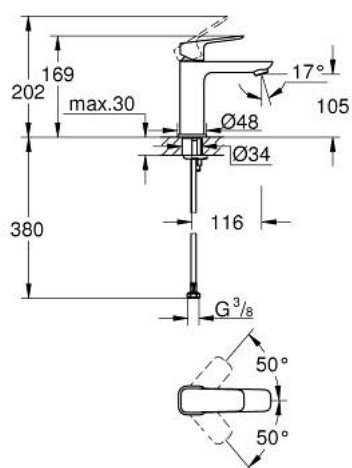

10 175 524 30 **GROHE CUBE BASIN MIXER 1/2"**  
**M-SIZE**

**PRODUCT DESCRIPTION**

- Tyc: matte black
- single hole installation
- metal lever
- GROHE SilkMove 28 mm ceramic cartridge
- adjustable flow rate limiter
- with temperature limiter
- AquaCalibrator
- maximum flow rate (at 3 bar): 5 l/min
- FastFixation installation system
- smooth body
- flexible connection hoses

10 175 524 30 **GROHE CUBEO BASIN MIXER 1/2"**  
**M-SIZE**

**SPARE PARTS**

- 1: Cubeo Lever (Spare part-nr. 1060132430)
  - 2: Cap (Spare part-nr. 465812430)
  - 3: Fitting ring (Spare part-nr. 07419000)
  - 4: Cartridge (Spare part-nr. 46580000)
  - 5: Mousseur (Spare part-nr. 481592430)
  - 6: Cubeo Rosette (Spare part-nr. 1060152430)
  - 7: Shank mounting kit (Spare part-nr. 46645000)
  - 8: Waste set with push-open plug (Spare part-nr. 658072430)\*
  - 9: Mounting wrench (Spare part-nr. 19017000)\*
- \* Optional accessories