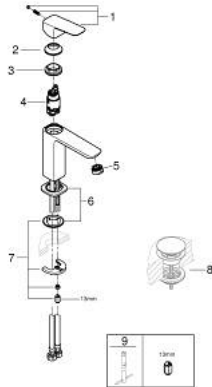

10 175 524 30 **GROHE CUBE BASIN MIXER 1/2"**  
**M-SIZE**

**PRODUCT DESCRIPTION**

- Tyc: matte black
- single hole installation
- metal lever
- GROHE SilkMove 28 mm ceramic cartridge
- adjustable flow rate limiter
- with temperature limiter
- AquaCalibrator
- maximum flow rate (at 3 bar): 5 l/min
- FastFixation installation system
- smooth body
- flexible connection hoses

10 175 524 30 **GROHE CUBEO BASIN MIXER 1/2"**  
**M-SIZE**

**SPARE PARTS**

- 1: Cubeo Lever (Spare part-nr. 1060132430)
  - 2: Cap (Spare part-nr. 465812430)
  - 3: Fitting ring (Spare part-nr. 07419000)
  - 4: Cartridge (Spare part-nr. 46580000)
  - 5: Mousseur (Spare part-nr. 481592430)
  - 6: Cubeo Rosette (Spare part-nr. 1060152430)
  - 7: Shank mounting kit (Spare part-nr. 46645000)
  - 8: Waste set with push-open plug (Spare part-nr. 658072430)\*
  - 9: Mounting wrench (Spare part-nr. 19017000)\*
- \* Optional accessories