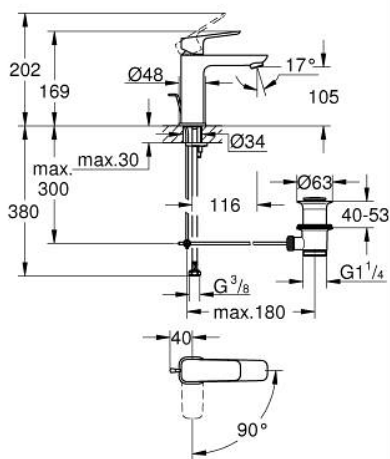

10 175 600 00 **GROHE CUBE0 BASIN MIXER 1/2"**
M-SIZE

PRODUCT DESCRIPTION

- Colour: chrome
- single hole installation
- metal lever
- GROHE SilkMove 28 mm ceramic cartridge
- EcoMode - cold water flow in mid-lever position saves energy
- adjustable flow rate limiter
- with temperature limiter
- GROHE LongLife finish
- GROHE EcoJoy - less water, perfect flow
- maximum flow rate (at 3 bar): 5 l/min
- GROHE FastFixation installation system
- pop-up waste set 1 1/4"
- flexible connection hoses

10 175 600 00 **GROHE CUBEO BASIN MIXER 1/2"**
M-SIZE

SPARE PARTS

- 1: Cubeo Lever (Spare part-nr. 1060180000)
 - 2: Cap (Spare part-nr. 46581000)
 - 3: retaining ring (Spare part-nr. 07419000)
 - 4: Cubeo Catridge (Spare part-nr. 1060179990)
 - 5: Mousseur (Spare part-nr. 48159000)
 - 6: Lift rod (Spare part-nr. 65936PD0)
 - 7: Cubeo Rosette (Spare part-nr. 1060150000)
 - 8: Shank mounting kit (Spare part-nr. 46249000)
 - 9: Waste set 1 1/4" (Spare part-nr. 28910000)
 - 9.1: Plug (Spare part-nr. 07182000)
 - 9.2: Eccentric rod (Spare part-nr. 07052000)
 - 10: Eccentric rod (Spare part-nr. 07341000)*
 - 11: Mounting wrench (Spare part-nr. 19017000)*
- * Optional accessories