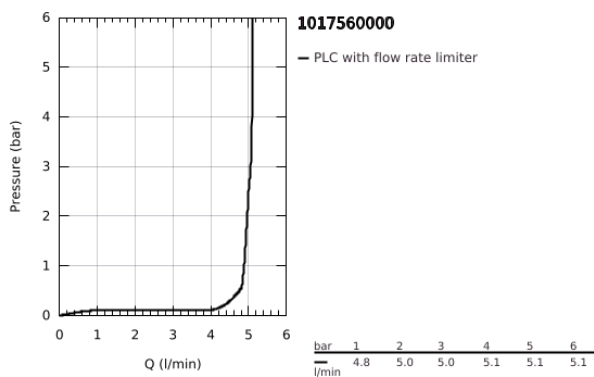

10 175 600 00 **GROHE CUBE0 BASIN MIXER 1/2"**
M-SIZE

PRODUCT DESCRIPTION

- Colour: chrome
- single hole installation
- metal lever
- GROHE SilkMove 28 mm ceramic cartridge
- OpenCold - cold water flow in mid-lever position
- adjustable flow rate limiter
- with temperature limiter
- GROHE LongLife finish
- AquaCalibrator
- maximum flow rate (at 3 bar): 5 l/min
- FastFixation installation system
- pop-up waste set 1 1/4"
- flexible connection hoses

10 175 600 00 **GROHE CUBEO BASIN MIXER 1/2"**
M-SIZE

SPARE PARTS

- 1: Cubeo Lever (Spare part-nr. 1060180000)
 - 2: Cap (Spare part-nr. 46581000)
 - 3: retaining ring (Spare part-nr. 07419000)
 - 4: Cubeo Cartridge (Spare part-nr. 1060179990)
 - 5: Mousseur (Spare part-nr. 48159000)
 - 6: Lift rod (Spare part-nr. 65936PD0)
 - 7: Cubeo Rosette (Spare part-nr. 1060150000)
 - 8: Shank mounting kit (Spare part-nr. 46249000)
 - 9: Waste set 1 1/4" (Spare part-nr. 28910000)
 - 9.1: Plug (Spare part-nr. 07182000)
 - 9.2: Eccentric rod (Spare part-nr. 07052000)
 - 10: Eccentric rod (Spare part-nr. 07341000)*
 - 11: Mounting wrench (Spare part-nr. 19017000)*
- * Optional accessories