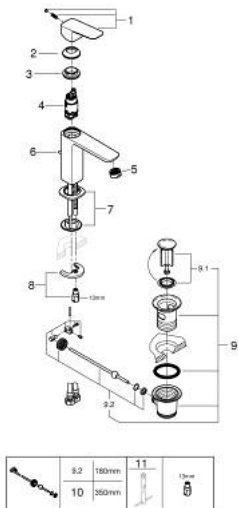

10 175 600 00 **GROHE CUBE0 BASIN MIXER 1/2"**
M-SIZE

PRODUCT DESCRIPTION

- Colour: chrome
- single hole installation
- metal lever
- GROHE SilkMove 28 mm ceramic cartridge
- EcoMode - cold water flow in mid-lever position saves energy
- adjustable flow rate limiter
- with temperature limiter
- GROHE LongLife finish
- GROHE EcoJoy - less water, perfect flow
- maximum flow rate (at 3 bar): 5 l/min
- GROHE FastFixation installation system
- pop-up waste set 1 1/4"
- flexible connection hoses

10 175 600 00 **GROHE CUBEO BASIN MIXER 1/2"**
M-SIZE

SPARE PARTS

- 1: Cubeo Lever (Spare part-nr. 1060180000)
 - 2: Cap (Spare part-nr. 46581000)
 - 3: retaining ring (Spare part-nr. 07419000)
 - 4: Cubeo Catridge (Spare part-nr. 1060179990)
 - 5: Mousseur (Spare part-nr. 48159000)
 - 6: Lift rod (Spare part-nr. 65936PD0)
 - 7: Cubeo Rosette (Spare part-nr. 1060150000)
 - 8: Shank mounting kit (Spare part-nr. 46249000)
 - 9: Waste set 1 1/4" (Spare part-nr. 28910000)
 - 9.1: Plug (Spare part-nr. 07182000)
 - 9.2: Eccentric rod (Spare part-nr. 07052000)
 - 10: Eccentric rod (Spare part-nr. 07341000)*
 - 11: Mounting wrench (Spare part-nr. 19017000)*
- * Optional accessories