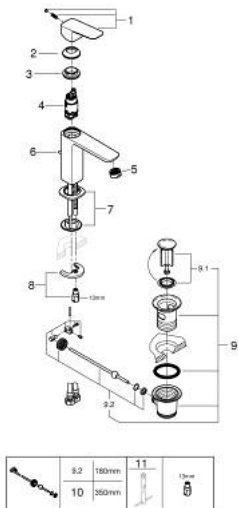

10 175 600 00 **GROHE CUBE0 BASIN MIXER 1/2"**
M-SIZE

PRODUCT DESCRIPTION

- Colour: chrome
- single hole installation
- metal lever
- GROHE SilkMove 28 mm ceramic cartridge
- OpenCold - cold water flow in mid-lever position
- adjustable flow rate limiter
- with temperature limiter
- GROHE LongLife finish
- AquaCalibrator
- maximum flow rate (at 3 bar): 5 l/min
- FastFixation installation system
- pop-up waste set 1 1/4"
- flexible connection hoses

10 175 600 00 **GROHE CUBEO BASIN MIXER 1/2"**
M-SIZE

SPARE PARTS

- 1: Cubeo Lever (Spare part-nr. 1060180000)
 - 2: Cap (Spare part-nr. 46581000)
 - 3: retaining ring (Spare part-nr. 07419000)
 - 4: Cubeo Cartridge (Spare part-nr. 1060179990)
 - 5: Mousseur (Spare part-nr. 48159000)
 - 6: Lift rod (Spare part-nr. 65936PD0)
 - 7: Cubeo Rosette (Spare part-nr. 1060150000)
 - 8: Shank mounting kit (Spare part-nr. 46249000)
 - 9: Waste set 1 1/4" (Spare part-nr. 28910000)
 - 9.1: Plug (Spare part-nr. 07182000)
 - 9.2: Eccentric rod (Spare part-nr. 07052000)
 - 10: Eccentric rod (Spare part-nr. 07341000)*
 - 11: Mounting wrench (Spare part-nr. 19017000)*
- * Optional accessories