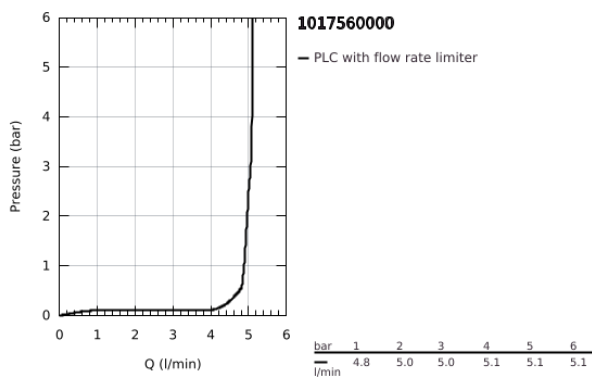

10 175 600 00 **GROHE CUBE0 BASIN MIXER 1/2"**
M-SIZE

PRODUCT DESCRIPTION

- Colour: chrome
- single hole installation
- metal lever
- GROHE SilkMove 28 mm ceramic cartridge
- EcoMode - cold water flow in mid-lever position saves energy
- adjustable flow rate limiter
- with temperature limiter
- GROHE LongLife finish
- GROHE EcoJoy - less water, perfect flow
- maximum flow rate (at 3 bar): 5 l/min
- GROHE FastFixation installation system
- pop-up waste set 1 1/4"
- flexible connection hoses

10 175 600 00 **GROHE CUBEO BASIN MIXER 1/2"**
M-SIZE

SPARE PARTS

- 1: Cubeo Lever (Spare part-nr. 1060180000)
 - 2: Cap (Spare part-nr. 46581000)
 - 3: retaining ring (Spare part-nr. 07419000)
 - 4: Cubeo Catridge (Spare part-nr. 1060179990)
 - 5: Mousseur (Spare part-nr. 48159000)
 - 6: Lift rod (Spare part-nr. 65936PD0)
 - 7: Cubeo Rosette (Spare part-nr. 1060150000)
 - 8: Shank mounting kit (Spare part-nr. 46249000)
 - 9: Waste set 1 1/4" (Spare part-nr. 28910000)
 - 9.1: Plug (Spare part-nr. 07182000)
 - 9.2: Eccentric rod (Spare part-nr. 07052000)
 - 10: Eccentric rod (Spare part-nr. 07341000)*
 - 11: Mounting wrench (Spare part-nr. 19017000)*
- * Optional accessories