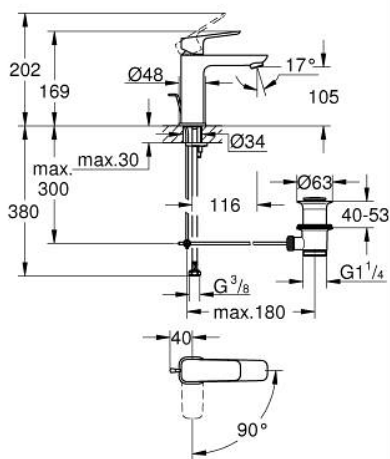

10 175 600 00 **GROHE CUBE0 BASIN MIXER 1/2"**
M-SIZE

PRODUCT DESCRIPTION

- Colour: chrome
- single hole installation
- metal lever
- GROHE SilkMove 28 mm ceramic cartridge
- OpenCold - cold water flow in mid-lever position
- adjustable flow rate limiter
- with temperature limiter
- GROHE LongLife finish
- AquaCalibrator
- maximum flow rate (at 3 bar): 5 l/min
- FastFixation installation system
- pop-up waste set 1 1/4"
- flexible connection hoses

10 175 600 00 **GROHE CUBEO BASIN MIXER 1/2"**
M-SIZE

SPARE PARTS

- 1: Cubeo Lever (Spare part-nr. 1060180000)
 - 2: Cap (Spare part-nr. 46581000)
 - 3: retaining ring (Spare part-nr. 07419000)
 - 4: Cubeo Cartridge (Spare part-nr. 1060179990)
 - 5: Mousseur (Spare part-nr. 48159000)
 - 6: Lift rod (Spare part-nr. 65936PD0)
 - 7: Cubeo Rosette (Spare part-nr. 1060150000)
 - 8: Shank mounting kit (Spare part-nr. 46249000)
 - 9: Waste set 1 1/4" (Spare part-nr. 28910000)
 - 9.1: Plug (Spare part-nr. 07182000)
 - 9.2: Eccentric rod (Spare part-nr. 07052000)
 - 10: Eccentric rod (Spare part-nr. 07341000)*
 - 11: Mounting wrench (Spare part-nr. 19017000)*
- * Optional accessories