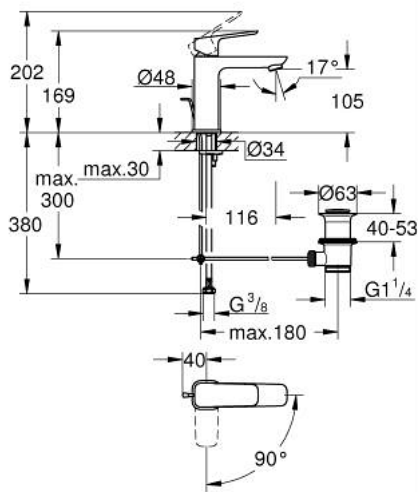

10 175 600 00 **GROHE CUBE BASIN MIXER 1/2"**
M-SIZE

PRODUCT DESCRIPTION

- Tyc: Chrome
- single hole installation
- metal lever
- GROHE SilkMove 28 mm ceramic cartridge
- EcoMode - cold water flow in mid-lever position saves energy
- adjustable flow rate limiter
- with temperature limiter
- GROHE LongLife finish
- GROHE EcoJoy - Less water, perfect flow
- maximum flow rate (at 3 bar): 5 l/min
- GROHE FastFixation installation system
- pop-up waste set 1 1/4"
- flexible connection hoses

10 175 600 00 **GROHE CUBEO BASIN MIXER 1/2"**
M-SIZE

SPARE PARTS

- 1: Cubeco Lever (Spare part-nr. 1060180000)
 - 2: Cap (Spare part-nr. 46581000)
 - 3: Fitting ring (Spare part-nr. 07419000)
 - 4: Cubeco Cartridge (Spare part-nr. 1060179990)
 - 5: Mousseur (Spare part-nr. 48159000)
 - 6: Lift rod (Spare part-nr. 65936PD0)
 - 7: Cubeco Rosette (Spare part-nr. 1060150000)
 - 8: Shank mounting kit (Spare part-nr. 46249000)
 - 9: Waste set 1 1/4" (Spare part-nr. 28910000)
 - 9.1: Plug (Spare part-nr. 07182000)
 - 9.2: Eccentric rod (Spare part-nr. 07052000)
 - 10: Eccentric rod (Spare part-nr. 07341000)*
 - 11: Mounting wrench (Spare part-nr. 19017000)*
- * Optional accessories