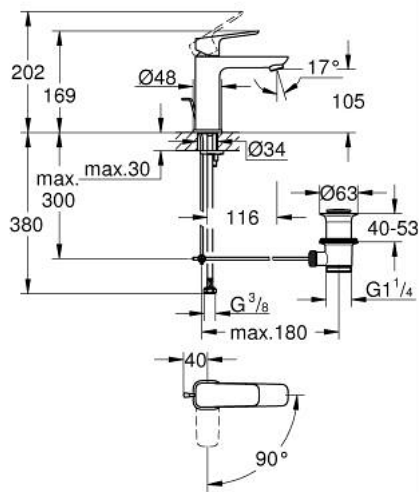

10 175 600 00 **GROHE CUBE BASIN MIXER 1/2"**
M-SIZE

PRODUCT DESCRIPTION

- Tyc: Chrome
- single hole installation
- metal lever
- GROHE SilkMove 28 mm ceramic cartridge
- OpenCold - cold water flow in mid-lever position
- adjustable flow rate limiter
- with temperature limiter
- GROHE LongLife finish
- AquaCalibrator
- maximum flow rate (at 3 bar): 5 l/min
- FastFixation installation system
- pop-up waste set 1 1/4"
- flexible connection hoses

10 175 600 00 **GROHE CUBEO BASIN MIXER 1/2"**
M-SIZE

SPARE PARTS

- 1: CUBEO Lever (Spare part-nr. 1060180000)
 - 2: Cap (Spare part-nr. 46581000)
 - 3: Fitting ring (Spare part-nr. 07419000)
 - 4: CUBEO Cartridge (Spare part-nr. 1060179990)
 - 5: Mousseur (Spare part-nr. 48159000)
 - 6: Lift rod (Spare part-nr. 65936PD0)
 - 7: CUBEO Rosette (Spare part-nr. 1060150000)
 - 8: Shank mounting kit (Spare part-nr. 46249000)
 - 9: Waste set 1 1/4" (Spare part-nr. 28910000)
 - 9.1: Plug (Spare part-nr. 07182000)
 - 9.2: Eccentric rod (Spare part-nr. 07052000)
 - 10: Eccentric rod (Spare part-nr. 07341000)*
 - 11: Mounting wrench (Spare part-nr. 19017000)*
- * Optional accessories