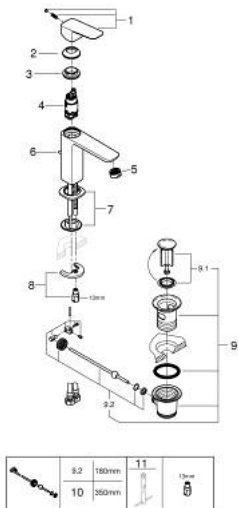

10 175 600 00 **GROHE CUBE BASIN MIXER 1/2"**
M-SIZE

PRODUCT DESCRIPTION

- Tyc: Chrome
- single hole installation
- metal lever
- GROHE SilkMove 28 mm ceramic cartridge
- OpenCold - cold water flow in mid-lever position
- adjustable flow rate limiter
- with temperature limiter
- GROHE LongLife finish
- AquaCalibrator
- maximum flow rate (at 3 bar): 5 l/min
- FastFixation installation system
- pop-up waste set 1 1/4"
- flexible connection hoses

10 175 600 00 **GROHE CUBEO BASIN MIXER 1/2"**
M-SIZE

SPARE PARTS

- 1: CUBEO Lever (Spare part-nr. 1060180000)
 - 2: Cap (Spare part-nr. 46581000)
 - 3: Fitting ring (Spare part-nr. 07419000)
 - 4: CUBEO Cartridge (Spare part-nr. 1060179990)
 - 5: Mousseur (Spare part-nr. 48159000)
 - 6: Lift rod (Spare part-nr. 65936PD0)
 - 7: CUBEO Rosette (Spare part-nr. 1060150000)
 - 8: Shank mounting kit (Spare part-nr. 46249000)
 - 9: Waste set 1 1/4" (Spare part-nr. 28910000)
 - 9.1: Plug (Spare part-nr. 07182000)
 - 9.2: Eccentric rod (Spare part-nr. 07052000)
 - 10: Eccentric rod (Spare part-nr. 07341000)*
 - 11: Mounting wrench (Spare part-nr. 19017000)*
- * Optional accessories