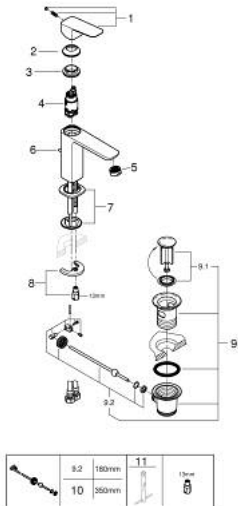

10 175 600 00 **GROHE CUBE BASIN MIXER 1/2"**
M-SIZE

PRODUCT DESCRIPTION

- Tyc: Chrome
- single hole installation
- metal lever
- GROHE SilkMove 28 mm ceramic cartridge
- EcoMode - cold water flow in mid-lever position saves energy
- adjustable flow rate limiter
- with temperature limiter
- GROHE LongLife finish
- GROHE EcoJoy - Less water, perfect flow
- maximum flow rate (at 3 bar): 5 l/min
- GROHE FastFixation installation system
- pop-up waste set 1 1/4"
- flexible connection hoses

10 175 600 00 **GROHE CUBEO BASIN MIXER 1/2"**
M-SIZE

SPARE PARTS

- 1: Cubeco Lever (Spare part-nr. 1060180000)
 - 2: Cap (Spare part-nr. 46581000)
 - 3: Fitting ring (Spare part-nr. 07419000)
 - 4: Cubeco Cartridge (Spare part-nr. 1060179990)
 - 5: Mousseur (Spare part-nr. 48159000)
 - 6: Lift rod (Spare part-nr. 65936PD0)
 - 7: Cubeco Rosette (Spare part-nr. 1060150000)
 - 8: Shank mounting kit (Spare part-nr. 46249000)
 - 9: Waste set 1 1/4" (Spare part-nr. 28910000)
 - 9.1: Plug (Spare part-nr. 07182000)
 - 9.2: Eccentric rod (Spare part-nr. 07052000)
 - 10: Eccentric rod (Spare part-nr. 07341000)*
 - 11: Mounting wrench (Spare part-nr. 19017000)*
- * Optional accessories