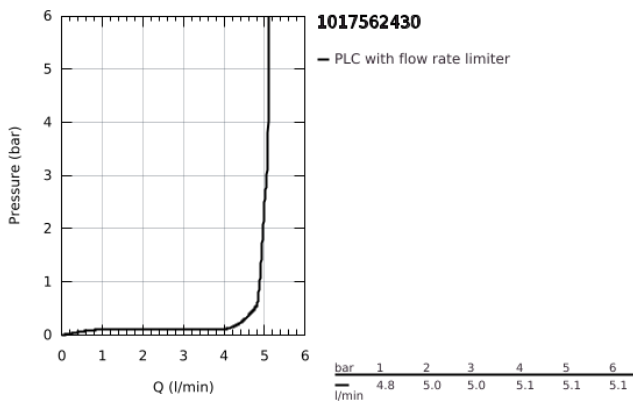

## 10 175 624 30 GROHE CUBE BASIN MIXER 1/2" M-SIZE

### PRODUCT DESCRIPTION

- Colour: matte black
- single hole installation
- metal lever
- GROHE SilkMove 28 mm ceramic cartridge
- EcoMode - cold water flow in mid-lever position saves energy
- adjustable flow rate limiter
- with temperature limiter
- GROHE EcoJoy - less water, perfect flow
- maximum flow rate (at 3 bar): 5 l/min
- GROHE FastFixation installation system
- pop-up waste set 1 1/4"
- flexible connection hoses