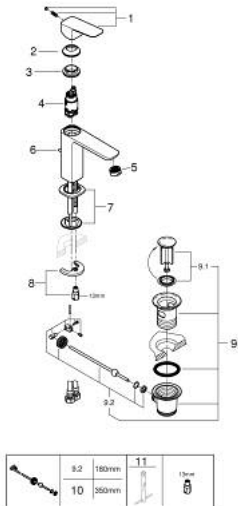

## 10 175 624 30 GROHE CUBE BASIN MIXER 1/2" M-SIZE

### PRODUCT DESCRIPTION

- Colour: matte black
- single hole installation
- metal lever
- GROHE SilkMove 28 mm ceramic cartridge
- EcoMode - cold water flow in mid-lever position saves energy
- adjustable flow rate limiter
- with temperature limiter
- GROHE EcoJoy - less water, perfect flow
- maximum flow rate (at 3 bar): 5 l/min
- GROHE FastFixation installation system
- pop-up waste set 1 1/4"
- flexible connection hoses

10 175 624 30 **GROHE CUBEO BASIN MIXER 1/2"**  
**M-SIZE**

**SPARE PARTS**

- 1: lever (Spare part-nr. 1060182430)
  - 2: Cap (Spare part-nr. 465812430)
  - 3: retaining ring (Spare part-nr. 07419000)
  - 4: Cubeo Cartridge (Spare part-nr. 1060179990)
  - 5: Mousseur (Spare part-nr. 481592430)
  - 6: lift rod (Spare part-nr. 659362430)
  - 7: Cubeo Rosette (Spare part-nr. 1060152430)
  - 8: Shank mounting kit (Spare part-nr. 46249000)
  - 9: Waste set 1 1/4" (Spare part-nr. 289102430)
  - 9.1: Plug (Spare part-nr. 071822430)
  - 9.2: Eccentric rod (Spare part-nr. 07052000)
  - 10: Eccentric rod (Spare part-nr. 07341000)\*
  - 11: Mounting wrench (Spare part-nr. 19017000)\*
- \* Optional accessories