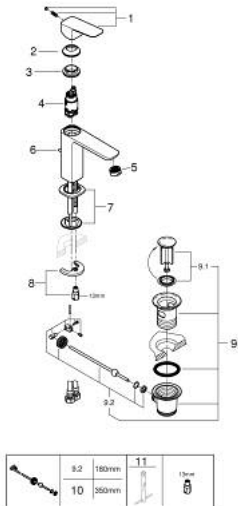

10 175 624 30 **GROHE CUBE BASIN MIXER 1/2"**
M-SIZE

PRODUCT DESCRIPTION

- Tyc: matte black
- single hole installation
- metal lever
- GROHE SilkMove 28 mm ceramic cartridge
- EcoMode - cold water flow in mid-lever position saves energy
- adjustable flow rate limiter
- with temperature limiter
- GROHE EcoJoy - Less water, perfect flow
- maximum flow rate (at 3 bar): 5 l/min
- GROHE FastFixation installation system
- pop-up waste set 1 1/4"
- flexible connection hoses

10 175 624 30 **GROHE CUBEO BASIN MIXER 1/2"**
M-SIZE

SPARE PARTS

- 1: lever (Spare part-nr. 1060182430)
 - 2: Cap (Spare part-nr. 465812430)
 - 3: Fitting ring (Spare part-nr. 07419000)
 - 4: Cubeo Cartridge (Spare part-nr. 1060179990)
 - 5: Mousseur (Spare part-nr. 481592430)
 - 6: lift rod (Spare part-nr. 659362430)
 - 7: Cubeo Rosette (Spare part-nr. 1060152430)
 - 8: Shank mounting kit (Spare part-nr. 46249000)
 - 9: Waste set 1 1/4" (Spare part-nr. 289102430)
 - 9.1: Plug (Spare part-nr. 071822430)
 - 9.2: Eccentric rod (Spare part-nr. 07052000)
 - 10: Eccentric rod (Spare part-nr. 07341000)*
 - 11: Mounting wrench (Spare part-nr. 19017000)*
- * Optional accessories