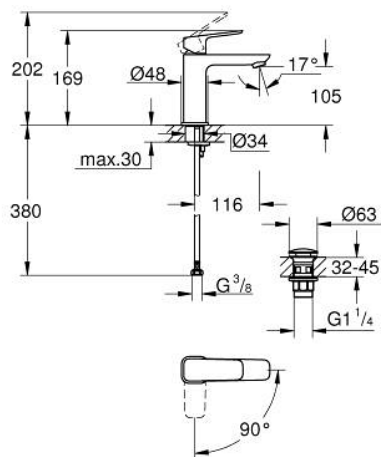

10 175 700 00 **GROHE CUBE0 BASIN MIXER 1/2"**
M-SIZE

PRODUCT DESCRIPTION

- Colour: chrome
- single hole installation
- metal lever
- GROHE SilkMove 28 mm ceramic cartridge
- EcoMode - cold water flow in mid-lever position saves energy
- adjustable flow rate limiter
- with temperature limiter
- GROHE LongLife finish
- GROHE EcoJoy - less water, perfect flow
- maximum flow rate (at 3 bar): 5 l/min
- GROHE FastFixation installation system
- smooth body with push-open waste set 1 1/4"
- flexible connection hoses

10 175 700 00 **GROHE CUBEO BASIN MIXER 1/2"**
M-SIZE

SPARE PARTS

- 1: Cubeo Lever (Spare part-nr. 1060180000)
 - 2: Cap (Spare part-nr. 46581000)
 - 3: retaining ring (Spare part-nr. 07419000)
 - 4: Cubeo Cartridge (Spare part-nr. 1060179990)
 - 5: Mousseur (Spare part-nr. 48159000)
 - 6: Cubeo Rosette (Spare part-nr. 1060150000)
 - 7: Shank mounting kit (Spare part-nr. 46249000)
 - 8: Waste set with push-open plug (Spare part-nr. 65807000)
 - 9: Mounting wrench (Spare part-nr. 19017000)*
- * Optional accessories