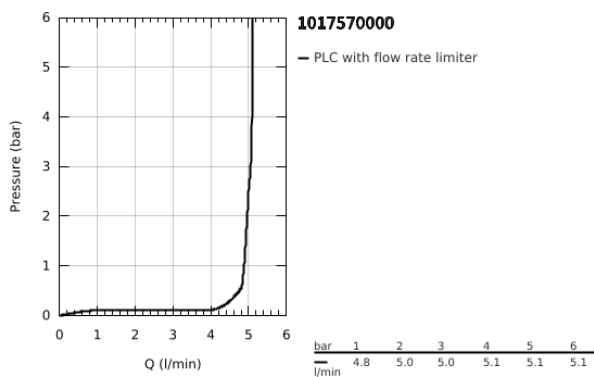

10 175 700 00 **GROHE CUBE0 BASIN MIXER 1/2"**
M-SIZE

PRODUCT DESCRIPTION

- Colour: chrome
- single hole installation
- metal lever
- GROHE SilkMove 28 mm ceramic cartridge
- EcoMode - cold water flow in mid-lever position saves energy
- adjustable flow rate limiter
- with temperature limiter
- GROHE LongLife finish
- GROHE EcoJoy - less water, perfect flow
- maximum flow rate (at 3 bar): 5 l/min
- GROHE FastFixation installation system
- smooth body with push-open waste set 1 1/4"
- flexible connection hoses

10 175 700 00 **GROHE CUBEO BASIN MIXER 1/2"**
M-SIZE

SPARE PARTS

- 1: Cubeo Lever (Spare part-nr. 1060180000)
 - 2: Cap (Spare part-nr. 46581000)
 - 3: retaining ring (Spare part-nr. 07419000)
 - 4: Cubeo Cartridge (Spare part-nr. 1060179990)
 - 5: Mousseur (Spare part-nr. 48159000)
 - 6: Cubeo Rosette (Spare part-nr. 1060150000)
 - 7: Shank mounting kit (Spare part-nr. 46249000)
 - 8: Waste set with push-open plug (Spare part-nr. 65807000)
 - 9: Mounting wrench (Spare part-nr. 19017000)*
- * Optional accessories