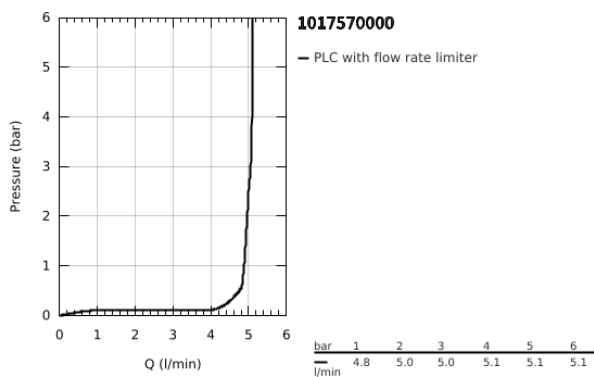

10 175 700 00 **GROHE CUBE0 BASIN MIXER 1/2"**  
**M-SIZE**

**PRODUCT DESCRIPTION**

- Colour: chrome
- single hole installation
- metal lever
- GROHE SilkMove 28 mm ceramic cartridge
- OpenCold - cold water flow in mid-lever position
- adjustable flow rate limiter
- with temperature limiter
- GROHE LongLife finish
- AquaCalibrator
- maximum flow rate (at 3 bar): 5 l/min
- FastFixation installation system
- smooth body with push-open waste set 1 1/4"
- flexible connection hoses

10 175 700 00 **GROHE CUBEO BASIN MIXER 1/2"**  
**M-SIZE**

**SPARE PARTS**

- 1: Cubeo Lever (Spare part-nr. 1060180000)
  - 2: Cap (Spare part-nr. 46581000)
  - 3: retaining ring (Spare part-nr. 07419000)
  - 4: Cubeo Cartridge (Spare part-nr. 1060179990)
  - 5: Mousseur (Spare part-nr. 48159000)
  - 6: Cubeo Rosette (Spare part-nr. 1060150000)
  - 7: Shank mounting kit (Spare part-nr. 46249000)
  - 8: Waste set with push-open plug (Spare part-nr. 65807000)
  - 9: Mounting wrench (Spare part-nr. 19017000)\*
- \* Optional accessories