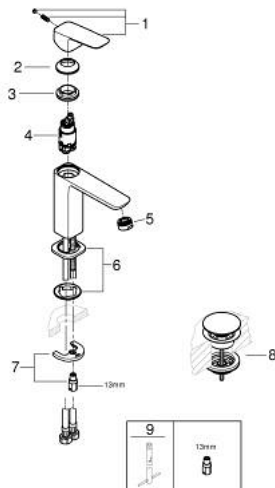

10 175 700 00 **GROHE CUBE0 BASIN MIXER 1/2"**
M-SIZE

PRODUCT DESCRIPTION

- Colour: chrome
- single hole installation
- metal lever
- GROHE SilkMove 28 mm ceramic cartridge
- EcoMode - cold water flow in mid-lever position saves energy
- adjustable flow rate limiter
- with temperature limiter
- GROHE LongLife finish
- GROHE EcoJoy - less water, perfect flow
- maximum flow rate (at 3 bar): 5 l/min
- GROHE FastFixation installation system
- smooth body with push-open waste set 1 1/4"
- flexible connection hoses

10 175 700 00 **GROHE CUBEO BASIN MIXER 1/2"**
M-SIZE

SPARE PARTS

- 1: Cubeo Lever (Spare part-nr. 1060180000)
 - 2: Cap (Spare part-nr. 46581000)
 - 3: retaining ring (Spare part-nr. 07419000)
 - 4: Cubeo Cartridge (Spare part-nr. 1060179990)
 - 5: Mousseur (Spare part-nr. 48159000)
 - 6: Cubeo Rosette (Spare part-nr. 1060150000)
 - 7: Shank mounting kit (Spare part-nr. 46249000)
 - 8: Waste set with push-open plug (Spare part-nr. 65807000)
 - 9: Mounting wrench (Spare part-nr. 19017000)*
- * Optional accessories