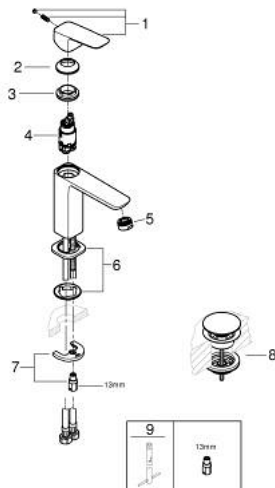

10 175 700 00 **GROHE CUBE0 BASIN MIXER 1/2"**  
**M-SIZE**

**PRODUCT DESCRIPTION**

- Colour: chrome
- single hole installation
- metal lever
- GROHE SilkMove 28 mm ceramic cartridge
- OpenCold - cold water flow in mid-lever position
- adjustable flow rate limiter
- with temperature limiter
- GROHE LongLife finish
- AquaCalibrator
- maximum flow rate (at 3 bar): 5 l/min
- FastFixation installation system
- smooth body with push-open waste set 1 1/4"
- flexible connection hoses

10 175 700 00 **GROHE CUBEO BASIN MIXER 1/2"**  
**M-SIZE**

**SPARE PARTS**

- 1: Cubeo Lever (Spare part-nr. 1060180000)
  - 2: Cap (Spare part-nr. 46581000)
  - 3: retaining ring (Spare part-nr. 07419000)
  - 4: Cubeo Cartridge (Spare part-nr. 1060179990)
  - 5: Mousseur (Spare part-nr. 48159000)
  - 6: Cubeo Rosette (Spare part-nr. 1060150000)
  - 7: Shank mounting kit (Spare part-nr. 46249000)
  - 8: Waste set with push-open plug (Spare part-nr. 65807000)
  - 9: Mounting wrench (Spare part-nr. 19017000)\*
- \* Optional accessories