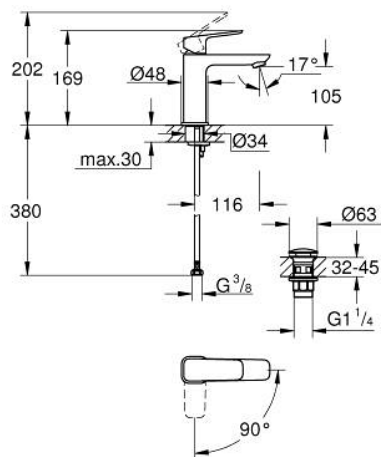

10 175 700 00 **GROHE CUBE0 BASIN MIXER 1/2"**  
**M-SIZE**

**PRODUCT DESCRIPTION**

- Colour: chrome
- single hole installation
- metal lever
- GROHE SilkMove 28 mm ceramic cartridge
- OpenCold - cold water flow in mid-lever position
- adjustable flow rate limiter
- with temperature limiter
- GROHE LongLife finish
- AquaCalibrator
- maximum flow rate (at 3 bar): 5 l/min
- FastFixation installation system
- smooth body with push-open waste set 1 1/4"
- flexible connection hoses

10 175 700 00 **GROHE CUBEO BASIN MIXER 1/2"**  
**M-SIZE**

**SPARE PARTS**

- 1: Cubeo Lever (Spare part-nr. 1060180000)
  - 2: Cap (Spare part-nr. 46581000)
  - 3: retaining ring (Spare part-nr. 07419000)
  - 4: Cubeo Cartridge (Spare part-nr. 1060179990)
  - 5: Mousseur (Spare part-nr. 48159000)
  - 6: Cubeo Rosette (Spare part-nr. 1060150000)
  - 7: Shank mounting kit (Spare part-nr. 46249000)
  - 8: Waste set with push-open plug (Spare part-nr. 65807000)
  - 9: Mounting wrench (Spare part-nr. 19017000)\*
- \* Optional accessories