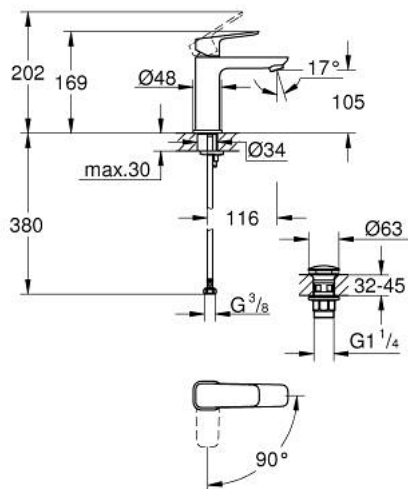

10 175 700 00 **GROHE CUBE BASIN MIXER 1/2"**
M-SIZE

PRODUCT DESCRIPTION

- Tyc: Chrome
- single hole installation
- metal lever
- GROHE SilkMove 28 mm ceramic cartridge
- EcoMode - cold water flow in mid-lever position saves energy
- adjustable flow rate limiter
- with temperature limiter
- GROHE LongLife finish
- GROHE EcoJoy - Less water, perfect flow
- maximum flow rate (at 3 bar): 5 l/min
- GROHE FastFixation installation system
- smooth body with push-open waste set 1 1/4"
- flexible connection hoses

10 175 700 00 **GROHE CUBEO BASIN MIXER 1/2"**
M-SIZE

SPARE PARTS

- 1: Cubeo Lever (Spare part-nr. 1060180000)
 - 2: Cap (Spare part-nr. 46581000)
 - 3: Fitting ring (Spare part-nr. 07419000)
 - 4: Cubeo Cartridge (Spare part-nr. 1060179990)
 - 5: Mousseur (Spare part-nr. 48159000)
 - 6: Cubeo Rosette (Spare part-nr. 1060150000)
 - 7: Shank mounting kit (Spare part-nr. 46249000)
 - 8: Waste set with push-open plug (Spare part-nr. 65807000)
 - 9: Mounting wrench (Spare part-nr. 19017000)*
- * Optional accessories