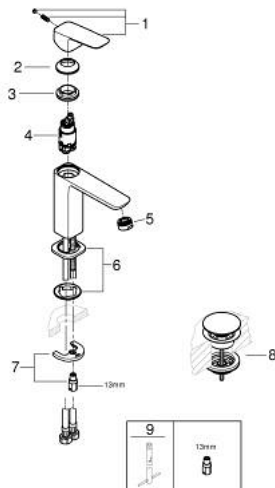

10 175 700 00 **GROHE CUBE0 BASIN MIXER 1/2"**  
**M-SIZE**

**PRODUCT DESCRIPTION**

- Tyc: Chrome
- single hole installation
- metal lever
- GROHE SilkMove 28 mm ceramic cartridge
- OpenCold - cold water flow in mid-lever position
- adjustable flow rate limiter
- with temperature limiter
- GROHE LongLife finish
- AquaCalibrator
- maximum flow rate (at 3 bar): 5 l/min
- FastFixation installation system
- smooth body with push-open waste set 1 1/4"
- flexible connection hoses

10 175 700 00 **GROHE CUBEO BASIN MIXER 1/2"**  
**M-SIZE**

**SPARE PARTS**

- 1: Cubeo Lever (Spare part-nr. 1060180000)
  - 2: Cap (Spare part-nr. 46581000)
  - 3: Fitting ring (Spare part-nr. 07419000)
  - 4: Cubeo Cartridge (Spare part-nr. 1060179990)
  - 5: Mousseur (Spare part-nr. 48159000)
  - 6: Cubeo Rosette (Spare part-nr. 1060150000)
  - 7: Shank mounting kit (Spare part-nr. 46249000)
  - 8: Waste set with push-open plug (Spare part-nr. 65807000)
  - 9: Mounting wrench (Spare part-nr. 19017000)\*
- \* Optional accessories