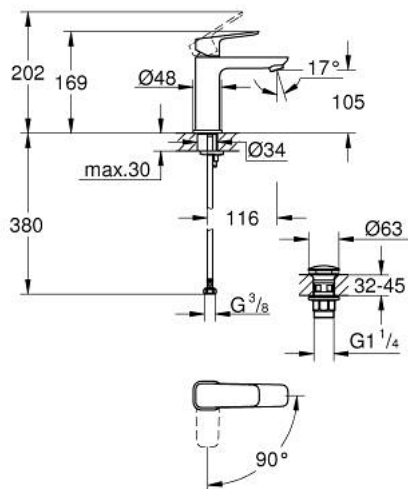

10 175 700 00 **GROHE CUBE0 BASIN MIXER 1/2"**  
**M-SIZE**

**PRODUCT DESCRIPTION**

- Tyc: Chrome
- single hole installation
- metal lever
- GROHE SilkMove 28 mm ceramic cartridge
- OpenCold - cold water flow in mid-lever position
- adjustable flow rate limiter
- with temperature limiter
- GROHE LongLife finish
- AquaCalibrator
- maximum flow rate (at 3 bar): 5 l/min
- FastFixation installation system
- smooth body with push-open waste set 1 1/4"
- flexible connection hoses

10 175 700 00 **GROHE CUBEO BASIN MIXER 1/2"**  
**M-SIZE**

**SPARE PARTS**

- 1: Cubeo Lever (Spare part-nr. 1060180000)
  - 2: Cap (Spare part-nr. 46581000)
  - 3: Fitting ring (Spare part-nr. 07419000)
  - 4: Cubeo Cartridge (Spare part-nr. 1060179990)
  - 5: Mousseur (Spare part-nr. 48159000)
  - 6: Cubeo Rosette (Spare part-nr. 1060150000)
  - 7: Shank mounting kit (Spare part-nr. 46249000)
  - 8: Waste set with push-open plug (Spare part-nr. 65807000)
  - 9: Mounting wrench (Spare part-nr. 19017000)\*
- \* Optional accessories