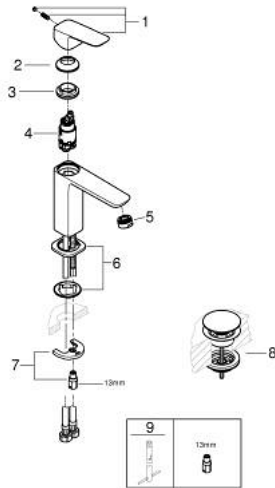

10 175 700 00 **GROHE CUBE BASIN MIXER 1/2"**
M-SIZE

PRODUCT DESCRIPTION

- Tyc: Chrome
- single hole installation
- metal lever
- GROHE SilkMove 28 mm ceramic cartridge
- EcoMode - cold water flow in mid-lever position saves energy
- adjustable flow rate limiter
- with temperature limiter
- GROHE LongLife finish
- GROHE EcoJoy - Less water, perfect flow
- maximum flow rate (at 3 bar): 5 l/min
- GROHE FastFixation installation system
- smooth body with push-open waste set 1 1/4"
- flexible connection hoses

10 175 700 00 **GROHE CUBEO BASIN MIXER 1/2"**
M-SIZE

SPARE PARTS

- 1: Cubeo Lever (Spare part-nr. 1060180000)
 - 2: Cap (Spare part-nr. 46581000)
 - 3: Fitting ring (Spare part-nr. 07419000)
 - 4: Cubeo Cartridge (Spare part-nr. 1060179990)
 - 5: Mousseur (Spare part-nr. 48159000)
 - 6: Cubeo Rosette (Spare part-nr. 1060150000)
 - 7: Shank mounting kit (Spare part-nr. 46249000)
 - 8: Waste set with push-open plug (Spare part-nr. 65807000)
 - 9: Mounting wrench (Spare part-nr. 19017000)*
- * Optional accessories