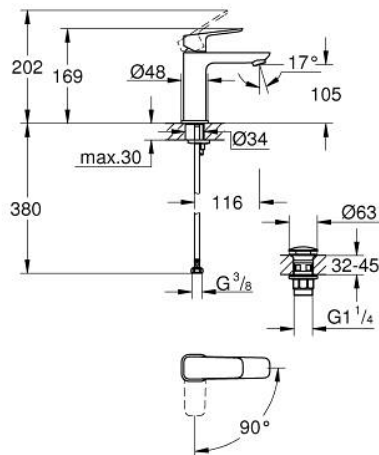

10 175 724 30 **GROHE CUBE BASIN MIXER 1/2"**  
**M-SIZE**

**PRODUCT DESCRIPTION**

- Colour: matte black
- single hole installation
- metal lever
- GROHE SilkMove 28 mm ceramic cartridge
- EcoMode - cold water flow in mid-lever position saves energy
- adjustable flow rate limiter
- with temperature limiter
- GROHE EcoJoy - less water, perfect flow
- maximum flow rate (at 3 bar): 5 l/min
- GROHE FastFixation installation system
- smooth body with push-open waste set 1 1/4"
- flexible connection hoses

10 175 724 30 **GROHE CUBEO BASIN MIXER 1/2"**  
**M-SIZE**

**SPARE PARTS**

- 1: lever (Spare part-nr. 1060182430)
  - 2: Cap (Spare part-nr. 465812430)
  - 3: retaining ring (Spare part-nr. 07419000)
  - 4: Cubeo Cartridge (Spare part-nr. 1060179990)
  - 5: Mousseur (Spare part-nr. 481592430)
  - 6: Cubeo Rosette (Spare part-nr. 1060152430)
  - 7: Shank mounting kit (Spare part-nr. 46249000)
  - 8: Waste set with push-open plug (Spare part-nr. 658072430)
  - 9: Mounting wrench (Spare part-nr. 19017000)\*
- \* Optional accessories