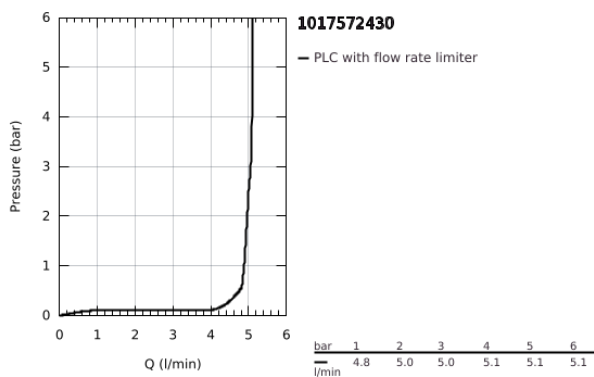

10 175 724 30 **GROHE CUBE BASIN MIXER 1/2"**
M-SIZE

PRODUCT DESCRIPTION

- Colour: matte black
- single hole installation
- metal lever
- GROHE SilkMove 28 mm ceramic cartridge
- OpenCold - cold water flow in mid-lever position
- adjustable flow rate limiter
- with temperature limiter
- AquaCalibrator
- maximum flow rate (at 3 bar): 5 l/min
- FastFixation installation system
- smooth body with push-open waste set 1 1/4"
- flexible connection hoses

10 175 724 30 **GROHE CUBEO BASIN MIXER 1/2"**
M-SIZE

SPARE PARTS

- 1: lever (Spare part-nr. 1060182430)
 - 2: Cap (Spare part-nr. 465812430)
 - 3: retaining ring (Spare part-nr. 07419000)
 - 4: Cubeo Cartridge (Spare part-nr. 1060179990)
 - 5: Mousseur (Spare part-nr. 481592430)
 - 6: Cubeo Rosette (Spare part-nr. 1060152430)
 - 7: Shank mounting kit (Spare part-nr. 46249000)
 - 8: Waste set with push-open plug (Spare part-nr. 658072430)
 - 9: Mounting wrench (Spare part-nr. 19017000)*
- * Optional accessories