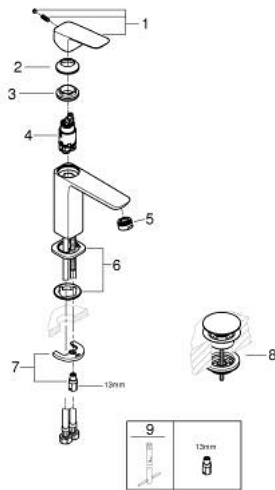

10 175 724 30 **GROHE CUBE BASIN MIXER 1/2"**
M-SIZE

PRODUCT DESCRIPTION

- Colour: matte black
- single hole installation
- metal lever
- GROHE SilkMove 28 mm ceramic cartridge
- OpenCold - cold water flow in mid-lever position
- adjustable flow rate limiter
- with temperature limiter
- AquaCalibrator
- maximum flow rate (at 3 bar): 5 l/min
- FastFixation installation system
- smooth body with push-open waste set 1 1/4"
- flexible connection hoses

10 175 724 30 **GROHE CUBEO BASIN MIXER 1/2"**
M-SIZE

SPARE PARTS

- 1: lever (Spare part-nr. 1060182430)
 - 2: Cap (Spare part-nr. 465812430)
 - 3: retaining ring (Spare part-nr. 07419000)
 - 4: Cubeo Cartridge (Spare part-nr. 1060179990)
 - 5: Mousseur (Spare part-nr. 481592430)
 - 6: Cubeo Rosette (Spare part-nr. 1060152430)
 - 7: Shank mounting kit (Spare part-nr. 46249000)
 - 8: Waste set with push-open plug (Spare part-nr. 658072430)
 - 9: Mounting wrench (Spare part-nr. 19017000)*
- * Optional accessories