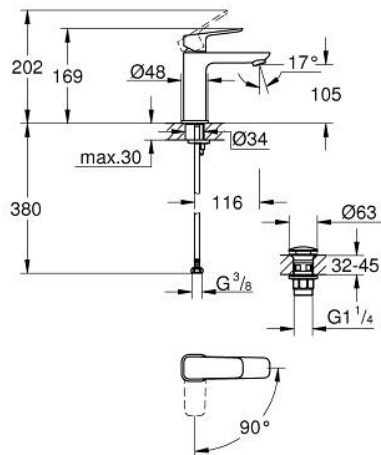

10 175 724 30 **GROHE CUBE BASIN MIXER 1/2"**
M-SIZE

PRODUCT DESCRIPTION

- Colour: matte black
- single hole installation
- metal lever
- GROHE SilkMove 28 mm ceramic cartridge
- OpenCold - cold water flow in mid-lever position
- adjustable flow rate limiter
- with temperature limiter
- AquaCalibrator
- maximum flow rate (at 3 bar): 5 l/min
- FastFixation installation system
- smooth body with push-open waste set 1 1/4"
- flexible connection hoses

10 175 724 30 **GROHE CUBEO BASIN MIXER 1/2"**
M-SIZE

SPARE PARTS

- 1: lever (Spare part-nr. 1060182430)
 - 2: Cap (Spare part-nr. 465812430)
 - 3: retaining ring (Spare part-nr. 07419000)
 - 4: Cubeo Cartridge (Spare part-nr. 1060179990)
 - 5: Mousseur (Spare part-nr. 481592430)
 - 6: Cubeo Rosette (Spare part-nr. 1060152430)
 - 7: Shank mounting kit (Spare part-nr. 46249000)
 - 8: Waste set with push-open plug (Spare part-nr. 658072430)
 - 9: Mounting wrench (Spare part-nr. 19017000)*
- * Optional accessories