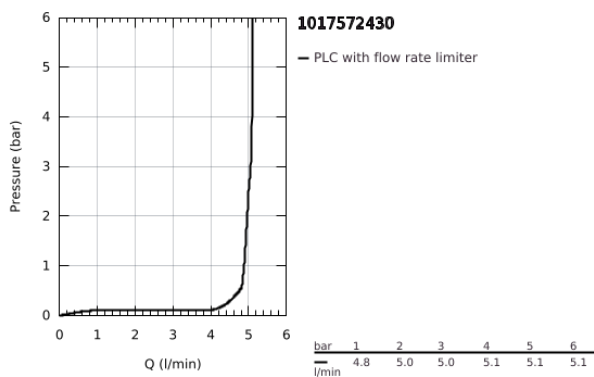

10 175 724 30 **GROHE CUBE BASIN MIXER 1/2"**  
**M-SIZE**

**PRODUCT DESCRIPTION**

- Colour: matte black
- single hole installation
- metal lever
- GROHE SilkMove 28 mm ceramic cartridge
- EcoMode - cold water flow in mid-lever position saves energy
- adjustable flow rate limiter
- with temperature limiter
- GROHE EcoJoy - less water, perfect flow
- maximum flow rate (at 3 bar): 5 l/min
- GROHE FastFixation installation system
- smooth body with push-open waste set 1 1/4"
- flexible connection hoses

10 175 724 30 **GROHE CUBEO BASIN MIXER 1/2"**  
**M-SIZE**

**SPARE PARTS**

- 1: lever (Spare part-nr. 1060182430)
  - 2: Cap (Spare part-nr. 465812430)
  - 3: retaining ring (Spare part-nr. 07419000)
  - 4: Cubeo Cartridge (Spare part-nr. 1060179990)
  - 5: Mousseur (Spare part-nr. 481592430)
  - 6: Cubeo Rosette (Spare part-nr. 1060152430)
  - 7: Shank mounting kit (Spare part-nr. 46249000)
  - 8: Waste set with push-open plug (Spare part-nr. 658072430)
  - 9: Mounting wrench (Spare part-nr. 19017000)\*
- \* Optional accessories