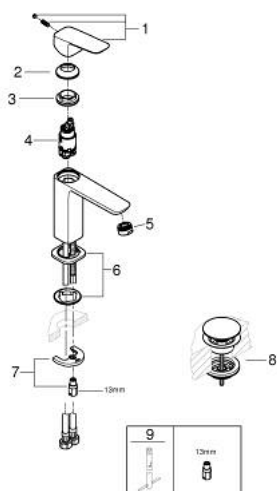

10 175 724 30 **GROHE CUBE BASIN MIXER 1/2"**  
**M-SIZE**

**PRODUCT DESCRIPTION**

- Colour: matte black
- single hole installation
- metal lever
- GROHE SilkMove 28 mm ceramic cartridge
- EcoMode - cold water flow in mid-lever position saves energy
- adjustable flow rate limiter
- with temperature limiter
- GROHE EcoJoy - less water, perfect flow
- maximum flow rate (at 3 bar): 5 l/min
- GROHE FastFixation installation system
- smooth body with push-open waste set 1 1/4"
- flexible connection hoses

10 175 724 30 **GROHE CUBEO BASIN MIXER 1/2"**  
**M-SIZE**

**SPARE PARTS**

- 1: lever (Spare part-nr. 1060182430)
  - 2: Cap (Spare part-nr. 465812430)
  - 3: retaining ring (Spare part-nr. 07419000)
  - 4: Cubeo Cartridge (Spare part-nr. 1060179990)
  - 5: Mousseur (Spare part-nr. 481592430)
  - 6: Cubeo Rosette (Spare part-nr. 1060152430)
  - 7: Shank mounting kit (Spare part-nr. 46249000)
  - 8: Waste set with push-open plug (Spare part-nr. 658072430)
  - 9: Mounting wrench (Spare part-nr. 19017000)\*
- \* Optional accessories