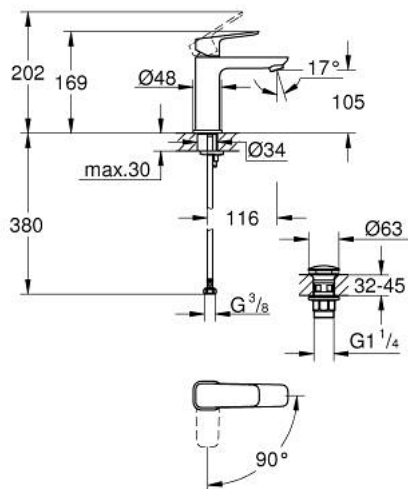

## 10 175 724 30 GROHE CUBE BASIN MIXER 1/2" M-SIZE

### PRODUCT DESCRIPTION

- Tyc: matte black
- single hole installation
- metal lever
- GROHE SilkMove 28 mm ceramic cartridge
- EcoMode - cold water flow in mid-lever position saves energy
- adjustable flow rate limiter
- with temperature limiter
- GROHE EcoJoy - Less water, perfect flow
- maximum flow rate (at 3 bar): 5 l/min
- GROHE FastFixation installation system
- smooth body with push-open waste set 1 1/4"
- flexible connection hoses

10 175 724 30 **GROHE CUBEO BASIN MIXER 1/2"**  
**M-SIZE**

**SPARE PARTS**

- 1: lever (Spare part-nr. 1060182430)
  - 2: Cap (Spare part-nr. 465812430)
  - 3: Fitting ring (Spare part-nr. 07419000)
  - 4: Cubeo Cartridge (Spare part-nr. 1060179990)
  - 5: Mousseur (Spare part-nr. 481592430)
  - 6: Cubeo Rosette (Spare part-nr. 1060152430)
  - 7: Shank mounting kit (Spare part-nr. 46249000)
  - 8: Waste set with push-open plug (Spare part-nr. 658072430)
  - 9: Mounting wrench (Spare part-nr. 19017000)\*
- \* Optional accessories