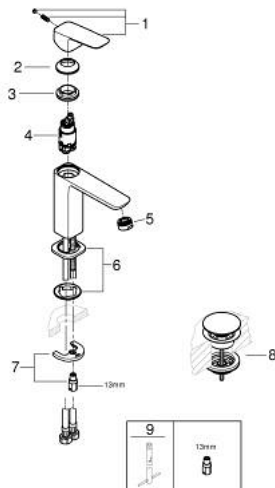

## 10 175 724 30 GROHE CUBE BASIN MIXER 1/2" M-SIZE

### PRODUCT DESCRIPTION

- Tyc: matte black
- single hole installation
- metal lever
- GROHE SilkMove 28 mm ceramic cartridge
- EcoMode - cold water flow in mid-lever position saves energy
- adjustable flow rate limiter
- with temperature limiter
- GROHE EcoJoy - Less water, perfect flow
- maximum flow rate (at 3 bar): 5 l/min
- GROHE FastFixation installation system
- smooth body with push-open waste set 1 1/4"
- flexible connection hoses

10 175 724 30 **GROHE CUBEO BASIN MIXER 1/2"**  
**M-SIZE**

**SPARE PARTS**

- 1: lever (Spare part-nr. 1060182430)
  - 2: Cap (Spare part-nr. 465812430)
  - 3: Fitting ring (Spare part-nr. 07419000)
  - 4: Cubeo Cartridge (Spare part-nr. 1060179990)
  - 5: Mousseur (Spare part-nr. 481592430)
  - 6: Cubeo Rosette (Spare part-nr. 1060152430)
  - 7: Shank mounting kit (Spare part-nr. 46249000)
  - 8: Waste set with push-open plug (Spare part-nr. 658072430)
  - 9: Mounting wrench (Spare part-nr. 19017000)\*
- \* Optional accessories