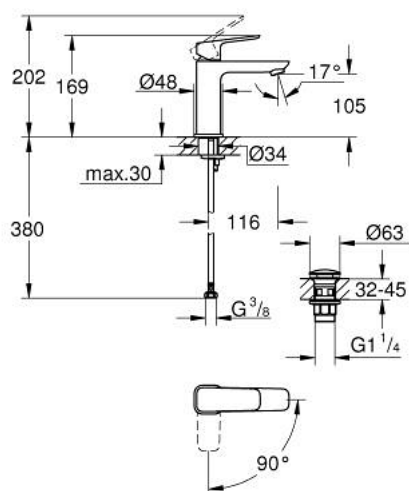

10 175 724 30 **GROHE CUBE BASIN MIXER 1/2"**  
**M-SIZE**

**PRODUCT DESCRIPTION**

- Tyc: matte black
- single hole installation
- metal lever
- GROHE SilkMove 28 mm ceramic cartridge
- OpenCold - cold water flow in mid-lever position
- adjustable flow rate limiter
- with temperature limiter
- AquaCalibrator
- maximum flow rate (at 3 bar): 5 l/min
- FastFixation installation system
- smooth body with push-open waste set 1 1/4"
- flexible connection hoses

10 175 724 30 **GROHE CUBEO BASIN MIXER 1/2"**  
**M-SIZE**

**SPARE PARTS**

- 1: lever (Spare part-nr. 1060182430)
  - 2: Cap (Spare part-nr. 465812430)
  - 3: Fitting ring (Spare part-nr. 07419000)
  - 4: Cubeo Cartridge (Spare part-nr. 1060179990)
  - 5: Mousseur (Spare part-nr. 481592430)
  - 6: Cubeo Rosette (Spare part-nr. 1060152430)
  - 7: Shank mounting kit (Spare part-nr. 46249000)
  - 8: Waste set with push-open plug (Spare part-nr. 658072430)
  - 9: Mounting wrench (Spare part-nr. 19017000)\*
- \* Optional accessories