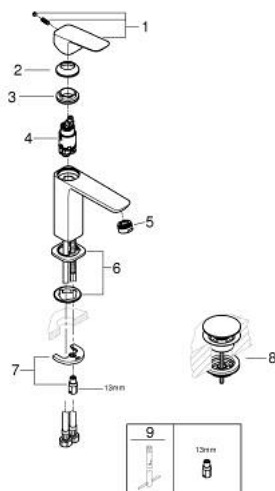

10 175 724 30 **GROHE CUBE BASIN MIXER 1/2"**  
**M-SIZE**

**PRODUCT DESCRIPTION**

- Tyc: matte black
- single hole installation
- metal lever
- GROHE SilkMove 28 mm ceramic cartridge
- OpenCold - cold water flow in mid-lever position
- adjustable flow rate limiter
- with temperature limiter
- AquaCalibrator
- maximum flow rate (at 3 bar): 5 l/min
- FastFixation installation system
- smooth body with push-open waste set 1 1/4"
- flexible connection hoses

10 175 724 30 **GROHE CUBEO BASIN MIXER 1/2"**  
**M-SIZE**

**SPARE PARTS**

- 1: lever (Spare part-nr. 1060182430)
  - 2: Cap (Spare part-nr. 465812430)
  - 3: Fitting ring (Spare part-nr. 07419000)
  - 4: Cubeo Cartridge (Spare part-nr. 1060179990)
  - 5: Mousseur (Spare part-nr. 481592430)
  - 6: Cubeo Rosette (Spare part-nr. 1060152430)
  - 7: Shank mounting kit (Spare part-nr. 46249000)
  - 8: Waste set with push-open plug (Spare part-nr. 658072430)
  - 9: Mounting wrench (Spare part-nr. 19017000)\*
- \* Optional accessories