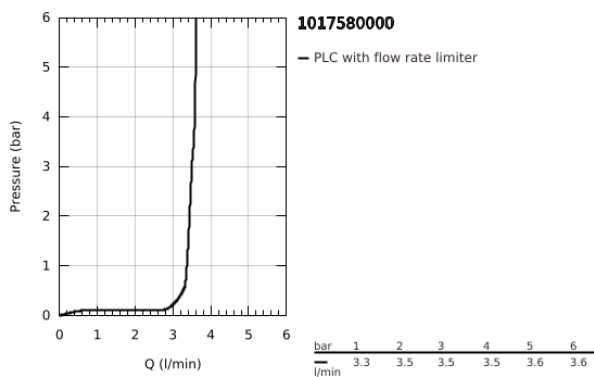

10 175 800 00 **GROHE CUBE0 BASIN MIXER 1/2"**
M-SIZE

PRODUCT DESCRIPTION

- Colour: chrome
- single hole installation
- metal lever
- GROHE SilkMove 28 mm ceramic cartridge
- OpenCold - cold water flow in mid-lever position
- adjustable flow rate limiter
- with temperature limiter
- GROHE LongLife finish
- Low Flow Rate for exceptional efficiency
- maximum flow rate (at 3 bar): 3.5 l/min
- GROHE FastFixation installation system
- pop-up waste set 1 1/4"
- flexible connection hoses

10 175 800 00 **GROHE CUBEO BASIN MIXER 1/2"**
M-SIZE

SPARE PARTS

- 1: Cubeo Lever (Spare part-nr. 1060180000)
 - 2: Cap (Spare part-nr. 46581000)
 - 3: retaining ring (Spare part-nr. 07419000)
 - 4: Cubeo Cartridge (Spare part-nr. 1060179990)
 - 5: Mousseur (Spare part-nr. 48159000)
 - 6: Lift rod (Spare part-nr. 65936PD0)
 - 7: Cubeo Rosette (Spare part-nr. 1060150000)
 - 8: Shank mounting kit (Spare part-nr. 46645000)
 - 9: Waste set 1 1/4" (Spare part-nr. 28910000)
 - 9.1: Plug (Spare part-nr. 07182000)
 - 9.2: Eccentric rod (Spare part-nr. 07052000)
 - 10: Eccentric rod (Spare part-nr. 07341000)*
 - 11: Mounting wrench (Spare part-nr. 19017000)*
- * Optional accessories