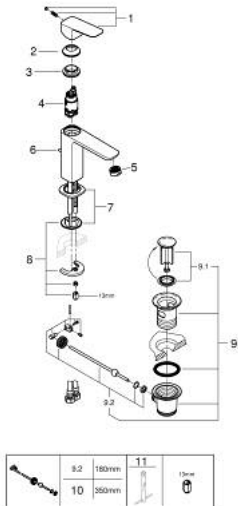

10 175 800 00 **GROHE CUBE0 BASIN MIXER 1/2"**
M-SIZE

PRODUCT DESCRIPTION

- Colour: chrome
- single hole installation
- metal lever
- GROHE SilkMove 28 mm ceramic cartridge
- OpenCold - cold water flow in mid-lever position
- adjustable flow rate limiter
- with temperature limiter
- GROHE LongLife finish
- Low Flow Rate for exceptional efficiency
- maximum flow rate (at 3 bar): 3.5 l/min
- GROHE FastFixation installation system
- pop-up waste set 1 1/4"
- flexible connection hoses

10 175 800 00 **GROHE CUBEO BASIN MIXER 1/2"**
M-SIZE

SPARE PARTS

- 1: Cubeo Lever (Spare part-nr. 1060180000)
 - 2: Cap (Spare part-nr. 46581000)
 - 3: retaining ring (Spare part-nr. 07419000)
 - 4: Cubeo Cartridge (Spare part-nr. 1060179990)
 - 5: Mousseur (Spare part-nr. 48159000)
 - 6: Lift rod (Spare part-nr. 65936PD0)
 - 7: Cubeo Rosette (Spare part-nr. 1060150000)
 - 8: Shank mounting kit (Spare part-nr. 46645000)
 - 9: Waste set 1 1/4" (Spare part-nr. 28910000)
 - 9.1: Plug (Spare part-nr. 07182000)
 - 9.2: Eccentric rod (Spare part-nr. 07052000)
 - 10: Eccentric rod (Spare part-nr. 07341000)*
 - 11: Mounting wrench (Spare part-nr. 19017000)*
- * Optional accessories