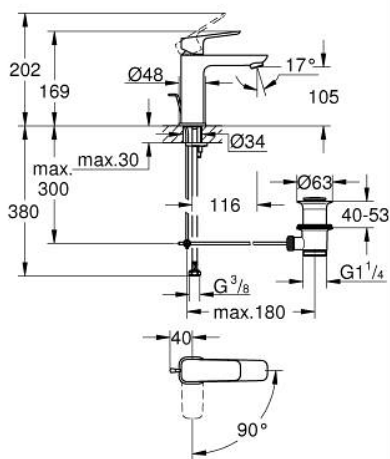

10 175 800 00 **GROHE CUBE0 BASIN MIXER 1/2"**
M-SIZE

PRODUCT DESCRIPTION

- Colour: chrome
- single hole installation
- metal lever
- GROHE SilkMove 28 mm ceramic cartridge
- OpenCold - cold water flow in mid-lever position
- adjustable flow rate limiter
- with temperature limiter
- GROHE LongLife finish
- Low Flow Rate for exceptional efficiency
- maximum flow rate (at 3 bar): 3.5 l/min
- GROHE FastFixation installation system
- pop-up waste set 1 1/4"
- flexible connection hoses

10 175 800 00 **GROHE CUBEO BASIN MIXER 1/2"**
M-SIZE

SPARE PARTS

- 1: Cubeo Lever (Spare part-nr. 1060180000)
 - 2: Cap (Spare part-nr. 46581000)
 - 3: retaining ring (Spare part-nr. 07419000)
 - 4: Cubeo Cartridge (Spare part-nr. 1060179990)
 - 5: Mousseur (Spare part-nr. 48159000)
 - 6: Lift rod (Spare part-nr. 65936PD0)
 - 7: Cubeo Rosette (Spare part-nr. 1060150000)
 - 8: Shank mounting kit (Spare part-nr. 46645000)
 - 9: Waste set 1 1/4" (Spare part-nr. 28910000)
 - 9.1: Plug (Spare part-nr. 07182000)
 - 9.2: Eccentric rod (Spare part-nr. 07052000)
 - 10: Eccentric rod (Spare part-nr. 07341000)*
 - 11: Mounting wrench (Spare part-nr. 19017000)*
- * Optional accessories