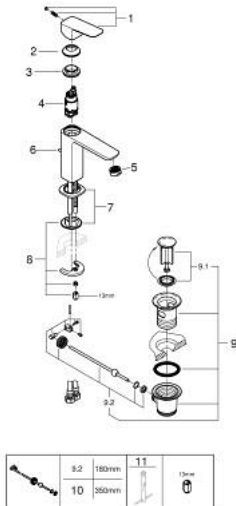

10 175 800 00 **GROHE CUBE BASIN MIXER 1/2"**
M-SIZE

PRODUCT DESCRIPTION

- Tyc: Chrome
- single hole installation
- metal lever
- GROHE SilkMove 28 mm ceramic cartridge
- OpenCold - cold water flow in mid-lever position
- adjustable flow rate limiter
- with temperature limiter
- GROHE LongLife finish
- Low Flow Rate for exceptional efficiency
- maximum flow rate (at 3 bar): 3.5 l/min
- GROHE FastFixation installation system
- pop-up waste set 1 1/4"
- flexible connection hoses

10 175 800 00 **GROHE CUBEO BASIN MIXER 1/2"**
M-SIZE

SPARE PARTS

- 1: Cubeo Lever (Spare part-nr. 1060180000)
 - 2: Cap (Spare part-nr. 46581000)
 - 3: Fitting ring (Spare part-nr. 07419000)
 - 4: Cubeo Cartridge (Spare part-nr. 1060179990)
 - 5: Mousseur (Spare part-nr. 48159000)
 - 6: Lift rod (Spare part-nr. 65936PD0)
 - 7: Cubeo Rosette (Spare part-nr. 1060150000)
 - 8: Shank mounting kit (Spare part-nr. 46645000)
 - 9: Waste set 1 1/4" (Spare part-nr. 28910000)
 - 9.1: Plug (Spare part-nr. 07182000)
 - 9.2: Eccentric rod (Spare part-nr. 07052000)
 - 10: Eccentric rod (Spare part-nr. 07341000)*
 - 11: Mounting wrench (Spare part-nr. 19017000)*
- * Optional accessories