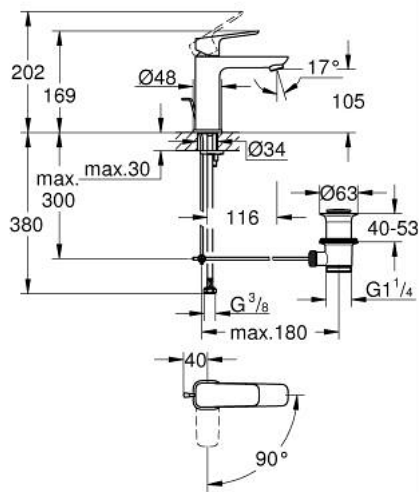

10 175 800 00 **GROHE CUBE BASIN MIXER 1/2"**
M-SIZE

PRODUCT DESCRIPTION

- Tyc: Chrome
- single hole installation
- metal lever
- GROHE SilkMove 28 mm ceramic cartridge
- OpenCold - cold water flow in mid-lever position
- adjustable flow rate limiter
- with temperature limiter
- GROHE LongLife finish
- Low Flow Rate for exceptional efficiency
- maximum flow rate (at 3 bar): 3.5 l/min
- GROHE FastFixation installation system
- pop-up waste set 1 1/4"
- flexible connection hoses

10 175 800 00 **GROHE CUBEO BASIN MIXER 1/2"**
M-SIZE

SPARE PARTS

- 1: Cubeo Lever (Spare part-nr. 1060180000)
 - 2: Cap (Spare part-nr. 46581000)
 - 3: Fitting ring (Spare part-nr. 07419000)
 - 4: Cubeo Cartridge (Spare part-nr. 1060179990)
 - 5: Mousseur (Spare part-nr. 48159000)
 - 6: Lift rod (Spare part-nr. 65936PD0)
 - 7: Cubeo Rosette (Spare part-nr. 1060150000)
 - 8: Shank mounting kit (Spare part-nr. 46645000)
 - 9: Waste set 1 1/4" (Spare part-nr. 28910000)
 - 9.1: Plug (Spare part-nr. 07182000)
 - 9.2: Eccentric rod (Spare part-nr. 07052000)
 - 10: Eccentric rod (Spare part-nr. 07341000)*
 - 11: Mounting wrench (Spare part-nr. 19017000)*
- * Optional accessories