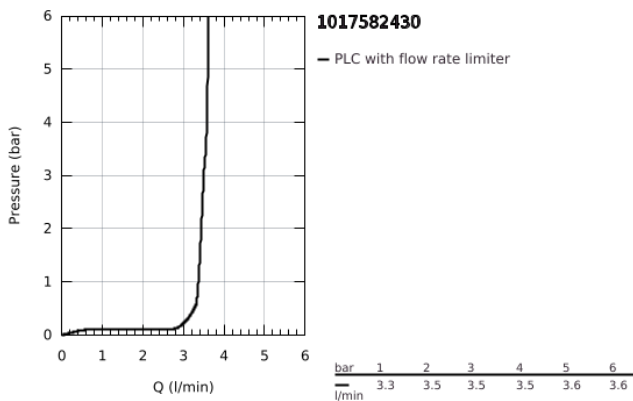

10 175 824 30 GROHE CUBE BASIN MIXER 1/2" M-SIZE

PRODUCT DESCRIPTION

- Colour: matte black
- single hole installation
- metal lever
- GROHE SilkMove 28 mm ceramic cartridge
- OpenCold - cold water flow in mid-lever position
- adjustable flow rate limiter
- with temperature limiter
- Low Flow Rate for exceptional efficiency
- maximum flow rate (at 3 bar): 3.5 l/min
- GROHE FastFixation installation system
- pop-up waste set 1 1/4"
- flexible connection hoses

10 175 824 30 **GROHE CUBEO BASIN MIXER 1/2"**
M-SIZE

SPARE PARTS

- 1: lever (Spare part-nr. 1060182430)
 - 2: Cap (Spare part-nr. 465812430)
 - 3: retaining ring (Spare part-nr. 07419000)
 - 4: Cubeo Cartridge (Spare part-nr. 1060179990)
 - 5: Mousseur (Spare part-nr. 481592430)
 - 6: lift rod (Spare part-nr. 659362430)
 - 7: Cubeo Rosette (Spare part-nr. 1060152430)
 - 8: Shank mounting kit (Spare part-nr. 46645000)
 - 9: Waste set 1 1/4" (Spare part-nr. 289102430)
 - 9.1: Plug (Spare part-nr. 071822430)
 - 9.2: Eccentric rod (Spare part-nr. 07052000)
 - 10: Eccentric rod (Spare part-nr. 07341000)*
 - 11: Mounting wrench (Spare part-nr. 19017000)*
- * Optional accessories