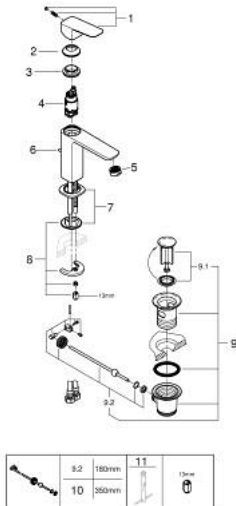

10 175 824 30 GROHE CUBE BASIN MIXER 1/2" M-SIZE

PRODUCT DESCRIPTION

- Colour: matte black
- single hole installation
- metal lever
- GROHE SilkMove 28 mm ceramic cartridge
- OpenCold - cold water flow in mid-lever position
- adjustable flow rate limiter
- with temperature limiter
- Low Flow Rate for exceptional efficiency
- maximum flow rate (at 3 bar): 3.5 l/min
- GROHE FastFixation installation system
- pop-up waste set 1 1/4"
- flexible connection hoses

10 175 824 30 **GROHE CUBEO BASIN MIXER 1/2"**
M-SIZE

SPARE PARTS

- 1: lever (Spare part-nr. 1060182430)
 - 2: Cap (Spare part-nr. 465812430)
 - 3: retaining ring (Spare part-nr. 07419000)
 - 4: Cubeo Cartridge (Spare part-nr. 1060179990)
 - 5: Mousseur (Spare part-nr. 481592430)
 - 6: lift rod (Spare part-nr. 659362430)
 - 7: Cubeo Rosette (Spare part-nr. 1060152430)
 - 8: Shank mounting kit (Spare part-nr. 46645000)
 - 9: Waste set 1 1/4" (Spare part-nr. 289102430)
 - 9.1: Plug (Spare part-nr. 071822430)
 - 9.2: Eccentric rod (Spare part-nr. 07052000)
 - 10: Eccentric rod (Spare part-nr. 07341000)*
 - 11: Mounting wrench (Spare part-nr. 19017000)*
- * Optional accessories