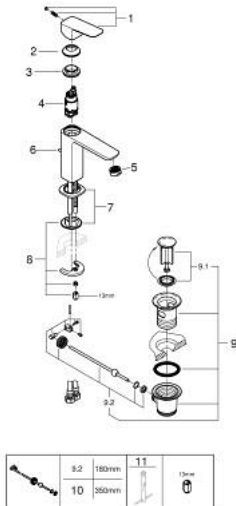

10 175 824 30 **GROHE CUBE0 BASIN MIXER 1/2"**
M-SIZE

PRODUCT DESCRIPTION

- Tyc: matte black
- single hole installation
- metal lever
- GROHE SilkMove 28 mm ceramic cartridge
- OpenCold - cold water flow in mid-lever position
- adjustable flow rate limiter
- with temperature limiter
- Low Flow Rate for exceptional efficiency
- maximum flow rate (at 3 bar): 3.5 l/min
- GROHE FastFixation installation system
- pop-up waste set 1 1/4"
- flexible connection hoses

10 175 824 30 **GROHE CUBEO BASIN MIXER 1/2"**
M-SIZE

SPARE PARTS

- 1: lever (Spare part-nr. 1060182430)
 - 2: Cap (Spare part-nr. 465812430)
 - 3: Fitting ring (Spare part-nr. 07419000)
 - 4: Cubeo Cartridge (Spare part-nr. 1060179990)
 - 5: Mousseur (Spare part-nr. 481592430)
 - 6: lift rod (Spare part-nr. 659362430)
 - 7: Cubeo Rosette (Spare part-nr. 1060152430)
 - 8: Shank mounting kit (Spare part-nr. 46645000)
 - 9: Waste set 1 1/4" (Spare part-nr. 289102430)
 - 9.1: Plug (Spare part-nr. 071822430)
 - 9.2: Eccentric rod (Spare part-nr. 07052000)
 - 10: Eccentric rod (Spare part-nr. 07341000)*
 - 11: Mounting wrench (Spare part-nr. 19017000)*
- * Optional accessories