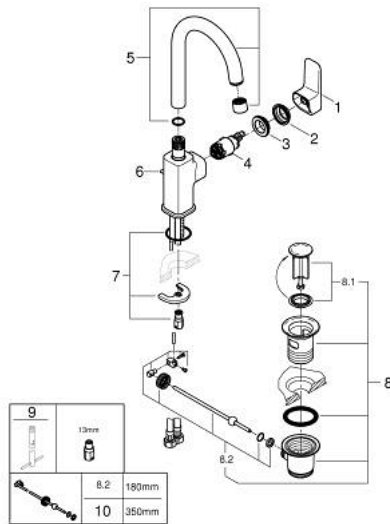

10 176 700 00 GROHE CUBE0 SINGLE-LEVER BASIN MIXER 1/2" L-SIZE

PRODUCT DESCRIPTION

- Colour: chrome
- single hole installation
- metal lever
- GROHE SilkMove 28 mm ceramic cartridge
- OpenCold - cold water flow in mid-lever position
- with temperature limiter
- GROHE LongLife finish
- GROHE EcoJoy - less water, perfect flow
- maximum flow rate (at 3 bar): 5 l/min
- swivel tubular spout
- GROHE FastFixation rapid installation system
- pop-up waste set 1 1/4"
- flexible connection hoses

10 176 700 00 **GROHE CUBEO SINGLE-LEVER BASIN MIXER 1/2" L-SIZE**

SPARE PARTS

- 1: lever (Spare part-nr. 1096320000)
 - 2: Cap (Spare part-nr. 46581000)
 - 3: retaining ring (Spare part-nr. 07419000)
 - 4: cartridge (Spare part-nr. 1096369990)
 - 5: spout (Spare part-nr. 1096330000)
 - 6: lift rod US (Spare part-nr. 65936000)
 - 7: Shank mounting kit (Spare part-nr. 46671000)
 - 8: Waste set 1 1/4" (Spare part-nr. 28910000)
 - 8.1: Plug (Spare part-nr. 07182000)
 - 8.2: Eccentric rod (Spare part-nr. 07052000)
 - 9: Mounting wrench (Spare part-nr. 19017000)*
 - 10: Eccentric rod (Spare part-nr. 07341000)*
- * Optional accessories