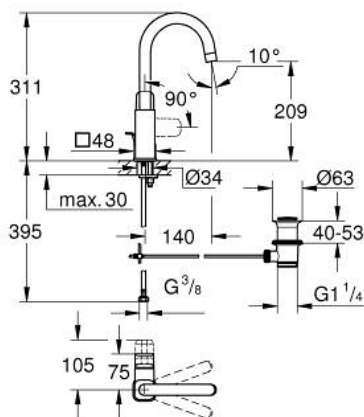

10 176 700 00 GROHE CUBE0 SINGLE-LEVER BASIN MIXER 1/2" L-SIZE

PRODUCT DESCRIPTION

- Colour: chrome
- single hole installation
- metal lever
- GROHE SilkMove 28 mm ceramic cartridge
- OpenCold - cold water flow in mid-lever position
- with temperature limiter
- GROHE LongLife finish
- GROHE EcoJoy - less water, perfect flow
- maximum flow rate (at 3 bar): 5 l/min
- swivel tubular spout
- GROHE FastFixation rapid installation system
- pop-up waste set 1 1/4"
- flexible connection hoses

10 176 700 00 **GROHE CUBEO SINGLE-LEVER BASIN MIXER 1/2" L-SIZE**

SPARE PARTS

- 1: lever (Spare part-nr. 1096320000)
 - 2: Cap (Spare part-nr. 46581000)
 - 3: retaining ring (Spare part-nr. 07419000)
 - 4: cartridge (Spare part-nr. 1096369990)
 - 5: spout (Spare part-nr. 1096330000)
 - 6: lift rod US (Spare part-nr. 65936000)
 - 7: Shank mounting kit (Spare part-nr. 46671000)
 - 8: Waste set 1 1/4" (Spare part-nr. 28910000)
 - 8.1: Plug (Spare part-nr. 07182000)
 - 8.2: Eccentric rod (Spare part-nr. 07052000)
 - 9: Mounting wrench (Spare part-nr. 19017000)*
 - 10: Eccentric rod (Spare part-nr. 07341000)*
- * Optional accessories