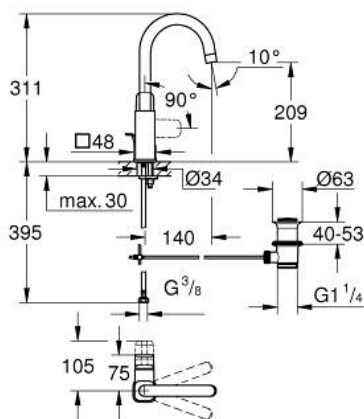

10 176 700 00 **GROHE CUBE0 SINGLE-LEVER BASIN MIXER 1/2"**
L-SIZE

PRODUCT DESCRIPTION

- Tyc: Chrome
- single hole installation
- metal lever
- GROHE SilkMove 28 mm ceramic cartridge
- OpenCold - cold water flow in mid-lever position
- with temperature limiter
- GROHE LongLife finish
- GROHE EcoJoy - Less water, perfect flow
- maximum flow rate (at 3 bar): 5 l/min
- swivel tubular spout
- GROHE FastFixation rapid installation system
- pop-up waste set 1 1/4"
- flexible connection hoses

10 176 700 00 **GROHE CUBEO SINGLE-LEVER BASIN MIXER 1/2"**
L-SIZE

SPARE PARTS

- 1: lever (Spare part-nr. 1096320000)
 - 2: Cap (Spare part-nr. 46581000)
 - 3: Fitting ring (Spare part-nr. 07419000)
 - 4: cartridge (Spare part-nr. 1096369990)
 - 5: spout (Spare part-nr. 1096330000)
 - 6: lift rod US (Spare part-nr. 65936000)
 - 7: Shank mounting kit (Spare part-nr. 46671000)
 - 8: Waste set 1 1/4" (Spare part-nr. 28910000)
 - 8.1: Plug (Spare part-nr. 07182000)
 - 8.2: Eccentric rod (Spare part-nr. 07052000)
 - 9: Mounting wrench (Spare part-nr. 19017000)*
 - 10: Eccentric rod (Spare part-nr. 07341000)*
- * Optional accessories