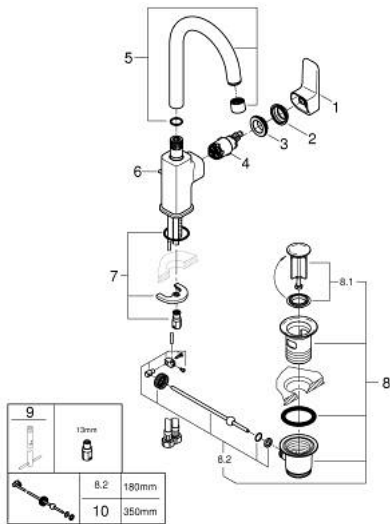

10 176 700 00 **GROHE CUBE0 SINGLE-LEVER BASIN MIXER 1/2"**
L-SIZE

PRODUCT DESCRIPTION

- Tyc: Chrome
- single hole installation
- metal lever
- GROHE SilkMove 28 mm ceramic cartridge
- OpenCold - cold water flow in mid-lever position
- with temperature limiter
- GROHE LongLife finish
- GROHE EcoJoy - Less water, perfect flow
- maximum flow rate (at 3 bar): 5 l/min
- swivel tubular spout
- GROHE FastFixation rapid installation system
- pop-up waste set 1 1/4"
- flexible connection hoses

10 176 700 00 **GROHE CUBEO SINGLE-LEVER BASIN MIXER 1/2"**
L-SIZE

SPARE PARTS

- 1: lever (Spare part-nr. 1096320000)
 - 2: Cap (Spare part-nr. 46581000)
 - 3: Fitting ring (Spare part-nr. 07419000)
 - 4: cartridge (Spare part-nr. 1096369990)
 - 5: spout (Spare part-nr. 1096330000)
 - 6: lift rod US (Spare part-nr. 65936000)
 - 7: Shank mounting kit (Spare part-nr. 46671000)
 - 8: Waste set 1 1/4" (Spare part-nr. 28910000)
 - 8.1: Plug (Spare part-nr. 07182000)
 - 8.2: Eccentric rod (Spare part-nr. 07052000)
 - 9: Mounting wrench (Spare part-nr. 19017000)*
 - 10: Eccentric rod (Spare part-nr. 07341000)*
- * Optional accessories