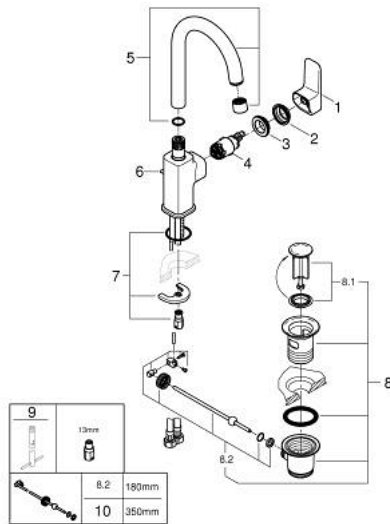

10 176 724 30 GROHE CUBE0 SINGLE-LEVER BASIN MIXER 1/2" L-SIZE

PRODUCT DESCRIPTION

- Colour: matte black
- single hole installation
- metal lever
- GROHE SilkMove 28 mm ceramic cartridge
- OpenCold - cold water flow in mid-lever position
- with temperature limiter
- GROHE EcoJoy - less water, perfect flow
- maximum flow rate (at 3 bar): 5 l/min
- swivel tubular spout
- GROHE FastFixation rapid installation system
- pop-up waste set 1 1/4"
- flexible connection hoses

10 176 724 30 GROHE CUBEO SINGLE-LEVER BASIN MIXER 1/2" L-SIZE

SPARE PARTS

- 1: lever (Spare part-nr. 1096322430)
 - 2: Cap (Spare part-nr. 465812430)
 - 3: retaining ring (Spare part-nr. 07419000)
 - 4: cartridge (Spare part-nr. 1096369990)
 - 5: spout (Spare part-nr. 1096332430)
 - 6: lift rod (Spare part-nr. 659362430)
 - 7: Shank mounting kit (Spare part-nr. 46671000)
 - 8: Waste set 1 1/4" (Spare part-nr. 289102430)
 - 8.1: Plug (Spare part-nr. 071822430)
 - 8.2: Eccentric rod (Spare part-nr. 07052000)
 - 9: Mounting wrench (Spare part-nr. 19017000)*
 - 10: Eccentric rod (Spare part-nr. 07341000)*
- * Optional accessories