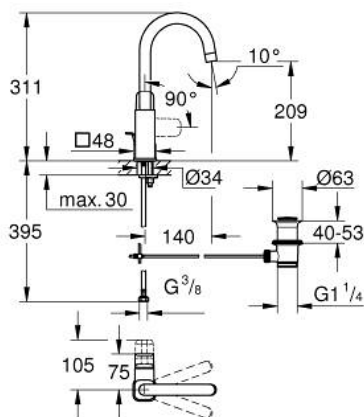

10 176 724 30 GROHE CUBE0 SINGLE-LEVER BASIN MIXER 1/2" L-SIZE

PRODUCT DESCRIPTION

- Colour: matte black
- single hole installation
- metal lever
- GROHE SilkMove 28 mm ceramic cartridge
- OpenCold - cold water flow in mid-lever position
- with temperature limiter
- GROHE EcoJoy - less water, perfect flow
- maximum flow rate (at 3 bar): 5 l/min
- swivel tubular spout
- GROHE FastFixation rapid installation system
- pop-up waste set 1 1/4"
- flexible connection hoses

10 176 724 30 GROHE CUBEO SINGLE-LEVER BASIN MIXER 1/2" L-SIZE

SPARE PARTS

- 1: lever (Spare part-nr. 1096322430)
 - 2: Cap (Spare part-nr. 465812430)
 - 3: retaining ring (Spare part-nr. 07419000)
 - 4: cartridge (Spare part-nr. 1096369990)
 - 5: spout (Spare part-nr. 1096332430)
 - 6: lift rod (Spare part-nr. 659362430)
 - 7: Shank mounting kit (Spare part-nr. 46671000)
 - 8: Waste set 1 1/4" (Spare part-nr. 289102430)
 - 8.1: Plug (Spare part-nr. 071822430)
 - 8.2: Eccentric rod (Spare part-nr. 07052000)
 - 9: Mounting wrench (Spare part-nr. 19017000)*
 - 10: Eccentric rod (Spare part-nr. 07341000)*
- * Optional accessories