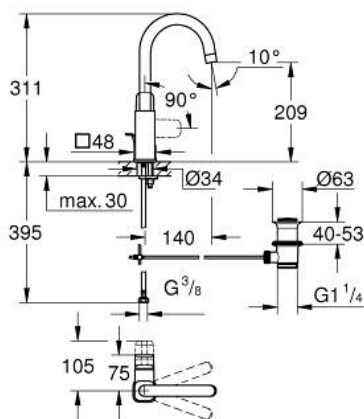

10 176 724 30 **GROHE CUBE0 SINGLE-LEVER BASIN MIXER 1/2"**  
**L-SIZE**

**PRODUCT DESCRIPTION**

- Tyc: matte black
- single hole installation
- metal lever
- GROHE SilkMove 28 mm ceramic cartridge
- OpenCold - cold water flow in mid-lever position
- with temperature limiter
- GROHE EcoJoy - Less water, perfect flow
- maximum flow rate (at 3 bar): 5 l/min
- swivel tubular spout
- GROHE FastFixation rapid installation system
- pop-up waste set 1 1/4"
- flexible connection hoses

10 176 724 30 **GROHE CUBE0 SINGLE-LEVER BASIN MIXER 1/2"**  
**L-SIZE**

**SPARE PARTS**

- 1: lever (Spare part-nr. 1096322430)
- 2: Cap (Spare part-nr. 465812430)
- 3: Fitting ring (Spare part-nr. 07419000)
- 4: cartridge (Spare part-nr. 1096369990)
- 5: spout (Spare part-nr. 1096332430)
- 6: lift rod (Spare part-nr. 659362430)
- 7: Shank mounting kit (Spare part-nr. 46671000)
- 8: Waste set 1 1/4" (Spare part-nr. 289102430)
- 8.1: Plug (Spare part-nr. 071822430)
- 8.2: Eccentric rod (Spare part-nr. 07052000)
- 9: Mounting wrench (Spare part-nr. 19017000)\*
- 10: Eccentric rod (Spare part-nr. 07341000)\*