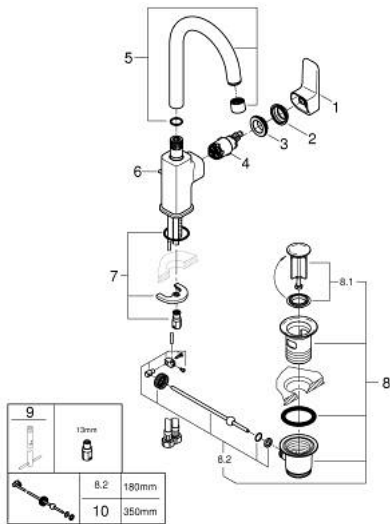

10 176 724 30 **GROHE CUBE0 SINGLE-LEVER BASIN MIXER 1/2"**  
**L-SIZE**

**PRODUCT DESCRIPTION**

- Tyc: matte black
- single hole installation
- metal lever
- GROHE SilkMove 28 mm ceramic cartridge
- OpenCold - cold water flow in mid-lever position
- with temperature limiter
- GROHE EcoJoy - Less water, perfect flow
- maximum flow rate (at 3 bar): 5 l/min
- swivel tubular spout
- GROHE FastFixation rapid installation system
- pop-up waste set 1 1/4"
- flexible connection hoses

10 176 724 30 **GROHE CUBE0 SINGLE-LEVER BASIN MIXER 1/2"**  
**L-SIZE**

**SPARE PARTS**

- 1: lever (Spare part-nr. 1096322430)
- 2: Cap (Spare part-nr. 465812430)
- 3: Fitting ring (Spare part-nr. 07419000)
- 4: cartridge (Spare part-nr. 1096369990)
- 5: spout (Spare part-nr. 1096332430)
- 6: lift rod (Spare part-nr. 659362430)
- 7: Shank mounting kit (Spare part-nr. 46671000)
- 8: Waste set 1 1/4" (Spare part-nr. 289102430)
- 8.1: Plug (Spare part-nr. 071822430)
- 8.2: Eccentric rod (Spare part-nr. 07052000)
- 9: Mounting wrench (Spare part-nr. 19017000)\*
- 10: Eccentric rod (Spare part-nr. 07341000)\*