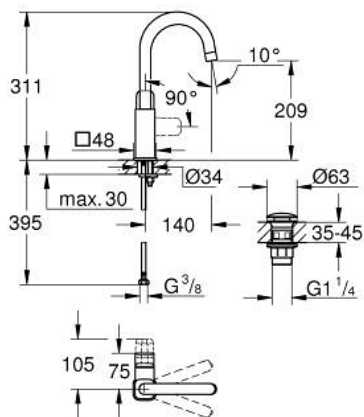

10 177 100 00 GROHE CUBE0 SINGLE-LEVER BASIN MIXER 1/2" L-SIZE

PRODUCT DESCRIPTION

- Colour: chrome
- single hole installation
- metal lever
- GROHE SilkMove 28 mm ceramic cartridge
- OpenCold - cold water flow in mid-lever position
- with temperature limiter
- GROHE LongLife finish
- GROHE EcoJoy - less water, perfect flow
- maximum flow rate (at 3 bar): 5 l/min
- swivel tubular spout
- GROHE FastFixation rapid installation system
- smooth body with push-open waste set 1 1/4"
- flexible connection hoses
- professional exclusive

10 177 100 00 **GROHE CUBE0 SINGLE-LEVER BASIN MIXER 1/2" L-SIZE**

SPARE PARTS

- 1: lever (Spare part-nr. 1096320000)
- 2: Cap (Spare part-nr. 46581000)
- 3: retaining ring (Spare part-nr. 07419000)
- 4: cartridge (Spare part-nr. 1096369990)
- 5: spout (Spare part-nr. 1096330000)
- 6: Shank mounting kit (Spare part-nr. 46671000)
- 7: Waste set with push-open plug (Spare part-nr. 65807000)
- 8: Mounting wrench (Spare part-nr. 19017000)*