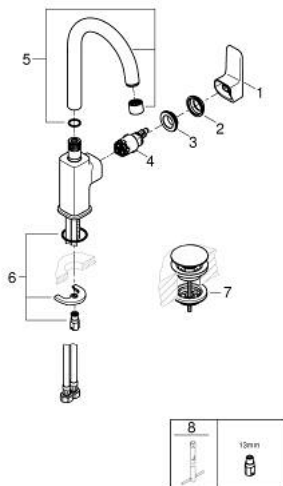

10 177 100 00 GROHE CUBE0 SINGLE-LEVER BASIN MIXER 1/2" L-SIZE

PRODUCT DESCRIPTION

- Colour: chrome
- single hole installation
- metal lever
- GROHE SilkMove 28 mm ceramic cartridge
- OpenCold - cold water flow in mid-lever position
- with temperature limiter
- GROHE LongLife finish
- GROHE EcoJoy - less water, perfect flow
- maximum flow rate (at 3 bar): 5 l/min
- swivel tubular spout
- GROHE FastFixation rapid installation system
- smooth body with push-open waste set 1 1/4"
- flexible connection hoses
- professional exclusive

10 177 100 00 **GROHE CUBE0 SINGLE-LEVER BASIN MIXER 1/2" L-SIZE**

SPARE PARTS

- 1: lever (Spare part-nr. 1096320000)
- 2: Cap (Spare part-nr. 46581000)
- 3: retaining ring (Spare part-nr. 07419000)
- 4: cartridge (Spare part-nr. 1096369990)
- 5: spout (Spare part-nr. 1096330000)
- 6: Shank mounting kit (Spare part-nr. 46671000)
- 7: Waste set with push-open plug (Spare part-nr. 65807000)
- 8: Mounting wrench (Spare part-nr. 19017000)*