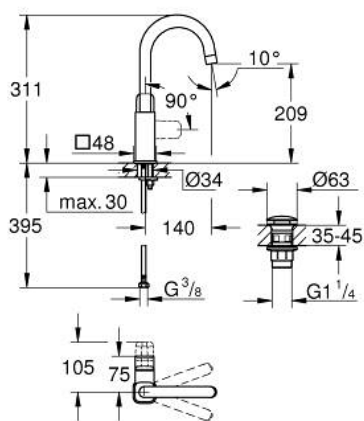

10 177 100 00 **GROHE CUBE0 SINGLE-LEVER BASIN MIXER 1/2"**
L-SIZE

PRODUCT DESCRIPTION

- Tyc: Chrome
- single hole installation
- metal lever
- GROHE SilkMove 28 mm ceramic cartridge
- OpenCold - cold water flow in mid-lever position
- with temperature limiter
- GROHE LongLife finish
- GROHE EcoJoy - Less water, perfect flow
- maximum flow rate (at 3 bar): 5 l/min
- swivel tubular spout
- GROHE FastFixation rapid installation system
- smooth body with push-open waste set 1 1/4"
- flexible connection hoses
- professional exclusive

10 177 100 00 **GROHE CUBEO SINGLE-LEVER BASIN MIXER 1/2"**
L-SIZE

SPARE PARTS

- 1: lever (Spare part-nr. 1096320000)
 - 2: Cap (Spare part-nr. 46581000)
 - 3: Fitting ring (Spare part-nr. 07419000)
 - 4: cartridge (Spare part-nr. 1096369990)
 - 5: spout (Spare part-nr. 1096330000)
 - 6: Shank mounting kit (Spare part-nr. 46671000)
 - 7: Waste set with push-open plug (Spare part-nr. 65807000)
 - 8: Mounting wrench (Spare part-nr. 19017000)*
- * Optional accessories