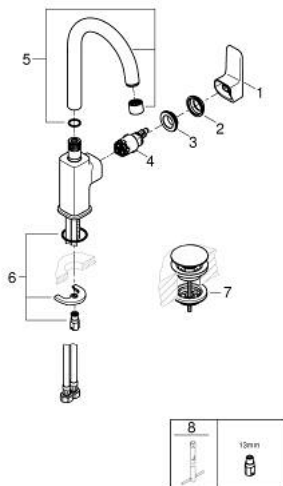

10 177 100 00 **GROHE CUBE0 SINGLE-LEVER BASIN MIXER 1/2"**
L-SIZE

PRODUCT DESCRIPTION

- Tyc: Chrome
- single hole installation
- metal lever
- GROHE SilkMove 28 mm ceramic cartridge
- OpenCold - cold water flow in mid-lever position
- with temperature limiter
- GROHE LongLife finish
- GROHE EcoJoy - Less water, perfect flow
- maximum flow rate (at 3 bar): 5 l/min
- swivel tubular spout
- GROHE FastFixation rapid installation system
- smooth body with push-open waste set 1 1/4"
- flexible connection hoses
- professional exclusive

10 177 100 00 **GROHE CUBEO SINGLE-LEVER BASIN MIXER 1/2"**
L-SIZE

SPARE PARTS

- 1: lever (Spare part-nr. 1096320000)
 - 2: Cap (Spare part-nr. 46581000)
 - 3: Fitting ring (Spare part-nr. 07419000)
 - 4: cartridge (Spare part-nr. 1096369990)
 - 5: spout (Spare part-nr. 1096330000)
 - 6: Shank mounting kit (Spare part-nr. 46671000)
 - 7: Waste set with push-open plug (Spare part-nr. 65807000)
 - 8: Mounting wrench (Spare part-nr. 19017000)*
- * Optional accessories