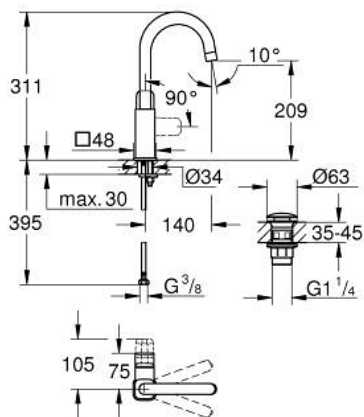

10 177 124 30 GROHE CUBE0 SINGLE-LEVER BASIN MIXER 1/2" L-SIZE

PRODUCT DESCRIPTION

- Colour: matte black
- single hole installation
- metal lever
- GROHE SilkMove 28 mm ceramic cartridge
- OpenCold - cold water flow in mid-lever position
- with temperature limiter
- GROHE EcoJoy - less water, perfect flow
- maximum flow rate (at 3 bar): 5 l/min
- swivel tubular spout
- GROHE FastFixation rapid installation system
- smooth body with push-open waste set 1 1/4"
- flexible connection hoses
- professional exclusive

10 177 124 30 GROHE CUBEO SINGLE-LEVER BASIN MIXER 1/2" L-SIZE

SPARE PARTS

- 1: lever (Spare part-nr. 1096322430)
- 2: Cap (Spare part-nr. 465812430)
- 3: retaining ring (Spare part-nr. 07419000)
- 4: cartridge (Spare part-nr. 1096369990)
- 5: spout (Spare part-nr. 1096332430)
- 6: Shank mounting kit (Spare part-nr. 46671000)
- 7: Waste set with push-open plug (Spare part-nr. 658072430)
- 8: Mounting wrench (Spare part-nr. 19017000)*