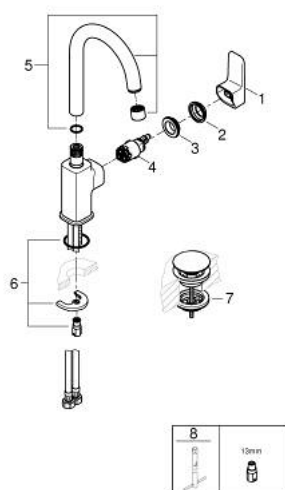

10 177 124 30 GROHE CUBE0 SINGLE-LEVER BASIN MIXER 1/2" L-SIZE

PRODUCT DESCRIPTION

- Colour: matte black
- single hole installation
- metal lever
- GROHE SilkMove 28 mm ceramic cartridge
- OpenCold - cold water flow in mid-lever position
- with temperature limiter
- GROHE EcoJoy - less water, perfect flow
- maximum flow rate (at 3 bar): 5 l/min
- swivel tubular spout
- GROHE FastFixation rapid installation system
- smooth body with push-open waste set 1 1/4"
- flexible connection hoses
- professional exclusive

10 177 124 30 GROHE CUBEO SINGLE-LEVER BASIN MIXER 1/2" L-SIZE

SPARE PARTS

- 1: lever (Spare part-nr. 1096322430)
- 2: Cap (Spare part-nr. 465812430)
- 3: retaining ring (Spare part-nr. 07419000)
- 4: cartridge (Spare part-nr. 1096369990)
- 5: spout (Spare part-nr. 1096332430)
- 6: Shank mounting kit (Spare part-nr. 46671000)
- 7: Waste set with push-open plug (Spare part-nr. 658072430)
- 8: Mounting wrench (Spare part-nr. 19017000)*