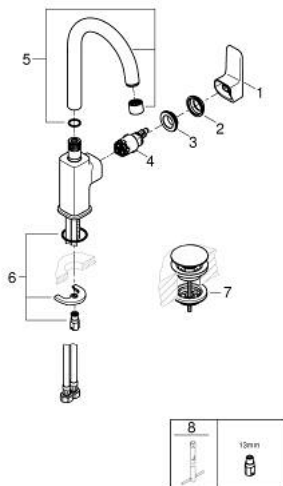

10 177 124 30 GROHE CUBE0 SINGLE-LEVER BASIN MIXER 1/2" L-SIZE

PRODUCT DESCRIPTION

- Tyc: matte black
- single hole installation
- metal lever
- GROHE SilkMove 28 mm ceramic cartridge
- OpenCold - cold water flow in mid-lever position
- with temperature limiter
- GROHE EcoJoy - Less water, perfect flow
- maximum flow rate (at 3 bar): 5 l/min
- swivel tubular spout
- GROHE FastFixation rapid installation system
- smooth body with push-open waste set 1 1/4"
- flexible connection hoses
- professional exclusive

10 177 124 30 **GROHE CUBE0 SINGLE-LEVER BASIN MIXER 1/2"**
L-SIZE

SPARE PARTS

- 1: lever (Spare part-nr. 1096322430)
 - 2: Cap (Spare part-nr. 465812430)
 - 3: Fitting ring (Spare part-nr. 07419000)
 - 4: cartridge (Spare part-nr. 1096369990)
 - 5: spout (Spare part-nr. 1096332430)
 - 6: Shank mounting kit (Spare part-nr. 46671000)
 - 7: Waste set with push-open plug (Spare part-nr. 658072430)
 - 8: Mounting wrench (Spare part-nr. 19017000)*
- * Optional accessories