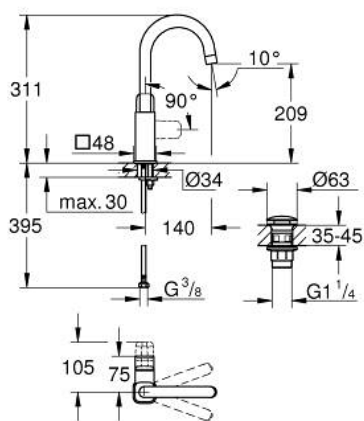

10 177 124 30 GROHE CUBE0 SINGLE-LEVER BASIN MIXER 1/2" L-SIZE

PRODUCT DESCRIPTION

- Tyc: matte black
- single hole installation
- metal lever
- GROHE SilkMove 28 mm ceramic cartridge
- OpenCold - cold water flow in mid-lever position
- with temperature limiter
- GROHE EcoJoy - Less water, perfect flow
- maximum flow rate (at 3 bar): 5 l/min
- swivel tubular spout
- GROHE FastFixation rapid installation system
- smooth body with push-open waste set 1 1/4"
- flexible connection hoses
- professional exclusive

10 177 124 30 **GROHE CUBE0 SINGLE-LEVER BASIN MIXER 1/2"**
L-SIZE

SPARE PARTS

- 1: lever (Spare part-nr. 1096322430)
 - 2: Cap (Spare part-nr. 465812430)
 - 3: Fitting ring (Spare part-nr. 07419000)
 - 4: cartridge (Spare part-nr. 1096369990)
 - 5: spout (Spare part-nr. 1096332430)
 - 6: Shank mounting kit (Spare part-nr. 46671000)
 - 7: Waste set with push-open plug (Spare part-nr. 658072430)
 - 8: Mounting wrench (Spare part-nr. 19017000)*
- * Optional accessories