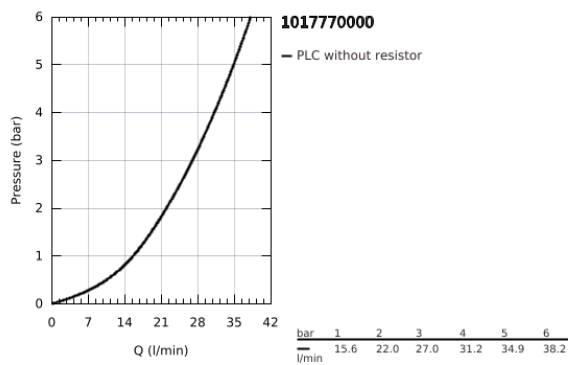

10 177 700 00 GROHE CUBE0 SINGLE-LEVER SHOWER MIXER

PRODUCT DESCRIPTION

- Colour: chrome
- trim set for GROHE Rapido SmartBox (35 600/35 604)
- GROHE SilkMove 46 mm ceramic cartridge
- GROHE FastFixation escutcheon with covered shaft sealing and covered fixing
- metal escutcheon, retroactively 6° adjustable
- metal lever
- without roughing-in set 35 600/35 604 (please order separately)
- flow performance: outlet B or C = 30 l/min

10 177 700 00 GROHE CUBEO SINGLE-LEVER SHOWER MIXER

SPARE PARTS

- 1: lever (Spare part-nr. 1063380000)
 - 2: escutcheon (Spare part-nr. 1039640000)
 - 3: Mounting plate (Spare part-nr. 48441000)
 - 4: cap (Spare part-nr. 1047190000)
 - 5: Cartridge (Spare part-nr. 46048000)
 - 6: Seal (Spare part-nr. 48360000)
 - 7: Temperature limiter (Spare part-nr. 46375000)*
 - 8: Universal extension set single-lever mixers, 25 mm (Spare part-nr. 14056000)*
 - 9: Universal extension set single-lever mixers, 50 mm (Spare part-nr. 14057000)*
- * Optional accessories