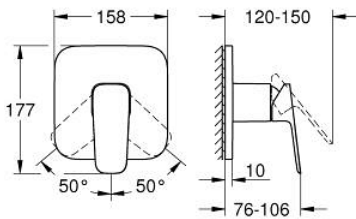

10 177 700 00 GROHE CUBE0 SINGLE-LEVER SHOWER MIXER

PRODUCT DESCRIPTION

- Colour: chrome
- trim set for GROHE Rapido SmartBox (35 600/35 604)
- GROHE SilkMove 46 mm ceramic cartridge
- GROHE FastFixation escutcheon with covered shaft sealing and covered fixing
- metal escutcheon, retroactively 6° adjustable
- metal lever
- without roughing-in set 35 600/35 604 (please order separately)
- flow performance: outlet B or C = 30 l/min

10 177 700 00 GROHE CUBEO SINGLE-LEVER SHOWER MIXER

SPARE PARTS

- 1: lever (Spare part-nr. 1063380000)
 - 2: escutcheon (Spare part-nr. 1039640000)
 - 3: Mounting plate (Spare part-nr. 48441000)
 - 4: cap (Spare part-nr. 1047190000)
 - 5: Cartridge (Spare part-nr. 46048000)
 - 6: Seal (Spare part-nr. 48360000)
 - 7: Temperature limiter (Spare part-nr. 46375000)*
 - 8: Universal extension set single-lever mixers, 25 mm (Spare part-nr. 14056000)*
 - 9: Universal extension set single-lever mixers, 50 mm (Spare part-nr. 14057000)*
- * Optional accessories