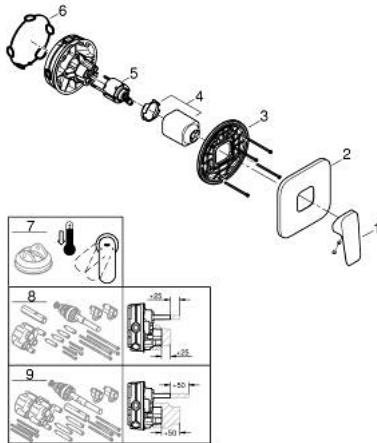

10 177 700 00 GROHE CUBE0 SINGLE-LEVER SHOWER MIXER

PRODUCT DESCRIPTION

- Colour: chrome
- trim set for GROHE Rapido SmartBox (35 600/35 604)
- GROHE SilkMove 46 mm ceramic cartridge
- GROHE FastFixation escutcheon with covered shaft sealing and covered fixing
- metal escutcheon, retroactively 6° adjustable
- metal lever
- without roughing-in set 35 600/35 604 (please order separately)
- flow performance: outlet B or C = 30 l/min

10 177 700 00 GROHE CUBEO SINGLE-LEVER SHOWER MIXER

SPARE PARTS

- 1: lever (Spare part-nr. 1063380000)
 - 2: escutcheon (Spare part-nr. 1039640000)
 - 3: Mounting plate (Spare part-nr. 48441000)
 - 4: cap (Spare part-nr. 1047190000)
 - 5: Cartridge (Spare part-nr. 46048000)
 - 6: Seal (Spare part-nr. 48360000)
 - 7: Temperature limiter (Spare part-nr. 46375000)*
 - 8: Universal extension set single-lever mixers, 25 mm (Spare part-nr. 14056000)*
 - 9: Universal extension set single-lever mixers, 50 mm (Spare part-nr. 14057000)*
- * Optional accessories