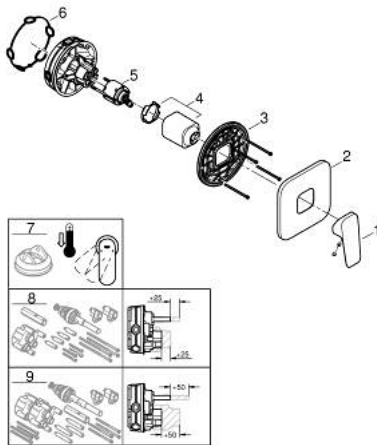

10 177 700 00 GROHE CUBE0 SINGLE-LEVER SHOWER MIXER

PRODUCT DESCRIPTION

- Tyc: Chrome
- trim set for GROHE Rapido SmartBox (35 600/35 604)
- GROHE SilkMove 46 mm ceramic cartridge
- FastFixation escutcheon with covered shaft sealing and covered fixing
- metal escutcheon, retroactively 6° adjustable
- metal lever
- without roughing-in set 35 600/35 604 (please order separately)
- flow performance: outlet B or C = 30 l/min

10 177 700 00 GROHE CUBEO SINGLE-LEVER SHOWER MIXER

SPARE PARTS

- 1: lever (Spare part-nr. 1063380000)
 - 2: escutcheon (Spare part-nr. 1039640000)
 - 3: Mounting plate (Spare part-nr. 48441000)
 - 4: cap (Spare part-nr. 1047190000)
 - 5: Cartridge (Spare part-nr. 46048000)
 - 6: Seal (Spare part-nr. 48360000)
 - 7: Temperature limiter (Spare part-nr. 46375000)*
 - 8: Universal extension set single-lever mixers, 25 mm (Spare part-nr. 14056000)*
 - 9: Universal extension set single-lever mixers, 50 mm (Spare part-nr. 14057000)*
- * Optional accessories