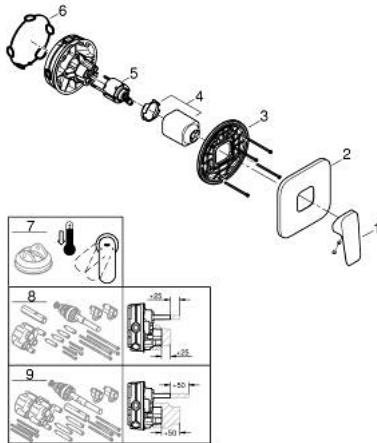

## 10 177 700 00 GROHE CUBE0 SINGLE-LEVER SHOWER MIXER

### PRODUCT DESCRIPTION

- Tyc: Chrome
- trim set for GROHE Rapido SmartBox (35 600/35 604)
- GROHE SilkMove 46 mm ceramic cartridge
- GROHE FastFixation escutcheon with covered shaft sealing and covered fixing
- metal escutcheon, retroactively 6° adjustable
- metal lever
- without roughing-in set 35 600/35 604 (please order separately)
- flow performance: outlet B or C = 30 l/min

### SPARE PARTS

- 1: lever (Spare part-nr. 1063380000)
  - 2: escutcheon (Spare part-nr. 1039640000)
  - 3: Mounting plate (Spare part-nr. 48441000)
  - 4: cap (Spare part-nr. 1047190000)
  - 5: Cartridge (Spare part-nr. 46048000)
  - 6: Seal (Spare part-nr. 48360000)
  - 7: Temperature limiter (Spare part-nr. 46375000)\*
  - 8: Universal extension set single-lever mixers, 25 mm (Spare part-nr. 14056000 )\*
  - 9: Universal extension set single-lever mixers, 50 mm (Spare part-nr. 14057000 )\*
- \* Optional accessories