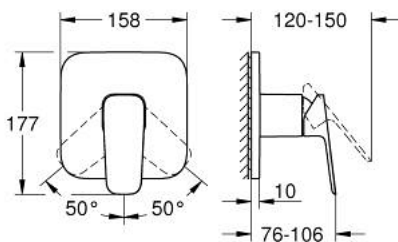

10 177 700 00 GROHE CUBE0 SINGLE-LEVER SHOWER MIXER

PRODUCT DESCRIPTION

- Tyc: Chrome
- trim set for GROHE Rapido SmartBox (35 600/35 604)
- GROHE SilkMove 46 mm ceramic cartridge
- FastFixation escutcheon with covered shaft sealing and covered fixing
- metal escutcheon, retroactively 6° adjustable
- metal lever
- without roughing-in set 35 600/35 604 (please order separately)
- flow performance: outlet B or C = 30 l/min

10 177 700 00 GROHE CUBEO SINGLE-LEVER SHOWER MIXER

SPARE PARTS

- 1: lever (Spare part-nr. 1063380000)
 - 2: escutcheon (Spare part-nr. 1039640000)
 - 3: Mounting plate (Spare part-nr. 48441000)
 - 4: cap (Spare part-nr. 1047190000)
 - 5: Cartridge (Spare part-nr. 46048000)
 - 6: Seal (Spare part-nr. 48360000)
 - 7: Temperature limiter (Spare part-nr. 46375000)*
 - 8: Universal extension set single-lever mixers, 25 mm (Spare part-nr. 14056000)*
 - 9: Universal extension set single-lever mixers, 50 mm (Spare part-nr. 14057000)*
- * Optional accessories