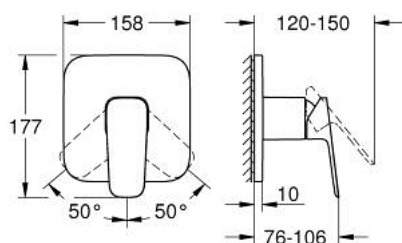

## 10 177 700 00 GROHE CUBE0 SINGLE-LEVER SHOWER MIXER

### PRODUCT DESCRIPTION

- Tyc: Chrome
- trim set for GROHE Rapido SmartBox (35 600/35 604)
- GROHE SilkMove 46 mm ceramic cartridge
- GROHE FastFixation escutcheon with covered shaft sealing and covered fixing
- metal escutcheon, retroactively 6° adjustable
- metal lever
- without roughing-in set 35 600/35 604 (please order separately)
- flow performance: outlet B or C = 30 l/min

## 10 177 700 00 GROHE CUBEO SINGLE-LEVER SHOWER MIXER