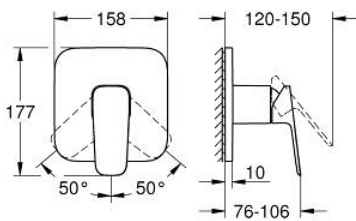

## 10 177 724 30 GROHE CUBE0 SINGLE-LEVER SHOWER MIXER

### PRODUCT DESCRIPTION

- Colour: matte black
- trim set for GROHE Rapido SmartBox (35 600/35 604)
- GROHE SilkMove 46 mm ceramic cartridge
- GROHE FastFixation escutcheon with covered shaft sealing and covered fixing
- metal escutcheon, retroactively 6° adjustable
- metal lever
- without roughing-in set 35 600/35 604 (please order separately)
- flow performance: outlet B or C = 30 l/min