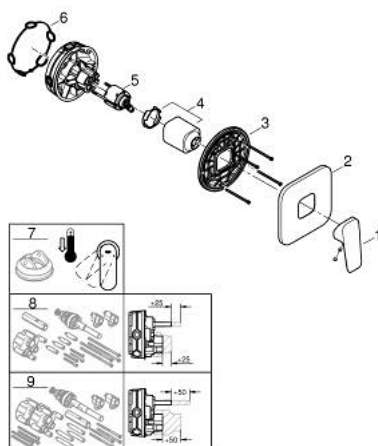

## 10 177 724 30 GROHE CUBE0 SINGLE-LEVER SHOWER MIXER

### PRODUCT DESCRIPTION

- Colour: matte black
- trim set for GROHE Rapido SmartBox (35 600/35 604)
- GROHE SilkMove 46 mm ceramic cartridge
- GROHE FastFixation escutcheon with covered shaft sealing and covered fixing
- metal escutcheon, retroactively 6° adjustable
- metal lever
- without roughing-in set 35 600/35 604 (please order separately)
- flow performance: outlet B or C = 30 l/min

### SPARE PARTS

- 1: lever (Spare part-nr. 1063382430)
  - 2: escutcheon (Spare part-nr. 1039642430)
  - 3: Mounting plate (Spare part-nr. 48441000)
  - 4: cap (Spare part-nr. 1047192430)
  - 5: Cartridge (Spare part-nr. 46048000)
  - 6: Seal (Spare part-nr. 48360000)
  - 7: Temperature limiter (Spare part-nr. 46375000)\*
  - 8: Universal extension set single-lever mixers, 25 mm (Spare part-nr. 14056000)\*
  - 9: Universal extension set single-lever mixers, 50 mm (Spare part-nr. 14057000)\*
- \* Optional accessories