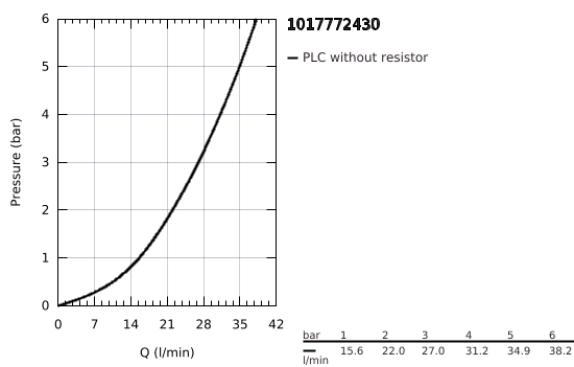

## 10 177 724 30 GROHE CUBE0 SINGLE-LEVER SHOWER MIXER

### PRODUCT DESCRIPTION

- Colour: matte black
- trim set for GROHE Rapido SmartBox (35 600/35 604)
- GROHE SilkMove 46 mm ceramic cartridge
- GROHE FastFixation escutcheon with covered shaft sealing and covered fixing
- metal escutcheon, retroactively 6° adjustable
- metal lever
- without roughing-in set 35 600/35 604 (please order separately)
- flow performance: outlet B or C = 30 l/min