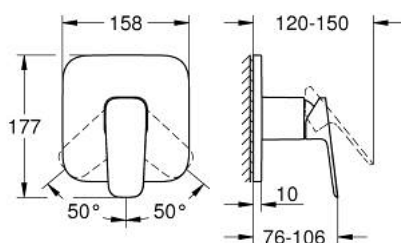

## 10 177 724 30 GROHE CUBE0 SINGLE-LEVER SHOWER MIXER

### PRODUCT DESCRIPTION

- Tyc: matte black
- trim set for GROHE Rapido SmartBox (35 600/35 604)
- GROHE SilkMove 46 mm ceramic cartridge
- GROHE FastFixation escutcheon with covered shaft sealing and covered fixing
- metal escutcheon, retroactively 6° adjustable
- metal lever
- without roughing-in set 35 600/35 604 (please order separately)
- flow performance: outlet B or C = 30 l/min

## 10 177 724 30 GROHE CUBEO SINGLE-LEVER SHOWER MIXER

### SPARE PARTS

- 1: lever (Spare part-nr. 1063382430)
  - 2: escutcheon (Spare part-nr. 1039642430)
  - 3: Mounting plate (Spare part-nr. 48441000)
  - 4: cap (Spare part-nr. 1047192430)
  - 5: Cartridge (Spare part-nr. 46048000)
  - 6: Seal (Spare part-nr. 48360000)
  - 7: Temperature limiter (Spare part-nr. 46375000)\*
  - 8: Universal extension set single-lever mixers, 25 mm (Spare part-nr. 14056000)\*
  - 9: Universal extension set single-lever mixers, 50 mm (Spare part-nr. 14057000)\*
- \* Optional accessories