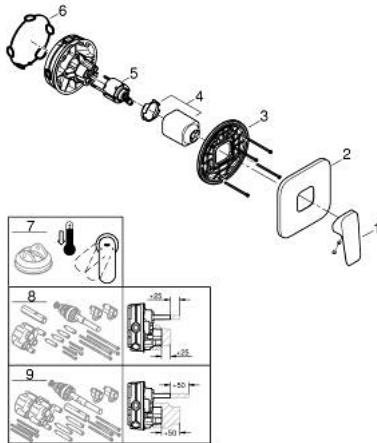

## 10 177 724 30 GROHE CUBE0 SINGLE-LEVER SHOWER MIXER

### PRODUCT DESCRIPTION

- Tyc: matte black
- trim set for GROHE Rapido SmartBox (35 600/35 604)
- GROHE SilkMove 46 mm ceramic cartridge
- GROHE FastFixation escutcheon with covered shaft sealing and covered fixing
- metal escutcheon, retroactively 6° adjustable
- metal lever
- without roughing-in set 35 600/35 604 (please order separately)
- flow performance: outlet B or C = 30 l/min

### SPARE PARTS

- 1: lever (Spare part-nr. 1063382430)
  - 2: escutcheon (Spare part-nr. 1039642430)
  - 3: Mounting plate (Spare part-nr. 48441000)
  - 4: cap (Spare part-nr. 1047192430)
  - 5: Cartridge (Spare part-nr. 46048000)
  - 6: Seal (Spare part-nr. 48360000)
  - 7: Temperature limiter (Spare part-nr. 46375000)\*
  - 8: Universal extension set single-lever mixers, 25 mm (Spare part-nr. 14056000)\*
  - 9: Universal extension set single-lever mixers, 50 mm (Spare part-nr. 14057000)\*
- \* Optional accessories