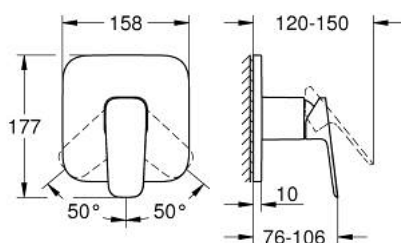

## 10 177 724 30 GROHE CUBE0 SINGLE-LEVER SHOWER MIXER

### PRODUCT DESCRIPTION

- Tyc: matte black
- trim set for GROHE Rapido SmartBox (35 600/35 604)
- GROHE SilkMove 46 mm ceramic cartridge
- FastFixation escutcheon with covered shaft sealing and covered fixing
- metal escutcheon, retroactively 6° adjustable
- metal lever
- without roughing-in set 35 600/35 604 (please order separately)
- flow performance: outlet B or C = 30 l/min

## 10 177 724 30 GROHE CUBEO SINGLE-LEVER SHOWER MIXER

### SPARE PARTS

- 1: lever (Spare part-nr. 1063382430)
  - 2: escutcheon (Spare part-nr. 1039642430)
  - 3: Mounting plate (Spare part-nr. 48441000)
  - 4: cap (Spare part-nr. 1047192430)
  - 5: Cartridge (Spare part-nr. 46048000)
  - 6: Seal (Spare part-nr. 48360000)
  - 7: Temperature limiter (Spare part-nr. 46375000)\*
  - 8: Universal extension set single-lever mixers, 25 mm (Spare part-nr. 14056000 )\*
  - 9: Universal extension set single-lever mixers, 50 mm (Spare part-nr. 14057000 )\*
- \* Optional accessories