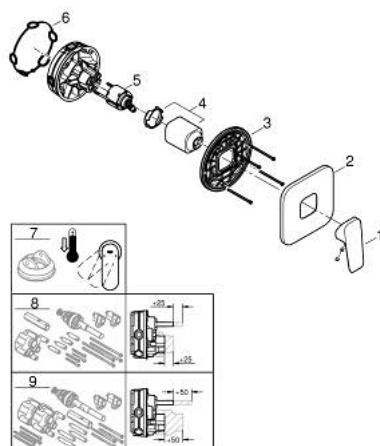

## 10 177 724 30 GROHE CUBE0 SINGLE-LEVER SHOWER MIXER

### PRODUCT DESCRIPTION

- Tyc: matte black
- trim set for GROHE Rapido SmartBox (35 600/35 604)
- GROHE SilkMove 46 mm ceramic cartridge
- FastFixation escutcheon with covered shaft sealing and covered fixing
- metal escutcheon, retroactively 6° adjustable
- metal lever
- without roughing-in set 35 600/35 604 (please order separately)
- flow performance: outlet B or C = 30 l/min

### SPARE PARTS

- 1: lever (Spare part-nr. 1063382430)
  - 2: escutcheon (Spare part-nr. 1039642430)
  - 3: Mounting plate (Spare part-nr. 48441000)
  - 4: cap (Spare part-nr. 1047192430)
  - 5: Cartridge (Spare part-nr. 46048000)
  - 6: Seal (Spare part-nr. 48360000)
  - 7: Temperature limiter (Spare part-nr. 46375000)\*
  - 8: Universal extension set single-lever mixers, 25 mm (Spare part-nr. 14056000 )\*
  - 9: Universal extension set single-lever mixers, 50 mm (Spare part-nr. 14057000 )\*
- \* Optional accessories