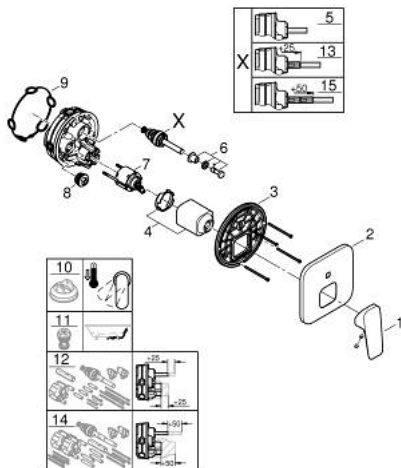

10 177 800 00 GROHE CUBEO SINGLE-LEVER MIXER WITH 2-WAY DIVERTER

PRODUCT DESCRIPTION

- Colour: chrome
- trim set for GROHE Rapido SmartBox (35 600/35 604)
- GROHE SilkMove 46 mm ceramic cartridge
- FastFixation escutcheon with covered shaft sealing and covered fixing
- metal escutcheon, retroactively 6° adjustable
- automatic 2-way diverter
- metal lever
- without roughing-in set 35 600/35 604 (please order separately)
- flow performance: outlet B = 27 l/min, outlet C = 27 l/min

10 177 800 00 GROHE CUBEO SINGLE-LEVER MIXER WITH 2-WAY DIVERTER

SPARE PARTS

- 1: lever (Spare part-nr. 1063380000)
 - 2: escutcheon (Spare part-nr. 1047200000)
 - 3: Mounting plate (Spare part-nr. 48438000)
 - 4: cap (Spare part-nr. 1047190000)
 - 5: Diverter (Spare part-nr. 48634000)
 - 6: diverter knob (Spare part-nr. 1047210000)
 - 7: Cartridge (Spare part-nr. 46048000)
 - 8: Non-return valve (Spare part-nr. 49085000)
 - 9: Seal (Spare part-nr. 48360000)
 - 10: Temperature limiter (Spare part-nr. 46375000)*
 - 11: Backflow protection combination (EN1717) (Spare part-nr. 14055000)*
 - 12: Universal extension set single-lever mixers, 25 mm (Spare part-nr. 1405600)*
 - 13: diverter (Spare part-nr. 48635000)*
 - 14: Universal extension set single-lever mixers, 50 mm (Spare part-nr. 1405700)*
 - 15: diverter (Spare part-nr. 48636000)*
- * Optional accessories