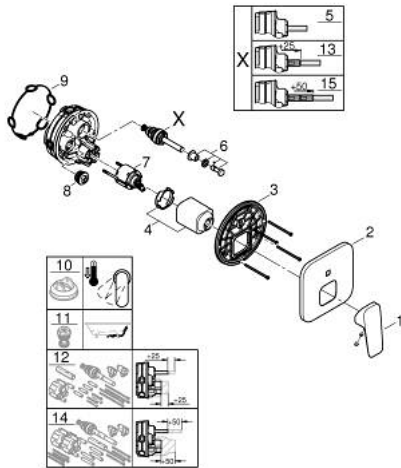

## 10 177 800 00 GROHE CUBEO SINGLE-LEVER MIXER WITH 2-WAY DIVERTER

### PRODUCT DESCRIPTION

- Colour: chrome
- trim set for GROHE Rapido SmartBox (35 600/35 604)
- GROHE SilkMove 46 mm ceramic cartridge
- GROHE FastFixation escutcheon with covered shaft sealing and covered fixing
- metal escutcheon, retroactively 6° adjustable
- automatic 2-way diverter
- metal lever
- without roughing-in set 35 600/35 604 (please order separately)
- flow performance: outlet B = 27 l/min, outlet C = 27 l/min

### SPARE PARTS

- 1: lever (Spare part-nr. 1063380000)
  - 2: escutcheon (Spare part-nr. 1047200000)
  - 3: Mounting plate (Spare part-nr. 48438000)
  - 4: cap (Spare part-nr. 1047190000)
  - 5: Diverter (Spare part-nr. 48634000)
  - 6: diverter knob (Spare part-nr. 1047210000)
  - 7: Cartridge (Spare part-nr. 46048000)
  - 8: Non-return valve (Spare part-nr. 49085000)
  - 9: Seal (Spare part-nr. 48360000)
  - 10: Temperature limiter (Spare part-nr. 46375000)\*
  - 11: Backflow protection combination (EN1717) (Spare part-nr. 14055000)\*
  - 12: Universal extension set single-lever mixers, 25 mm (Spare part-nr. 1405600)\*
  - 13: diverter (Spare part-nr. 48635000)\*
  - 14: Universal extension set single-lever mixers, 50 mm (Spare part-nr. 1405700)\*
  - 15: diverter (Spare part-nr. 48636000)\*
- \* Optional accessories