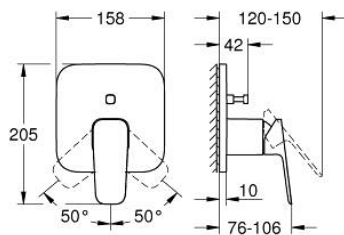

10 177 800 00 GROHE CUBEO SINGLE-LEVER MIXER WITH 2-WAY DIVERTER

PRODUCT DESCRIPTION

- Colour: chrome
- trim set for GROHE Rapido SmartBox (35 600/35 604)
- GROHE SilkMove 46 mm ceramic cartridge
- FastFixation escutcheon with covered shaft sealing and covered fixing
- metal escutcheon, retroactively 6° adjustable
- automatic 2-way diverter
- metal lever
- without roughing-in set 35 600/35 604 (please order separately)
- flow performance: outlet B = 27 l/min, outlet C = 27 l/min

10 177 800 00 GROHE CUBEO SINGLE-LEVER MIXER WITH 2-WAY DIVERTER

SPARE PARTS

- 1: lever (Spare part-nr. 1063380000)
 - 2: escutcheon (Spare part-nr. 1047200000)
 - 3: Mounting plate (Spare part-nr. 48438000)
 - 4: cap (Spare part-nr. 1047190000)
 - 5: Diverter (Spare part-nr. 48634000)
 - 6: diverter knob (Spare part-nr. 1047210000)
 - 7: Cartridge (Spare part-nr. 46048000)
 - 8: Non-return valve (Spare part-nr. 49085000)
 - 9: Seal (Spare part-nr. 48360000)
 - 10: Temperature limiter (Spare part-nr. 46375000)*
 - 11: Backflow protection combination (EN1717) (Spare part-nr. 14055000)*
 - 12: Universal extension set single-lever mixers, 25 mm (Spare part-nr. 1405600)*
 - 13: diverter (Spare part-nr. 48635000)*
 - 14: Universal extension set single-lever mixers, 50 mm (Spare part-nr. 1405700)*
 - 15: diverter (Spare part-nr. 48636000)*
- * Optional accessories