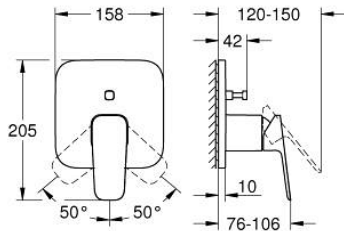

## 10 177 800 00 GROHE CUBEO SINGLE-LEVER MIXER WITH 2-WAY DIVERTER

### PRODUCT DESCRIPTION

- Colour: chrome
- trim set for GROHE Rapido SmartBox (35 600/35 604)
- GROHE SilkMove 46 mm ceramic cartridge
- GROHE FastFixation escutcheon with covered shaft sealing and covered fixing
- metal escutcheon, retroactively 6° adjustable
- automatic 2-way diverter
- metal lever
- without roughing-in set 35 600/35 604 (please order separately)
- flow performance: outlet B = 27 l/min, outlet C = 27 l/min

### SPARE PARTS

- 1: lever (Spare part-nr. 1063380000)
  - 2: escutcheon (Spare part-nr. 1047200000)
  - 3: Mounting plate (Spare part-nr. 48438000)
  - 4: cap (Spare part-nr. 1047190000)
  - 5: Diverter (Spare part-nr. 48634000)
  - 6: diverter knob (Spare part-nr. 1047210000)
  - 7: Cartridge (Spare part-nr. 46048000)
  - 8: Non-return valve (Spare part-nr. 49085000)
  - 9: Seal (Spare part-nr. 48360000)
  - 10: Temperature limiter (Spare part-nr. 46375000)\*
  - 11: Backflow protection combination (EN1717) (Spare part-nr. 14055000)\*
  - 12: Universal extension set single-lever mixers, 25 mm (Spare part-nr. 1405600)\*
  - 13: diverter (Spare part-nr. 48635000)\*
  - 14: Universal extension set single-lever mixers, 50 mm (Spare part-nr. 1405700)\*
  - 15: diverter (Spare part-nr. 48636000)\*
- \* Optional accessories