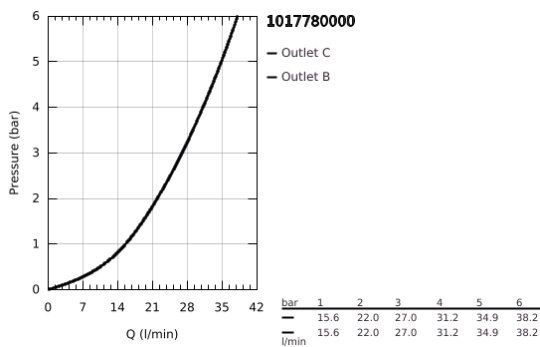

## 10 177 800 00 GROHE CUBEO SINGLE-LEVER MIXER WITH 2-WAY DIVERTER

### PRODUCT DESCRIPTION

- Colour: chrome
- trim set for GROHE Rapido SmartBox (35 600/35 604)
- GROHE SilkMove 46 mm ceramic cartridge
- GROHE FastFixation escutcheon with covered shaft sealing and covered fixing
- metal escutcheon, retroactively 6° adjustable
- automatic 2-way diverter
- metal lever
- without roughing-in set 35 600/35 604 (please order separately)
- flow performance: outlet B = 27 l/min, outlet C = 27 l/min