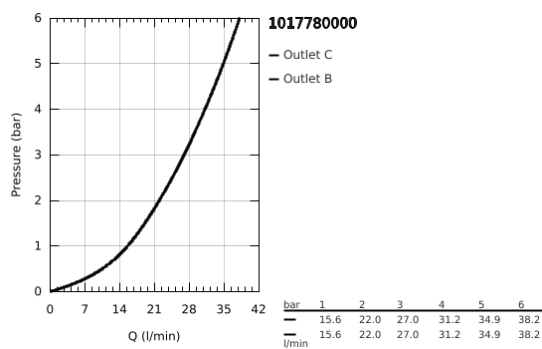

10 177 800 00 GROHE CUBEO SINGLE-LEVER MIXER WITH 2-WAY DIVERTER

PRODUCT DESCRIPTION

- Colour: chrome
- trim set for GROHE Rapido SmartBox (35 600/35 604)
- GROHE SilkMove 46 mm ceramic cartridge
- FastFixation escutcheon with covered shaft sealing and covered fixing
- metal escutcheon, retroactively 6° adjustable
- automatic 2-way diverter
- metal lever
- without roughing-in set 35 600/35 604 (please order separately)
- flow performance: outlet B = 27 l/min, outlet C = 27 l/min

10 177 800 00 GROHE CUBEO SINGLE-LEVER MIXER WITH 2-WAY DIVERTER

SPARE PARTS

- 1: lever (Spare part-nr. 1063380000)
 - 2: escutcheon (Spare part-nr. 1047200000)
 - 3: Mounting plate (Spare part-nr. 48438000)
 - 4: cap (Spare part-nr. 1047190000)
 - 5: Diverter (Spare part-nr. 48634000)
 - 6: diverter knob (Spare part-nr. 1047210000)
 - 7: Cartridge (Spare part-nr. 46048000)
 - 8: Non-return valve (Spare part-nr. 49085000)
 - 9: Seal (Spare part-nr. 48360000)
 - 10: Temperature limiter (Spare part-nr. 46375000)*
 - 11: Backflow protection combination (EN1717) (Spare part-nr. 14055000)*
 - 12: Universal extension set single-lever mixers, 25 mm (Spare part-nr. 1405600)*
 - 13: diverter (Spare part-nr. 48635000)*
 - 14: Universal extension set single-lever mixers, 50 mm (Spare part-nr. 1405700)*
 - 15: diverter (Spare part-nr. 48636000)*
- * Optional accessories