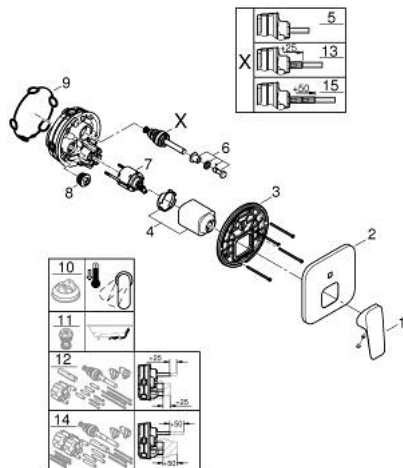

10 177 800 00 GROHE CUBE0 SINGLE-LEVER MIXER WITH 2-WAY DIVERTER

PRODUCT DESCRIPTION

- Tyc: Chrome
- trim set for GROHE Rapido SmartBox (35 600/35 604)
- GROHE SilkMove 46 mm ceramic cartridge
- GROHE FastFixation escutcheon with covered shaft sealing and covered fixing
- metal escutcheon, retroactively 6° adjustable
- automatic 2-way diverter
- metal lever
- without roughing-in set 35 600/35 604 (please order separately)
- flow performance: outlet B = 27 l/min, outlet C = 27 l/min

10 177 800 00 GROHE CUBEO SINGLE-LEVER MIXER WITH 2-WAY DIVERTER

SPARE PARTS

- 1: lever (Spare part-nr. 1063380000)
 - 2: escutcheon (Spare part-nr. 1047200000)
 - 3: Mounting plate (Spare part-nr. 48438000)
 - 4: cap (Spare part-nr. 1047190000)
 - 5: Diverter (Spare part-nr. 48634000)
 - 6: diverter knob (Spare part-nr. 1047210000)
 - 7: Cartridge (Spare part-nr. 46048000)
 - 8: Non-return valve (Spare part-nr. 49085000)
 - 9: Seal (Spare part-nr. 48360000)
 - 10: Temperature limiter (Spare part-nr. 46375000)*
 - 11: Backflow protection combination (EN1717) (Spare part-nr. 14055000)*
 - 12: Universal extension set single-lever mixers, 25 mm (Spare part-nr. 1405600)*
 - 13: diverter (Spare part-nr. 48635000)*
 - 14: Universal extension set single-lever mixers, 50 mm (Spare part-nr. 1405700)*
 - 15: diverter (Spare part-nr. 48636000)*
- * Optional accessories