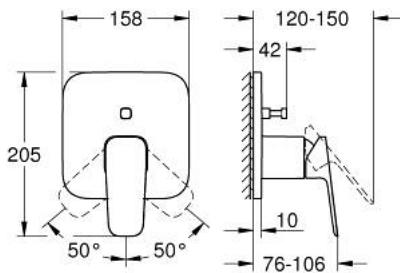

10 177 800 00 GROHE CUBE0 SINGLE-LEVER MIXER WITH 2-WAY DIVERTER

PRODUCT DESCRIPTION

- Tyc: Chrome
- trim set for GROHE Rapido SmartBox (35 600/35 604)
- GROHE SilkMove 46 mm ceramic cartridge
- FastFixation escutcheon with covered shaft sealing and covered fixing
- metal escutcheon, retroactively 6° adjustable
- automatic 2-way diverter
- metal lever
- without roughing-in set 35 600/35 604 (please order separately)
- flow performance: outlet B = 27 l/min, outlet C = 27 l/min

10 177 800 00 GROHE CUBEO SINGLE-LEVER MIXER WITH 2-WAY DIVERTER

SPARE PARTS

- 1: lever (Spare part-nr. 1063380000)
 - 2: escutcheon (Spare part-nr. 1047200000)
 - 3: Mounting plate (Spare part-nr. 48438000)
 - 4: cap (Spare part-nr. 1047190000)
 - 5: Diverter (Spare part-nr. 48634000)
 - 6: diverter knob (Spare part-nr. 1047210000)
 - 7: Cartridge (Spare part-nr. 46048000)
 - 8: Non-return valve (Spare part-nr. 49085000)
 - 9: Seal (Spare part-nr. 48360000)
 - 10: Temperature limiter (Spare part-nr. 46375000)*
 - 11: Backflow protection combination (EN1717) (Spare part-nr. 14055000)*
 - 12: Universal extension set single-lever mixers, 25 mm (Spare part-nr. 1405600)*
 - 13: diverter (Spare part-nr. 48635000)*
 - 14: Universal extension set single-lever mixers, 50 mm (Spare part-nr. 1405700)*
 - 15: diverter (Spare part-nr. 48636000)*
- * Optional accessories