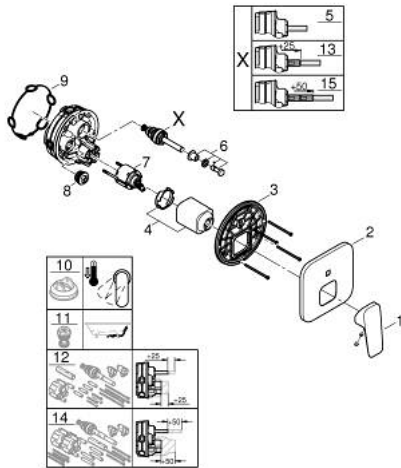

10 177 800 00 GROHE CUBE0 SINGLE-LEVER MIXER WITH 2-WAY DIVERTER

PRODUCT DESCRIPTION

- Tyc: Chrome
- trim set for GROHE Rapido SmartBox (35 600/35 604)
- GROHE SilkMove 46 mm ceramic cartridge
- FastFixation escutcheon with covered shaft sealing and covered fixing
- metal escutcheon, retroactively 6° adjustable
- automatic 2-way diverter
- metal lever
- without roughing-in set 35 600/35 604 (please order separately)
- flow performance: outlet B = 27 l/min, outlet C = 27 l/min

10 177 800 00 GROHE CUBEO SINGLE-LEVER MIXER WITH 2-WAY DIVERTER

SPARE PARTS

- 1: lever (Spare part-nr. 1063380000)
 - 2: escutcheon (Spare part-nr. 1047200000)
 - 3: Mounting plate (Spare part-nr. 48438000)
 - 4: cap (Spare part-nr. 1047190000)
 - 5: Diverter (Spare part-nr. 48634000)
 - 6: diverter knob (Spare part-nr. 1047210000)
 - 7: Cartridge (Spare part-nr. 46048000)
 - 8: Non-return valve (Spare part-nr. 49085000)
 - 9: Seal (Spare part-nr. 48360000)
 - 10: Temperature limiter (Spare part-nr. 46375000)*
 - 11: Backflow protection combination (EN1717) (Spare part-nr. 14055000)*
 - 12: Universal extension set single-lever mixers, 25 mm (Spare part-nr. 1405600)*
 - 13: diverter (Spare part-nr. 48635000)*
 - 14: Universal extension set single-lever mixers, 50 mm (Spare part-nr. 1405700)*
 - 15: diverter (Spare part-nr. 48636000)*
- * Optional accessories