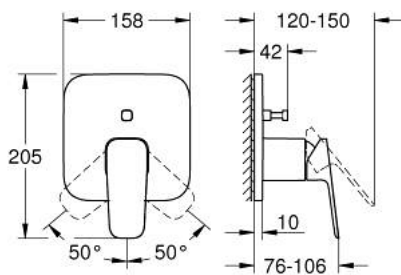

10 177 800 00 GROHE CUBE0 SINGLE-LEVER MIXER WITH 2-WAY DIVERTER

PRODUCT DESCRIPTION

- Tyc: Chrome
- trim set for GROHE Rapido SmartBox (35 600/35 604)
- GROHE SilkMove 46 mm ceramic cartridge
- GROHE FastFixation escutcheon with covered shaft sealing and covered fixing
- metal escutcheon, retroactively 6° adjustable
- automatic 2-way diverter
- metal lever
- without roughing-in set 35 600/35 604 (please order separately)
- flow performance: outlet B = 27 l/min, outlet C = 27 l/min

10 177 800 00 GROHE CUBEO SINGLE-LEVER MIXER WITH 2-WAY DIVERTER

SPARE PARTS

- 1: lever (Spare part-nr. 1063380000)
 - 2: escutcheon (Spare part-nr. 1047200000)
 - 3: Mounting plate (Spare part-nr. 48438000)
 - 4: cap (Spare part-nr. 1047190000)
 - 5: Diverter (Spare part-nr. 48634000)
 - 6: diverter knob (Spare part-nr. 1047210000)
 - 7: Cartridge (Spare part-nr. 46048000)
 - 8: Non-return valve (Spare part-nr. 49085000)
 - 9: Seal (Spare part-nr. 48360000)
 - 10: Temperature limiter (Spare part-nr. 46375000)*
 - 11: Backflow protection combination (EN1717) (Spare part-nr. 14055000)*
 - 12: Universal extension set single-lever mixers, 25 mm (Spare part-nr. 1405600)*
 - 13: diverter (Spare part-nr. 48635000)*
 - 14: Universal extension set single-lever mixers, 50 mm (Spare part-nr. 1405700)*
 - 15: diverter (Spare part-nr. 48636000)*
- * Optional accessories