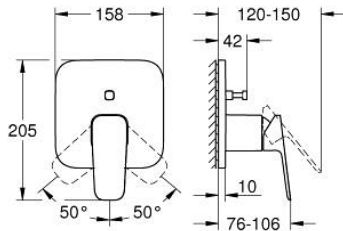

10 177 824 30 GROHE CUBE0 SINGLE-LEVER MIXER WITH 2-WAY DIVERTER

PRODUCT DESCRIPTION

- Colour: matte black
- trim set for GROHE Rapido SmartBox (35 600/35 604)
- GROHE SilkMove 46 mm ceramic cartridge
- GROHE FastFixation escutcheon with covered shaft sealing and covered fixing
- metal escutcheon, retroactively 6° adjustable
- automatic 2-way diverter
- metal lever
- without roughing-in set 35 600/35 604 (please order separately)
- flow performance: outlet B = 27 l/min, outlet C = 27 l/min

10 177 824 30 GROHE CUBE SINGLE-LEVER MIXER WITH 2-WAY DIVERTER

SPARE PARTS

- 1: lever (Spare part-nr. 1063382430)
 - 2: escutcheon (Spare part-nr. 1047202430)
 - 3: Mounting plate (Spare part-nr. 48438000)
 - 4: cap (Spare part-nr. 1047192430)
 - 5: Diverter (Spare part-nr. 48634000)
 - 6: diverter knob (Spare part-nr. 1047212430)
 - 7: Cartridge (Spare part-nr. 46048000)
 - 8: Non-return valve (Spare part-nr. 49085000)
 - 9: Seal (Spare part-nr. 48360000)
 - 10: Temperature limiter (Spare part-nr. 46375000)*
 - 11: Backflow protection combination (EN1717) (Spare part-nr. 14055000)*
 - 12: Universal extension set single-lever mixers, 25 mm (Spare part-nr. 14056000)*
 - 13: diverter (Spare part-nr. 48635000)*
 - 14: Universal extension set single-lever mixers, 50 mm (Spare part-nr. 14057000)*
 - 15: diverter (Spare part-nr. 48636000)*
- * Optional accessories