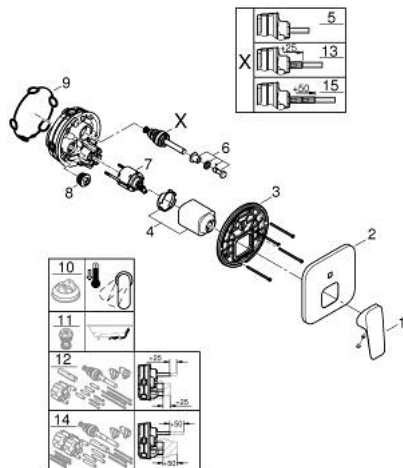

10 177 824 30 GROHE CUBE0 SINGLE-LEVER MIXER WITH 2-WAY DIVERTER

PRODUCT DESCRIPTION

- Colour: matte black
- trim set for GROHE Rapido SmartBox (35 600/35 604)
- GROHE SilkMove 46 mm ceramic cartridge
- GROHE FastFixation escutcheon with covered shaft sealing and covered fixing
- metal escutcheon, retroactively 6° adjustable
- automatic 2-way diverter
- metal lever
- without roughing-in set 35 600/35 604 (please order separately)
- flow performance: outlet B = 27 l/min, outlet C = 27 l/min

10 177 824 30 GROHE CUBE SINGLE-LEVER MIXER WITH 2-WAY DIVERTER

SPARE PARTS

- 1: lever (Spare part-nr. 1063382430)
 - 2: escutcheon (Spare part-nr. 1047202430)
 - 3: Mounting plate (Spare part-nr. 48438000)
 - 4: cap (Spare part-nr. 1047192430)
 - 5: Diverter (Spare part-nr. 48634000)
 - 6: diverter knob (Spare part-nr. 1047212430)
 - 7: Cartridge (Spare part-nr. 46048000)
 - 8: Non-return valve (Spare part-nr. 49085000)
 - 9: Seal (Spare part-nr. 48360000)
 - 10: Temperature limiter (Spare part-nr. 46375000)*
 - 11: Backflow protection combination (EN1717) (Spare part-nr. 14055000)*
 - 12: Universal extension set single-lever mixers, 25 mm (Spare part-nr. 14056000)*
 - 13: diverter (Spare part-nr. 48635000)*
 - 14: Universal extension set single-lever mixers, 50 mm (Spare part-nr. 14057000)*
 - 15: diverter (Spare part-nr. 48636000)*
- * Optional accessories