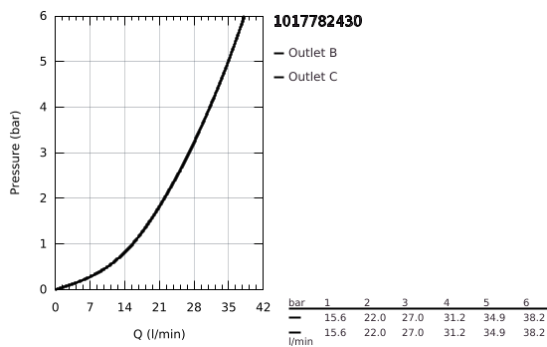

10 177 824 30 GROHE CUBE0 SINGLE-LEVER MIXER WITH 2-WAY DIVERTER

PRODUCT DESCRIPTION

- Colour: matte black
- trim set for GROHE Rapido SmartBox (35 600/35 604)
- GROHE SilkMove 46 mm ceramic cartridge
- GROHE FastFixation escutcheon with covered shaft sealing and covered fixing
- metal escutcheon, retroactively 6° adjustable
- automatic 2-way diverter
- metal lever
- without roughing-in set 35 600/35 604 (please order separately)
- flow performance: outlet B = 27 l/min, outlet C = 27 l/min

10 177 824 30 GROHE CUBE SINGLE-LEVER MIXER WITH 2-WAY DIVERTER

SPARE PARTS

- 1: lever (Spare part-nr. 1063382430)
 - 2: escutcheon (Spare part-nr. 1047202430)
 - 3: Mounting plate (Spare part-nr. 48438000)
 - 4: cap (Spare part-nr. 1047192430)
 - 5: Diverter (Spare part-nr. 48634000)
 - 6: diverter knob (Spare part-nr. 1047212430)
 - 7: Cartridge (Spare part-nr. 46048000)
 - 8: Non-return valve (Spare part-nr. 49085000)
 - 9: Seal (Spare part-nr. 48360000)
 - 10: Temperature limiter (Spare part-nr. 46375000)*
 - 11: Backflow protection combination (EN1717) (Spare part-nr. 14055000)*
 - 12: Universal extension set single-lever mixers, 25 mm (Spare part-nr. 14056000)*
 - 13: diverter (Spare part-nr. 48635000)*
 - 14: Universal extension set single-lever mixers, 50 mm (Spare part-nr. 14057000)*
 - 15: diverter (Spare part-nr. 48636000)*
- * Optional accessories