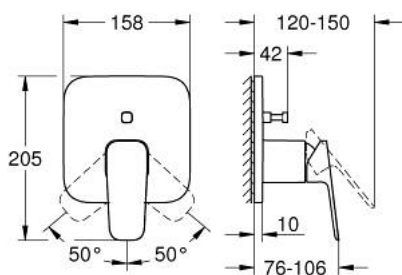

10 177 824 30 GROHE CUBE0 SINGLE-LEVER MIXER WITH 2-WAY DIVERTER

PRODUCT DESCRIPTION

- Tyc: matte black
- trim set for GROHE Rapido SmartBox (35 600/35 604)
- GROHE SilkMove 46 mm ceramic cartridge
- FastFixation escutcheon with covered shaft sealing and covered fixing
- metal escutcheon, retroactively 6° adjustable
- automatic 2-way diverter
- metal lever
- without roughing-in set 35 600/35 604 (please order separately)
- flow performance: outlet B = 27 l/min, outlet C = 27 l/min

10 177 824 30 GROHE CUBE SINGLE-LEVER MIXER WITH 2-WAY DIVERTER

SPARE PARTS

- 1: lever (Spare part-nr. 1063382430)
 - 2: escutcheon (Spare part-nr. 1047202430)
 - 3: Mounting plate (Spare part-nr. 48438000)
 - 4: cap (Spare part-nr. 1047192430)
 - 5: Diverter (Spare part-nr. 48634000)
 - 6: diverter knob (Spare part-nr. 1047212430)
 - 7: Cartridge (Spare part-nr. 46048000)
 - 8: Non-return valve (Spare part-nr. 49085000)
 - 9: Seal (Spare part-nr. 48360000)
 - 10: Temperature limiter (Spare part-nr. 46375000)*
 - 11: Backflow protection combination (EN1717) (Spare part-nr. 14055000)*
 - 12: Universal extension set single-lever mixers, 25 mm (Spare part-nr. 14056000)*
 - 13: diverter (Spare part-nr. 48635000)*
 - 14: Universal extension set single-lever mixers, 50 mm (Spare part-nr. 14057000)*
 - 15: diverter (Spare part-nr. 48636000)*
- * Optional accessories