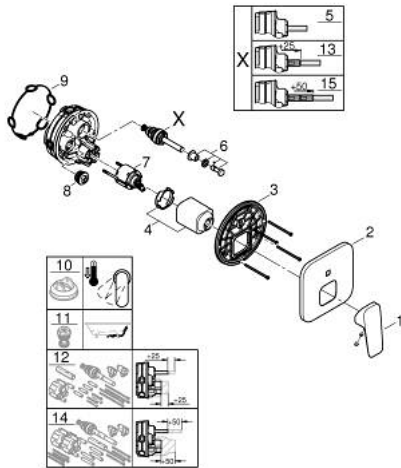

10 177 824 30 GROHE CUBE0 SINGLE-LEVER MIXER WITH 2-WAY DIVERTER

PRODUCT DESCRIPTION

- Tyc: matte black
- trim set for GROHE Rapido SmartBox (35 600/35 604)
- GROHE SilkMove 46 mm ceramic cartridge
- FastFixation escutcheon with covered shaft sealing and covered fixing
- metal escutcheon, retroactively 6° adjustable
- automatic 2-way diverter
- metal lever
- without roughing-in set 35 600/35 604 (please order separately)
- flow performance: outlet B = 27 l/min, outlet C = 27 l/min

10 177 824 30 GROHE CUBE SINGLE-LEVER MIXER WITH 2-WAY DIVERTER

SPARE PARTS

- 1: lever (Spare part-nr. 1063382430)
 - 2: escutcheon (Spare part-nr. 1047202430)
 - 3: Mounting plate (Spare part-nr. 48438000)
 - 4: cap (Spare part-nr. 1047192430)
 - 5: Diverter (Spare part-nr. 48634000)
 - 6: diverter knob (Spare part-nr. 1047212430)
 - 7: Cartridge (Spare part-nr. 46048000)
 - 8: Non-return valve (Spare part-nr. 49085000)
 - 9: Seal (Spare part-nr. 48360000)
 - 10: Temperature limiter (Spare part-nr. 46375000)*
 - 11: Backflow protection combination (EN1717) (Spare part-nr. 14055000)*
 - 12: Universal extension set single-lever mixers, 25 mm (Spare part-nr. 14056000)*
 - 13: diverter (Spare part-nr. 48635000)*
 - 14: Universal extension set single-lever mixers, 50 mm (Spare part-nr. 14057000)*
 - 15: diverter (Spare part-nr. 48636000)*
- * Optional accessories