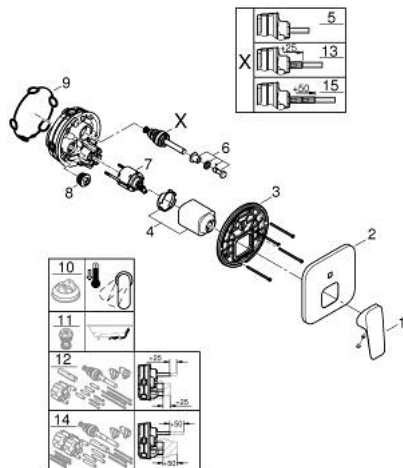

## 10 177 824 30 GROHE CUBE0 SINGLE-LEVER MIXER WITH 2-WAY DIVERTER

### PRODUCT DESCRIPTION

- Tyc: matte black
- trim set for GROHE Rapido SmartBox (35 600/35 604)
- GROHE SilkMove 46 mm ceramic cartridge
- GROHE FastFixation escutcheon with covered shaft sealing and covered fixing
- metal escutcheon, retroactively 6° adjustable
- automatic 2-way diverter
- metal lever
- without roughing-in set 35 600/35 604 (please order separately)
- flow performance: outlet B = 27 l/min, outlet C = 27 l/min

## 10 177 824 30 GROHE CUBEO SINGLE-LEVER MIXER WITH 2-WAY DIVERTER

### SPARE PARTS

- 1: lever (Spare part-nr. 1063382430)
  - 2: escutcheon (Spare part-nr. 1047202430)
  - 3: Mounting plate (Spare part-nr. 48438000)
  - 4: cap (Spare part-nr. 1047192430)
  - 5: Diverter (Spare part-nr. 48634000)
  - 6: diverter knob (Spare part-nr. 1047212430)
  - 7: Cartridge (Spare part-nr. 46048000)
  - 8: Non-return valve (Spare part-nr. 49085000)
  - 9: Seal (Spare part-nr. 48360000)
  - 10: Temperature limiter (Spare part-nr. 46375000)\*
  - 11: Backflow protection combination (EN1717) (Spare part-nr. 14055000)\*
  - 12: Universal extension set single-lever mixers, 25 mm (Spare part-nr. 14056000)\*
  - 13: diverter (Spare part-nr. 48635000)\*
  - 14: Universal extension set single-lever mixers, 50 mm (Spare part-nr. 14057000)\*
  - 15: diverter (Spare part-nr. 48636000)\*
- \* Optional accessories