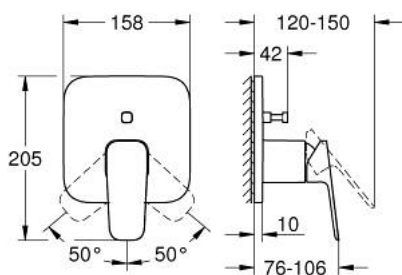

## 10 177 824 30 GROHE CUBE0 SINGLE-LEVER MIXER WITH 2-WAY DIVERTER

### PRODUCT DESCRIPTION

- Tyc: matte black
- trim set for GROHE Rapido SmartBox (35 600/35 604)
- GROHE SilkMove 46 mm ceramic cartridge
- GROHE FastFixation escutcheon with covered shaft sealing and covered fixing
- metal escutcheon, retroactively 6° adjustable
- automatic 2-way diverter
- metal lever
- without roughing-in set 35 600/35 604 (please order separately)
- flow performance: outlet B = 27 l/min, outlet C = 27 l/min

## 10 177 824 30 GROHE CUBEO SINGLE-LEVER MIXER WITH 2-WAY DIVERTER

### SPARE PARTS

- 1: lever (Spare part-nr. 1063382430)
  - 2: escutcheon (Spare part-nr. 1047202430)
  - 3: Mounting plate (Spare part-nr. 48438000)
  - 4: cap (Spare part-nr. 1047192430)
  - 5: Diverter (Spare part-nr. 48634000)
  - 6: diverter knob (Spare part-nr. 1047212430)
  - 7: Cartridge (Spare part-nr. 46048000)
  - 8: Non-return valve (Spare part-nr. 49085000)
  - 9: Seal (Spare part-nr. 48360000)
  - 10: Temperature limiter (Spare part-nr. 46375000)\*
  - 11: Backflow protection combination (EN1717) (Spare part-nr. 14055000)\*
  - 12: Universal extension set single-lever mixers, 25 mm (Spare part-nr. 14056000)\*
  - 13: diverter (Spare part-nr. 48635000)\*
  - 14: Universal extension set single-lever mixers, 50 mm (Spare part-nr. 14057000)\*
  - 15: diverter (Spare part-nr. 48636000)\*
- \* Optional accessories