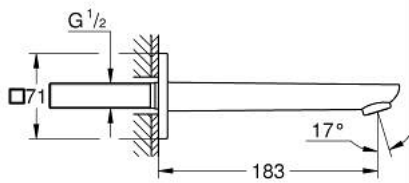

10 177 900 00 **GROHE CUBE0 BATH SPOUT**

PRODUCT DESCRIPTION

- Colour: chrome
- wall mounted
- GROHE LongLife finish
- mousseur
- projection 183 mm
- male thread 1/2"

10 177 900 00 GROHE CUBE0 BATH SPOUT

SPARE PARTS

1: Flow straightener (Spare part-nr. 46837000)

2: Extension (Spare part-nr. 46627000)*

* Optional accessories