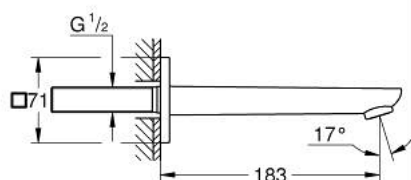

10 177 900 00 GROHE CUBEO BATH SPOUT

PRODUCT DESCRIPTION

- Tyc: Chrome
- wall mounted
- GROHE LongLife finish
- mousseur
- projection 183 mm
- male thread 1/2"

10 177 900 00 **GROHE CUBE0 BATH SPOUT**

SPARE PARTS

1: Flow straightener (Spare part-nr. 46837000)

2: Extension (Spare part-nr. 46627000)*

* Optional accessories