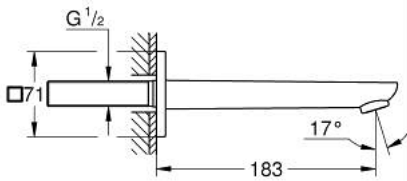

### PRODUCT DESCRIPTION

- Colour: matte black
- wall mounted
- mousseur
- projection 183 mm
- male thread 1/2"