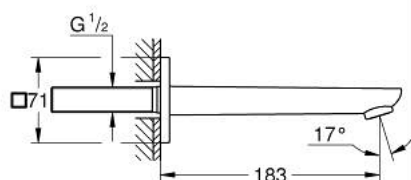

10 177 924 30 GROHE CUBE0 BATH SPOUT

PRODUCT DESCRIPTION

- Tyc: matte black
- wall mounted
- mousseur
- projection 183 mm
- male thread 1/2"

10 177 924 30 GROHE CUBE0 BATH SPOUT

SPARE PARTS

1: Flow straightener (Spare part-nr. 468372430)