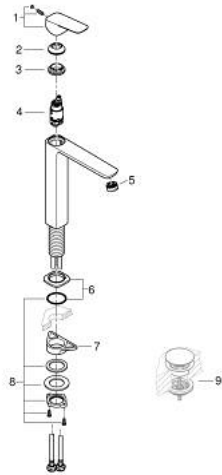

10 178 000 00 GROHE CUBE0 SINGLE-LEVER BASIN MIXER 1/2" XL-SIZE

PRODUCT DESCRIPTION

- Colour: chrome
- single hole installation
- for free-standing basins
- metal lever
- GROHE SilkMove 28 mm ceramic cartridge
- OpenCold - cold water flow in mid-lever position
- adjustable flow rate limiter
- with temperature limiter
- GROHE LongLife finish
- GROHE EcoJoy - less water, perfect flow
- maximum flow rate (at 3 bar): 5 l/min
- GROHE AquaGuide adjustable mousseur
- GROHE FastFixation installation system
- smooth body
- flexible connection hoses

10 178 000 00 **GROHE CUBEO SINGLE-LEVER BASIN MIXER 1/2" XL-SIZE**

SPARE PARTS

- 1: Cubeo Lever (Spare part-nr. 1060180000)
 - 2: Cap (Spare part-nr. 46581000)
 - 3: retaining ring (Spare part-nr. 07419000)
 - 4: Cubeo Cartridge (Spare part-nr. 1060179990)
 - 5: Flow straightener (Spare part-nr. 46837000)
 - 6: escutcheon (Spare part-nr. 1060160000)
 - 7: Support plate (Spare part-nr. 05334000)
 - 8: Shank fastening assembly (Spare part-nr. 48384000)
 - 9: Waste set with push-open plug (Spare part-nr. 65807000)*
- * Optional accessories