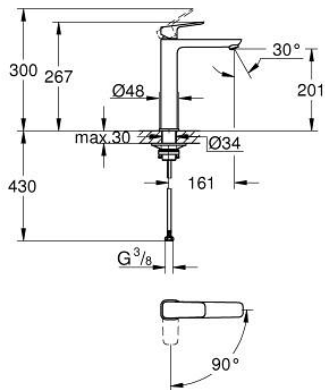

10 178 000 00 GROHE CUBE0 SINGLE-LEVER BASIN MIXER 1/2" XL-SIZE

PRODUCT DESCRIPTION

- Colour: chrome
- single hole installation
- for free-standing basins
- metal lever
- GROHE SilkMove 28 mm ceramic cartridge
- OpenCold - cold water flow in mid-lever position
- adjustable flow rate limiter
- with temperature limiter
- GROHE LongLife finish
- GROHE EcoJoy - less water, perfect flow
- maximum flow rate (at 3 bar): 5 l/min
- GROHE AquaGuide adjustable mousseur
- GROHE FastFixation installation system
- smooth body
- flexible connection hoses

10 178 000 00 **GROHE CUBEO SINGLE-LEVER BASIN MIXER 1/2" XL-SIZE**

SPARE PARTS

- 1: Cubeo Lever (Spare part-nr. 1060180000)
 - 2: Cap (Spare part-nr. 46581000)
 - 3: retaining ring (Spare part-nr. 07419000)
 - 4: Cubeo Cartridge (Spare part-nr. 1060179990)
 - 5: Flow straightener (Spare part-nr. 46837000)
 - 6: escutcheon (Spare part-nr. 1060160000)
 - 7: Support plate (Spare part-nr. 05334000)
 - 8: Shank fastening assembly (Spare part-nr. 48384000)
 - 9: Waste set with push-open plug (Spare part-nr. 65807000)*
- * Optional accessories