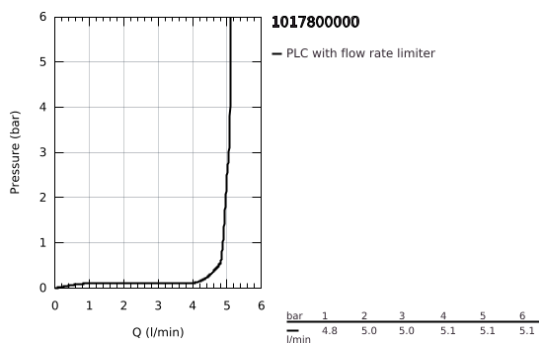

10 178 000 00 GROHE CUBE0 SINGLE-LEVER BASIN MIXER 1/2" XL-SIZE

PRODUCT DESCRIPTION

- Colour: chrome
- single hole installation
- for free-standing basins
- metal lever
- GROHE SilkMove 28 mm ceramic cartridge
- OpenCold - cold water flow in mid-lever position
- adjustable flow rate limiter
- with temperature limiter
- GROHE LongLife finish
- GROHE EcoJoy - less water, perfect flow
- maximum flow rate (at 3 bar): 5 l/min
- GROHE AquaGuide adjustable mousseur
- GROHE FastFixation installation system
- smooth body
- flexible connection hoses

10 178 000 00 **GROHE CUBEO SINGLE-LEVER BASIN MIXER 1/2" XL-SIZE**

SPARE PARTS

- 1: Cubeo Lever (Spare part-nr. 1060180000)
 - 2: Cap (Spare part-nr. 46581000)
 - 3: retaining ring (Spare part-nr. 07419000)
 - 4: Cubeo Cartridge (Spare part-nr. 1060179990)
 - 5: Flow straightener (Spare part-nr. 46837000)
 - 6: escutcheon (Spare part-nr. 1060160000)
 - 7: Support plate (Spare part-nr. 05334000)
 - 8: Shank fastening assembly (Spare part-nr. 48384000)
 - 9: Waste set with push-open plug (Spare part-nr. 65807000)*
- * Optional accessories