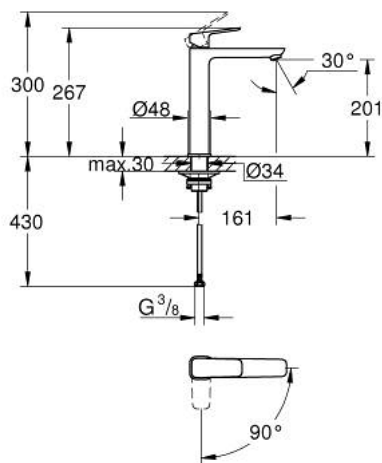

10 178 000 00 **GROHE CUBE0 SINGLE-LEVER BASIN MIXER 1/2"**
XL-SIZE

PRODUCT DESCRIPTION

- Tyc: Chrome
- single hole installation
- for free-standing basins
- metal lever
- GROHE SilkMove 28 mm ceramic cartridge
- OpenCold - cold water flow in mid-lever position
- adjustable flow rate limiter
- with temperature limiter
- GROHE LongLife finish
- GROHE EcoJoy - Less water, perfect flow
- maximum flow rate (at 3 bar): 5 l/min
- GROHE AquaGuide adjustable mousseur
- GROHE FastFixation installation system
- smooth body
- flexible connection hoses

10 178 000 00 **GROHE CUBEO SINGLE-LEVER BASIN MIXER 1/2"**
XL-SIZE

SPARE PARTS

- 1: Cubeo Lever (Spare part-nr. 1060180000)
 - 2: Cap (Spare part-nr. 46581000)
 - 3: Fitting ring (Spare part-nr. 07419000)
 - 4: Cubeo Cartridge (Spare part-nr. 1060179990)
 - 5: Flow straightener (Spare part-nr. 46837000)
 - 6: escutcheon (Spare part-nr. 1060160000)
 - 7: Support plate (Spare part-nr. 05334000)
 - 8: Shank fastening assembly (Spare part-nr. 48384000)
 - 9: Waste set with push-open plug (Spare part-nr. 65807000)*
- * Optional accessories