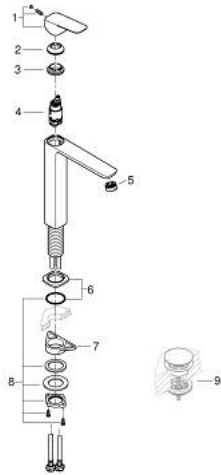

10 178 000 00 **GROHE CUBE0 SINGLE-LEVER BASIN MIXER 1/2"**
XL-SIZE

PRODUCT DESCRIPTION

- Tyc: Chrome
- single hole installation
- for free-standing basins
- metal lever
- GROHE SilkMove 28 mm ceramic cartridge
- OpenCold - cold water flow in mid-lever position
- adjustable flow rate limiter
- with temperature limiter
- GROHE LongLife finish
- GROHE EcoJoy - Less water, perfect flow
- maximum flow rate (at 3 bar): 5 l/min
- GROHE AquaGuide adjustable mousseur
- GROHE FastFixation installation system
- smooth body
- flexible connection hoses

10 178 000 00 **GROHE CUBEO SINGLE-LEVER BASIN MIXER 1/2"**
XL-SIZE

SPARE PARTS

- 1: Cubeo Lever (Spare part-nr. 1060180000)
 - 2: Cap (Spare part-nr. 46581000)
 - 3: Fitting ring (Spare part-nr. 07419000)
 - 4: Cubeo Cartridge (Spare part-nr. 1060179990)
 - 5: Flow straightener (Spare part-nr. 46837000)
 - 6: escutcheon (Spare part-nr. 1060160000)
 - 7: Support plate (Spare part-nr. 05334000)
 - 8: Shank fastening assembly (Spare part-nr. 48384000)
 - 9: Waste set with push-open plug (Spare part-nr. 65807000)*
- * Optional accessories