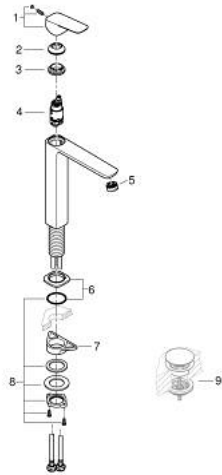

## 10 178 024 30 GROHE CUBE SINGLE-LEVER BASIN MIXER 1/2" XL-SIZE

### PRODUCT DESCRIPTION

- Colour: matte black
- single hole installation
- for free-standing basins
- metal lever
- GROHE SilkMove 28 mm ceramic cartridge
- OpenCold - cold water flow in mid-lever position
- adjustable flow rate limiter
- with temperature limiter
- GROHE EcoJoy - less water, perfect flow
- maximum flow rate (at 3 bar): 5 l/min
- GROHE AquaGuide adjustable mousseur
- GROHE FastFixation installation system
- smooth body
- flexible connection hoses

## 10 178 024 30 GROHE CUBEO SINGLE-LEVER BASIN MIXER 1/2" XL-SIZE

### SPARE PARTS

- 1: lever (Spare part-nr. 1060182430)
  - 2: Cap (Spare part-nr. 465812430)
  - 3: retaining ring (Spare part-nr. 07419000)
  - 4: Cubeo Cartridge (Spare part-nr. 1060179990)
  - 5: Flow straightener (Spare part-nr. 468372430)
  - 6: escutcheon (Spare part-nr. 1060162430)
  - 7: Support plate (Spare part-nr. 05334000)
  - 8: Shank fastening assembly (Spare part-nr. 48384000)
  - 9: Waste set with push-open plug (Spare part-nr. 658072430)\*
- \* Optional accessories