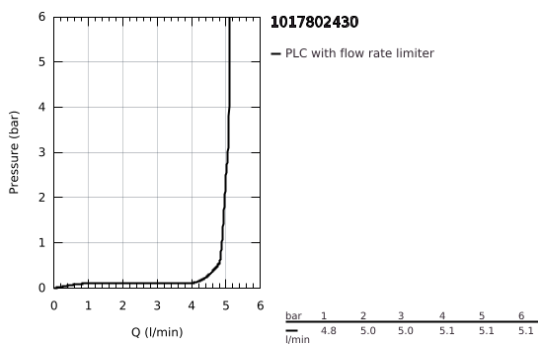

## 10 178 024 30 GROHE CUBE SINGLE-LEVER BASIN MIXER 1/2" XL-SIZE

### PRODUCT DESCRIPTION

- Colour: matte black
- single hole installation
- for free-standing basins
- metal lever
- GROHE SilkMove 28 mm ceramic cartridge
- OpenCold - cold water flow in mid-lever position
- adjustable flow rate limiter
- with temperature limiter
- GROHE EcoJoy - less water, perfect flow
- maximum flow rate (at 3 bar): 5 l/min
- GROHE AquaGuide adjustable mousseur
- GROHE FastFixation installation system
- smooth body
- flexible connection hoses

## 10 178 024 30 GROHE CUBEO SINGLE-LEVER BASIN MIXER 1/2" XL-SIZE