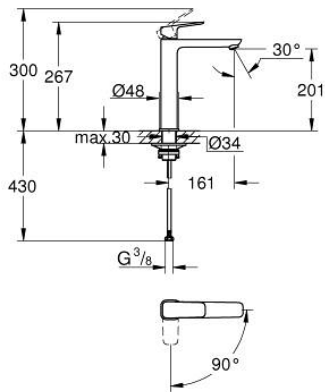

## 10 178 024 30 GROHE CUBE SINGLE-LEVER BASIN MIXER 1/2" XL-SIZE

### PRODUCT DESCRIPTION

- Colour: matte black
- single hole installation
- for free-standing basins
- metal lever
- GROHE SilkMove 28 mm ceramic cartridge
- OpenCold - cold water flow in mid-lever position
- adjustable flow rate limiter
- with temperature limiter
- GROHE EcoJoy - less water, perfect flow
- maximum flow rate (at 3 bar): 5 l/min
- GROHE AquaGuide adjustable mousseur
- GROHE FastFixation installation system
- smooth body
- flexible connection hoses

## 10 178 024 30 GROHE CUBEO SINGLE-LEVER BASIN MIXER 1/2" XL-SIZE

### SPARE PARTS

- 1: lever (Spare part-nr. 1060182430)
  - 2: Cap (Spare part-nr. 465812430)
  - 3: retaining ring (Spare part-nr. 07419000)
  - 4: Cubeo Cartridge (Spare part-nr. 1060179990)
  - 5: Flow straightener (Spare part-nr. 468372430)
  - 6: escutcheon (Spare part-nr. 1060162430)
  - 7: Support plate (Spare part-nr. 05334000)
  - 8: Shank fastening assembly (Spare part-nr. 48384000)
  - 9: Waste set with push-open plug (Spare part-nr. 658072430)\*
- \* Optional accessories