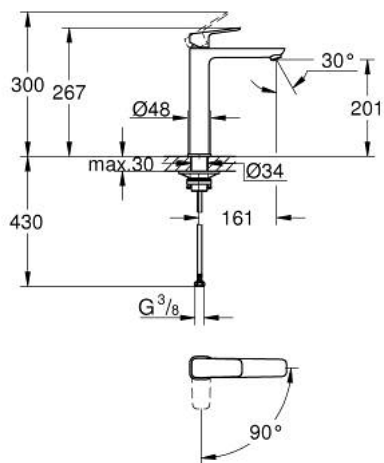

10 178 024 30 **GROHE CUBE0 SINGLE-LEVER BASIN MIXER 1/2"**  
**XL-SIZE**

**PRODUCT DESCRIPTION**

- Tyc: matte black
- single hole installation
- for free-standing basins
- metal lever
- GROHE SilkMove 28 mm ceramic cartridge
- OpenCold - cold water flow in mid-lever position
- adjustable flow rate limiter
- with temperature limiter
- GROHE EcoJoy - Less water, perfect flow
- maximum flow rate (at 3 bar): 5 l/min
- GROHE AquaGuide adjustable mousseur
- GROHE FastFixation installation system
- smooth body
- flexible connection hoses

10 178 024 30 **GROHE CUBEO SINGLE-LEVER BASIN MIXER 1/2"**  
**XL-SIZE**

**SPARE PARTS**

- 1: lever (Spare part-nr. 1060182430)
  - 2: Cap (Spare part-nr. 465812430)
  - 3: Fitting ring (Spare part-nr. 07419000)
  - 4: Cubeo Cartridge (Spare part-nr. 1060179990)
  - 5: Flow straightener (Spare part-nr. 468372430)
  - 6: escutcheon (Spare part-nr. 1060162430)
  - 7: Support plate (Spare part-nr. 05334000)
  - 8: Shank fastening assembly (Spare part-nr. 48384000)
  - 9: Waste set with push-open plug (Spare part-nr. 658072430)\*
- \* Optional accessories