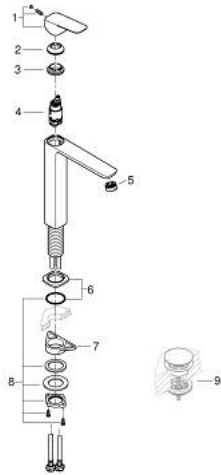

10 178 024 30 **GROHE CUBE0 SINGLE-LEVER BASIN MIXER 1/2"**  
**XL-SIZE**

**PRODUCT DESCRIPTION**

- Tyc: matte black
- single hole installation
- for free-standing basins
- metal lever
- GROHE SilkMove 28 mm ceramic cartridge
- OpenCold - cold water flow in mid-lever position
- adjustable flow rate limiter
- with temperature limiter
- GROHE EcoJoy - Less water, perfect flow
- maximum flow rate (at 3 bar): 5 l/min
- GROHE AquaGuide adjustable mousseur
- GROHE FastFixation installation system
- smooth body
- flexible connection hoses

10 178 024 30 **GROHE CUBEO SINGLE-LEVER BASIN MIXER 1/2"**  
**XL-SIZE**

**SPARE PARTS**

- 1: lever (Spare part-nr. 1060182430)
  - 2: Cap (Spare part-nr. 465812430)
  - 3: Fitting ring (Spare part-nr. 07419000)
  - 4: Cubeo Cartridge (Spare part-nr. 1060179990)
  - 5: Flow straightener (Spare part-nr. 468372430)
  - 6: escutcheon (Spare part-nr. 1060162430)
  - 7: Support plate (Spare part-nr. 05334000)
  - 8: Shank fastening assembly (Spare part-nr. 48384000)
  - 9: Waste set with push-open plug (Spare part-nr. 658072430)\*
- \* Optional accessories