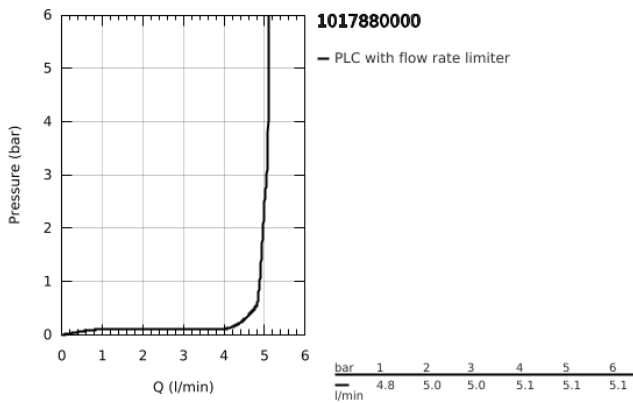

10 178 800 00 GROHE CUBE0 TWO-HOLE BASIN MIXER M-SIZE

PRODUCT DESCRIPTION

- Colour: chrome
- wall mounted
- metal lever
- for use with rough-in set 23 200 003, 23 200 000
- without concealed body
- metal escutcheon
- GROHE LongLife finish
- GROHE EcoJoy - less water, perfect flow
- maximum flow rate (at 3 bar): 5 l/min
- GROHE AquaGuide adjustable mousseur
- center distance 110 mm
- projection 183 mm

10 178 800 00 **GROHE CUBE0 TWO-HOLE BASIN MIXER M-SIZE**

SPARE PARTS

- 1: lever (Spare part-nr. 1060210000)
- 2: Flow straightener (Spare part-nr. 46837000)
- 3: Extension (Spare part-nr. 46627000)*

* Optional accessories