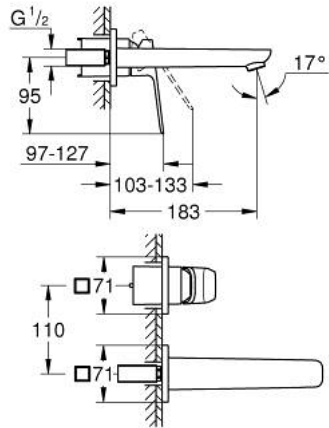

10 178 800 00 GROHE CUBE0 TWO-HOLE BASIN MIXER M-SIZE

PRODUCT DESCRIPTION

- Colour: chrome
- wall mounted
- metal lever
- for use with rough-in set 23 200 003, 23 200 000
- without concealed body
- metal escutcheon
- GROHE LongLife finish
- GROHE EcoJoy - less water, perfect flow
- maximum flow rate (at 3 bar): 5 l/min
- GROHE AquaGuide adjustable mousseur
- center distance 110 mm
- projection 183 mm

10 178 800 00 **GROHE CUBE0 TWO-HOLE BASIN MIXER M-SIZE**

SPARE PARTS

- 1: lever (Spare part-nr. 1060210000)
- 2: Flow straightener (Spare part-nr. 46837000)
- 3: Extension (Spare part-nr. 46627000)*

* Optional accessories