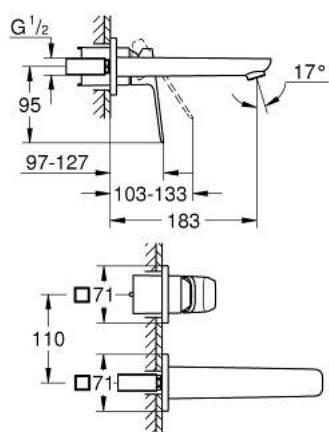

10 178 800 00 GROHE CUBE0 TWO-HOLE BASIN MIXER M-SIZE

PRODUCT DESCRIPTION

- Tyc: Chrome
- wall mounted
- metal lever
- for use with rough-in set 23 200 003, 23 200 000
- without concealed body
- metal escutcheon
- GROHE LongLife finish
- GROHE EcoJoy - Less water, perfect flow
- maximum flow rate (at 3 bar): 5 l/min
- GROHE AquaGuide adjustable mousseur
- center distance 110 mm
- projection 183 mm

10 178 800 00 **GROHE CUBEO TWO-HOLE BASIN MIXER M-SIZE**

SPARE PARTS

- 1: lever (Spare part-nr. 1060210000)
- 2: Flow straightener (Spare part-nr. 46837000)
- 3: Extension (Spare part-nr. 46627000)*

* Optional accessories